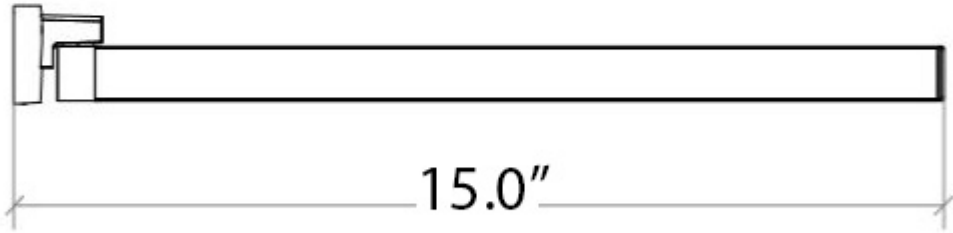

Features

- Towel Rail
- Polished Chrome Finish
- Solid Brass Base
- Made in Italy

Dado 61213.29

Finishes

Polished Chrome

<p>Collection Dado</p>	<p>Model Dado 61213.29</p>	<p>Dimensions Metric <i>1 inch = 2.54 cm</i> <i>1 inch = 25.4 mm</i></p>	 <p>1051 Lea Drive - Collegeville, PA 19426 Tel. 215 513 9400 - Fax 610 831 0215 www.ws bathcollections.com - info@ws bathcollectins.com</p>
-----------------------------------	---	--	---

Product Specs Sheets

Collection
Dado

Model |
Dado 61213

Dimensions Metric
1 inch = 2.54 cm
1 inch = 25.4 mm

WS®
BATH
COLLECTIONS

1051 Lea Drive - Collegeville, PA 19426
Tel. 215 513 9400 - Fax 610 831 0215
www.ws bathcollections.com - info@ws bathcollectins.com