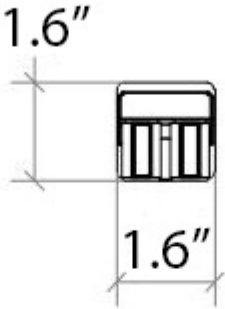

Features

- Towel Rail
- Polished Chrome Finish
- Solid Brass Base
- Made in Italy

Dado 61213.29

Finishes

Polished Chrome

<p>Collection Dado</p>	<p>Model Dado 61213.29</p>	<p>Dimensions Metric <i>1 inch = 2.54 cm</i> <i>1 inch = 25.4 mm</i></p>	 <p>1051 Lea Drive - Collegeville, PA 19426 Tel. 215 513 9400 - Fax 610 831 0215 www.ws bathcollections.com - info@ws bathcollectins.com</p>
-----------------------------------	---	--	---

Product Specs Sheets

Collection
Dado

Model |
Dado 61213

Dimensions Metric
1 inch = 2.54 cm
1 inch = 25.4 mm

WS®
BATH
COLLECTIONS

1051 Lea Drive - Collegeville, PA 19426
Tel. 215 513 9400 - Fax 610 831 0215
www.ws bathcollections.com - info@ws bathcollectins.com