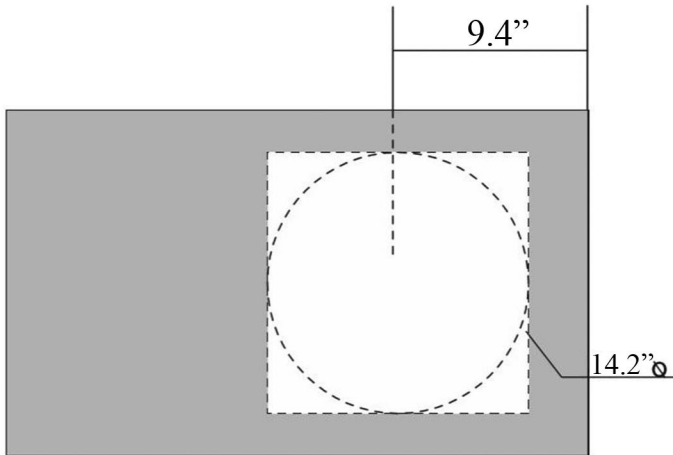

**Features**

- Vanity Top with Integrated Sink
- In Gloss White Ceramic
- Counter-space on vanity top provides ample space for toiletries
- Round Sink with Rectangular Countertop
- With Faucet Hole on Right Side of Sink
- Without Overflow
- Made in Italy

**Skyland 32137**

**Finishes**

 Ceramic White

<p><b>Collection</b> Skyland</p>	<p><b>Model  </b> Skyland 32137.01</p>	<p>Dimensions Metric  <i>1 inch = 2.54 cm</i>  <i>1 inch = 25.4 mm</i></p>	 <p>1051 Lea Drive - Collegeville, PA 19426  Tel. 215 513 9400 - Fax 610 831 0215  <a href="http://www.ws bathcollections.com">www.ws bathcollections.com</a> - <a href="mailto:info@ws bathcollectins.com">info@ws bathcollectins.com</a></p>
--------------------------------------	--	--	---

# Product Specs Sheets

recommended cutting template  $\varnothing 14.2''$   
square 14.2'' x 14.2'' for tap hole

**Collection**  
Skyland

**Model** |  
Skyland 32137.01

**Dimensions Metric**

1 inch = 2.54 cm  
1 inch = 25.4 mm