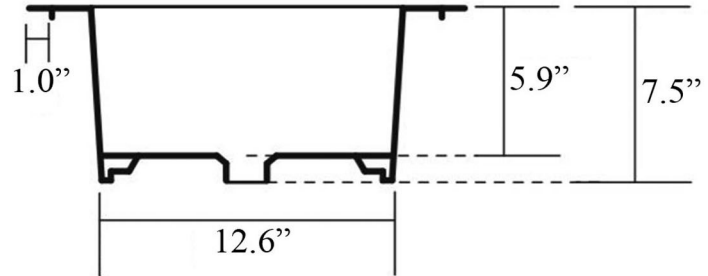

**Features**

- Vanity Top with Integrated Sink
- In Gloss White Ceramic
- Counter-space on vanity top provides ample space for toiletries
- Round Sink with Rectangular Countertop
- With Faucet Hole on Right Side of Sink
- Without Overflow
- Made in Italy

**Skyland 32137**

**Finishes**

 Ceramic White

<p><b>Collection</b> Skyland</p>	<p><b>Model  </b> Skyland 32137.01</p>	<p>Dimensions Metric  <i>1 inch = 2.54 cm</i>  <i>1 inch = 25.4 mm</i></p>	 <p>1051 Lea Drive - Collegeville, PA 19426  Tel. 215 513 9400 - Fax 610 831 0215  <a href="http://www.ws bathcollections.com">www.ws bathcollections.com</a> - <a href="mailto:info@ws bathcollectins.com">info@ws bathcollectins.com</a></p>
--------------------------------------	--	--	---

# Product Specs Sheets

recommended cutting template  $\varnothing 14.2''$   
square 14.2'' x 14.2'' for tap hole

**Collection**  
Skyland

**Model** |  
Skyland 32137.01

**Dimensions Metric**

1 inch = 2.54 cm  
1 inch = 25.4 mm