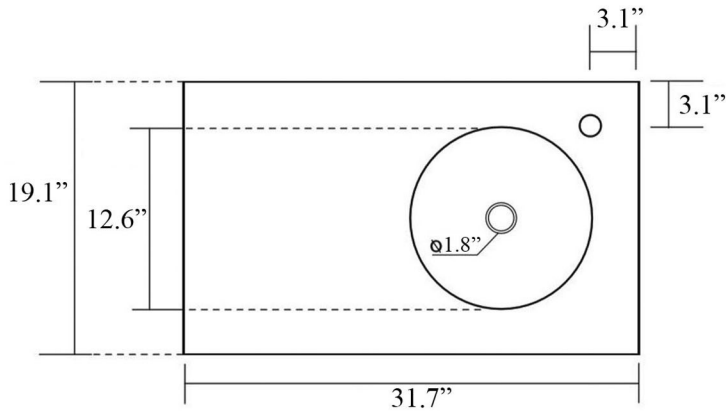

**Features**

- Vanity Top with Integrated Sink
- In Gloss White Ceramic
- Counter-space on vanity top provides ample space for toiletries
- Round Sink with Rectangular Countertop
- With Faucet Hole on Right Side of Sink
- Without Overflow
- Made in Italy

**Skyland 32137**

**Finishes**

 Ceramic White

<p><b>Collection</b> Skyland</p>	<p><b>Model  </b> Skyland 32137.01</p>	<p>Dimensions Metric  <i>1 inch = 2.54 cm</i>  <i>1 inch = 25.4 mm</i></p>	 <p>1051 Lea Drive - Collegeville, PA 19426  Tel. 215 513 9400 - Fax 610 831 0215  <a href="http://www.ws bathcollections.com">www.ws bathcollections.com</a> - <a href="mailto:info@ws bathcollectins.com">info@ws bathcollectins.com</a></p>
--------------------------------------	--	--	---

# Product Specs Sheets

recommended cutting template  $\varnothing 14.2''$   
square 14.2'' x 14.2'' for tap hole

**Collection**  
Skyland

**Model** |  
Skyland 32137.01

**Dimensions Metric**

1 inch = 2.54 cm  
1 inch = 25.4 mm