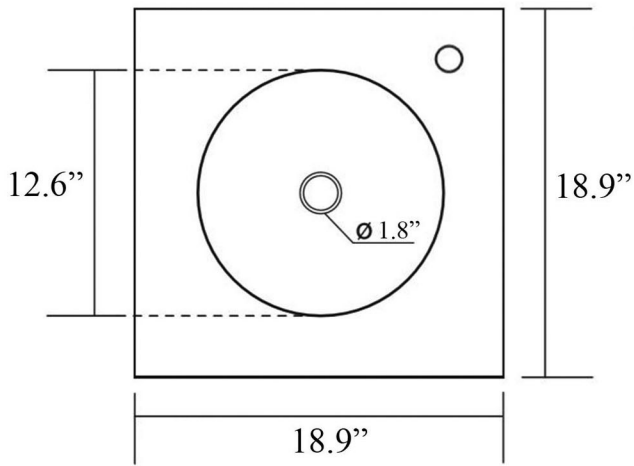

Features

- Vanity Top with Integrated Sink
- In Gloss White Ceramic
- Counter-space on vanity top provides ample space for toiletries
- Round Sink with Square Countertop
- With Faucet Hole on Right Side of Sink
- Without Overflow
- Made in Italy

Skyland 32133

Finishes

Ceramic White

Collection
Skyland

Model |
Skyland 32133.01

Dimensions Metric

1 inch = 2.54 cm

1 inch = 25.4 mm

WS[®]
BATH
COLLECTIONS

1051 Lea Drive - Collegeville, PA 19426
Tel. 215 513 9400 - Fax 610 831 0215

www.ws bathcollections.com - info@ws bathcollectins.com

Product Specs Sheets

recommended cutting template Ø14.2"
square 14.2" x 14.2" for tap hole

Collection
Skyland

Model |
Skyland 32133.01

Dimensions Metric

1 inch = 2.54 cm

1 inch = 25.4 mm

WS®
BATH
COLLECTIONS

1051 Lea Drive - Collegeville, PA 19426
Tel. 215 513 9400 - Fax 610 831 0215

www.ws bathcollections.com - info@ws bathcollectins.com