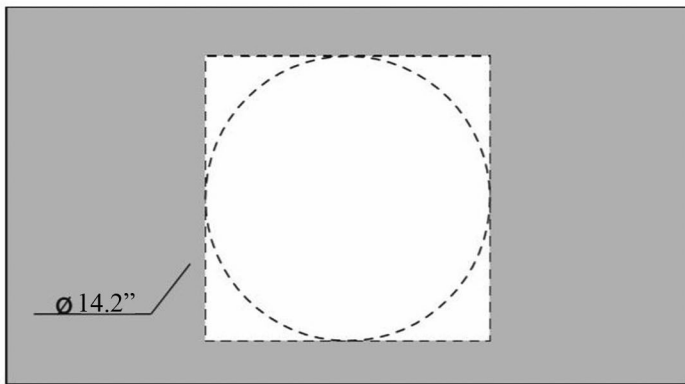

Features

- Vanity Top with Integrated Sink
- In Gloss White Ceramic
- Counter-space on vanity top provides ample space for toiletries
- Round Sink with Square Countertop
- With Faucet Hole on Right Side of Sink
- Without Overflow
- Made in Italy

Skyland 32133

Finishes

Ceramic White

Collection
Skyland

Model |
Skyland 32133.01

Dimensions Metric

1 inch = 2.54 cm

1 inch = 25.4 mm

WS[®]
BATH
COLLECTIONS

1051 Lea Drive - Collegeville, PA 19426
Tel. 215 513 9400 - Fax 610 831 0215

www.ws bathcollections.com - info@ws bathcollectins.com

Product Specs Sheets

recommended cutting template Ø14.2"
square 14.2" x 14.2" for tap hole

Collection
Skyland

Model |
Skyland 32133.01

Dimensions Metric

1 inch = 2.54 cm

1 inch = 25.4 mm

WS®
BATH
COLLECTIONS

1051 Lea Drive - Collegeville, PA 19426
Tel. 215 513 9400 - Fax 610 831 0215

www.ws bathcollections.com - info@ws bathcollectins.com