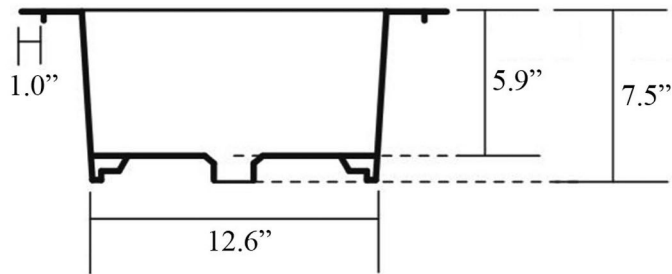

Skyland 32133

Finishes

Ceramic White

Collection
Skyland

Model |
Skyland 32133.01

Dimensions Metric

1 inch = 2.54 cm

1 inch = 25.4 mm

WS[®]
BATH
COLLECTIONS

1051 Lea Drive - Collegeville, PA 19426
Tel. 215 513 9400 - Fax 610 831 0215

www.ws bathcollections.com - info@ws bathcollectins.com

Product Specs Sheets

recommended cutting template Ø14.2"
square 14.2" x 14.2" for tap hole

Collection
Skyland

Model |
Skyland 32133.01

Dimensions Metric

1 inch = 2.54 cm

1 inch = 25.4 mm

WS®
BATH
COLLECTIONS

1051 Lea Drive - Collegeville, PA 19426
Tel. 215 513 9400 - Fax 610 831 0215

www.ws bathcollections.com - info@ws bathcollectins.com