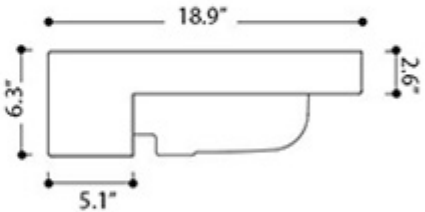

“nn” refers to the number of faucets holes

Codes & Standards:

- ADA Compliant

Finishes

-  Glossy White
-  Matte White
-  Matte Black

*WS Bath Collections reserves the right to revise dimensions or information on this sheet without notice

Collection Cosa	Model Cosa 48S - 86101	Dimensions Metric <i>1 inch = 2.54 cm</i> <i>1 inch = 25.4 mm</i>	 1051 Lea Drive - Collegeville, PA 19426 Tel. 215 513 9400 - Fax 610 831 0215 www.ws bathcollections.com - info@ws bathcollectins.com
---------------------------	------------------------------------	--	---

Product Specs Sheets

Collection
Cosa

Model |
Cosa 48S - 86101

Dimensions Metric
1 inch = 2.54 cm
1 inch = 25.4 mm

WS[®] BATH COLLECTIONS
1051 Lea Drive - Collegeville, PA 19426
Tel. 215 513 9400 - Fax 610 831 0215
www.ws bathcollections.com - info@ws bathcollectins.com

Dimensions Metric
1 inch = 2.54 cm
1 inch = 25.4 mm

WS®
BATH
COLLECTIONS
1051 Lea Drive - Collegeville, PA 19426

Tel. 215 513 9400 - Fax 610 831 0215
www.ws bathcollections.com - info@ws bathcollections.com