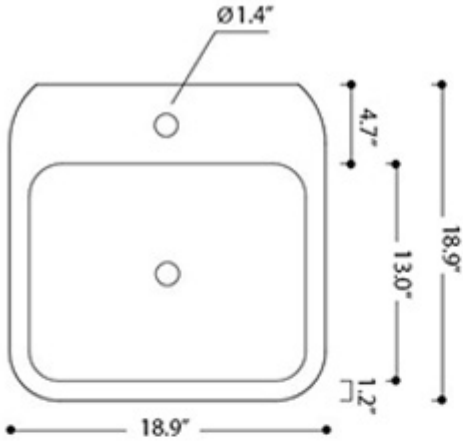

“nn” refers to the number of faucets holes

Codes & Standards:

- ADA Compliant

Finishes

-  Glossy White
-  Matte White
-  Matte Black

*WS Bath Collections reserves the right to revise dimensions or information on this sheet without notice

Collection Cosa	Model Cosa 48S - 86101	Dimensions Metric <i>1 inch = 2.54 cm</i> <i>1 inch = 25.4 mm</i>	 1051 Lea Drive - Collegeville, PA 19426 Tel. 215 513 9400 - Fax 610 831 0215 www.ws bathcollections.com - info@ws bathcollectins.com
---------------------------	------------------------------------	--	---

Product Specs Sheets

Collection
Cosa

Model |
Cosa 48S - 86101

Dimensions Metric
1 inch = 2.54 cm
1 inch = 25.4 mm

WS[®] BATH COLLECTIONS
1051 Lea Drive - Collegeville, PA 19426
Tel. 215 513 9400 - Fax 610 831 0215
www.ws bathcollections.com - info@ws bathcollectins.com

Dimensions Metric
1 inch = 2.54 cm
1 inch = 25.4 mm

WS®
BATH
COLLECTIONS
1051 Lea Drive - Collegeville, PA 19426

Tel. 215 513 9400 - Fax 610 831 0215
www.ws bathcollections.com - info@ws bathcollections.com