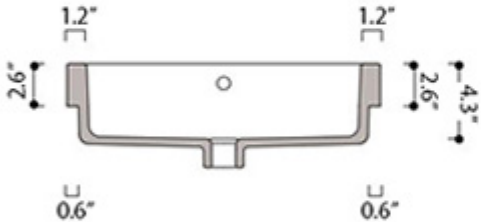

“nn” refers to the number of faucets holes

Codes & Standards:

- ADA Compliant

Finishes

-  Glossy White
-  Matte White
-  Matte Black

*WS Bath Collections reserves the right to revise dimensions or information on this sheet without notice

Collection Cosa	Model Cosa 48S - 86101	Dimensions Metric <i>1 inch = 2.54 cm</i> <i>1 inch = 25.4 mm</i>	 1051 Lea Drive - Collegeville, PA 19426 Tel. 215 513 9400 - Fax 610 831 0215 www.ws bathcollections.com - info@ws bathcollectins.com
---------------------------	------------------------------------	--	---

Product Specs Sheets

Collection
Cosa

Model |
Cosa 48S - 86101

Dimensions Metric
1 inch = 2.54 cm
1 inch = 25.4 mm

WS[®] BATH COLLECTIONS
1051 Lea Drive - Collegeville, PA 19426
Tel. 215 513 9400 - Fax 610 831 0215
www.ws bathcollections.com - info@ws bathcollectins.com

Dimensions Metric
1 inch = 2.54 cm
1 inch = 25.4 mm

WS®
BATH
COLLECTIONS
1051 Lea Drive - Collegeville, PA 19426

Tel. 215 513 9400 - Fax 610 831 0215
www.ws bathcollections.com - info@ws bathcollections.com