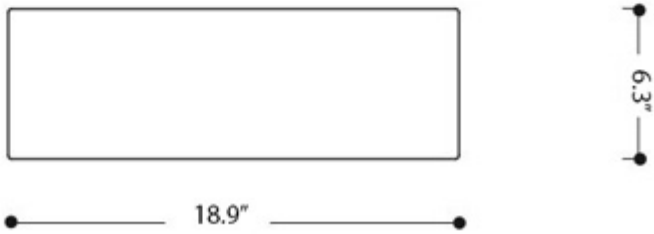

“nn” refers to the number of faucets holes

Codes & Standards:

- ADA Compliant

Finishes

-  Glossy White
-  Matte White
-  Matte Black

*WS Bath Collections reserves the right to revise dimensions or information on this sheet without notice

Collection Cosa	Model Cosa 48S - 86101	Dimensions Metric <i>1 inch = 2.54 cm</i> <i>1 inch = 25.4 mm</i>	 1051 Lea Drive - Collegeville, PA 19426 Tel. 215 513 9400 - Fax 610 831 0215 www.ws bathcollections.com - info@ws bathcollectins.com
---------------------------	------------------------------------	--	---

Product Specs Sheets

Collection
Cosa

Model |
Cosa 48S - 86101

Dimensions Metric
1 inch = 2.54 cm
1 inch = 25.4 mm

WS[®] BATH COLLECTIONS
1051 Lea Drive - Collegeville, PA 19426
Tel. 215 513 9400 - Fax 610 831 0215
www.ws bathcollections.com - info@ws bathcollectins.com