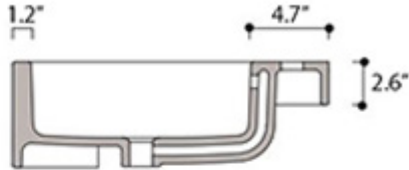

“nn” refers to the number of faucets holes

Codes & Standards:

- ADA Compliant

Finishes

-  Glossy White
-  Matte White
-  Matte Black

*WS Bath Collections reserves the right to revise dimensions or information on this sheet without notice

Collection Cosa	Model Cosa 48S - 86101	Dimensions Metric <i>1 inch = 2.54 cm</i> <i>1 inch = 25.4 mm</i>	 1051 Lea Drive - Collegeville, PA 19426 Tel. 215 513 9400 - Fax 610 831 0215 www.ws bathcollections.com - info@ws bathcollectins.com
---------------------------	------------------------------------	--	---

Product Specs Sheets

Collection
Cosa

Model |
Cosa 48S - 86101

Dimensions Metric
1 inch = 2.54 cm
1 inch = 25.4 mm

WS[®] BATH COLLECTIONS
1051 Lea Drive - Collegeville, PA 19426
Tel. 215 513 9400 - Fax 610 831 0215
www.ws bathcollections.com - info@ws bathcollectins.com

Dimensions Metric
1 inch = 2.54 cm
1 inch = 25.4 mm

WS®
BATH
COLLECTIONS
1051 Lea Drive - Collegeville, PA 19426

Tel. 215 513 9400 - Fax 610 831 0215
www.ws bathcollections.com - info@ws bathcollections.com