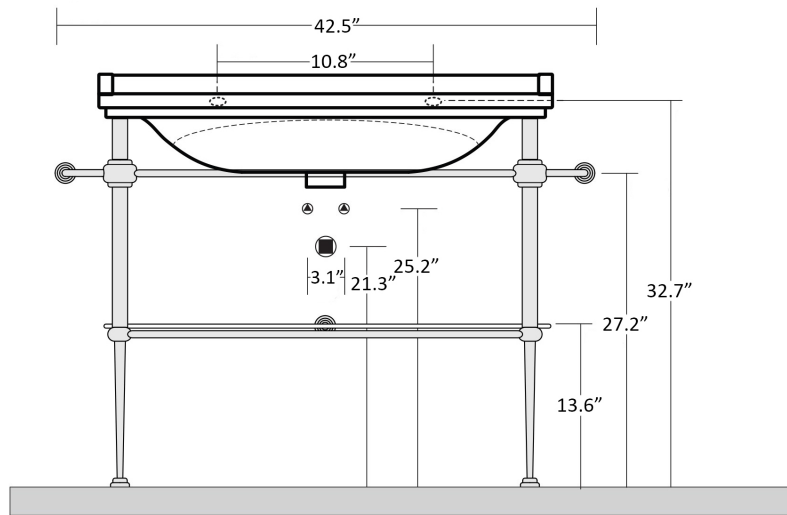

* WS Bath Collections reserves the right to revise dimensions or information on this sheet without notice

Collection Waldorf	Model Waldorf 4142+9196	Dimensions Metric <i>1 inch = 2.54 cm</i> <i>1 inch = 25.4 mm</i>	 1051 Lea Drive - Collegeville, PA 19426 Tel. 215 513 9400 - Fax 610 831 0215 www.ws bathcollections.com - info@ws bathcollectins.com
--------------------------------	-------------------------------------	---	---

Collection
Waldorf

Model |
Waldorf 4142+9196

Dimensions Metric
1 inch = 2.54 cm
1 inch = 25.4 mm

WS[®]
BATH
COLLECTIONS

1051 Lea Drive - Collegeville, PA 19426
Tel. 215 513 9400 - Fax 610 831 0215
www.ws bathcollections.com - info@ws bathcollections.com

Collection
Waldorf

Model |
Waldorf 4142+9196

Dimensions Metric
1 inch = 2.54 cm
1 inch = 25.4 mm

WS®
BATH
COLLECTIONS

1051 Lea Drive - Collegeville, PA 19426
Tel. 215 513 9400 - Fax 610 831 0215
www.ws bathcollections.com - info@ws bathcollections.com