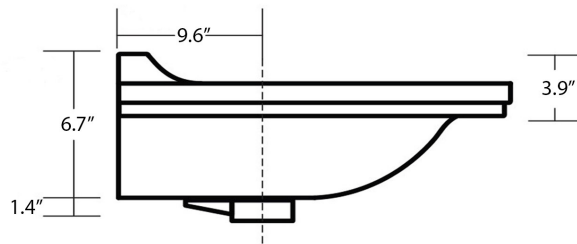

Related Items:

- WSBC 53991 | Push Waste Drain
- WSBC 53922 | Decorative Trap

Finishes:

-  Sink: Glossy White
-  Sink: Glossy Black
-  Console: Polished Chrome
-  Console: Gold

SKU# | Options:

- Waldorf 4142K1.01 | Sink in Glossy White, Chrome Overflow, Single Faucet Hole
- Waldorf 4142K1.03 | Sink in Glossy White, Chrome Overflow, Three Faucet Holes
- Waldorf 4142K4.01 | Sink in Glossy Black, Chrome Overflow, Single Faucet Hole
- Waldorf 4142K4.03 | Sink in Glossy Black, Chrome Overflow, Three Faucet Holes
- Waldorf 9196K1 | Console in Polished Chrome
- Waldorf 9196K2 | Console in Gold
- Three Faucet Hole 4" Spread: Add to Reference "-4" (Ex. 4142K1.03-4)
- Three Faucet Hole 8" Spread: Add to Reference "-8" (Ex. 4142K1.03-8)

* WS Bath Collections reserves the right to revise dimensions or information on this sheet without notice

Collection Waldorf	Model Waldorf 4142+9196	Dimensions Metric <i>1 inch = 2.54 cm</i> <i>1 inch = 25.4 mm</i>	 1051 Lea Drive - Collegeville, PA 19426 Tel. 215 513 9400 - Fax 610 831 0215 www.ws bathcollections.com - info@ws bathcollectins.com
--------------------------------	-------------------------------------	---	---

Collection
Waldorf

Model |
Waldorf 4142+9196

Dimensions Metric
1 inch = 2.54 cm
1 inch = 25.4 mm

WS[®]
BATH
COLLECTIONS

1051 Lea Drive - Collegeville, PA 19426
Tel. 215 513 9400 - Fax 610 831 0215
www.ws bathcollections.com - info@ws bathcollections.com

Collection
Waldorf

Model |
Waldorf 4142+9196

Dimensions Metric
1 inch = 2.54 cm
1 inch = 25.4 mm

WS®
BATH
COLLECTIONS

1051 Lea Drive - Collegeville, PA 19426
Tel. 215 513 9400 - Fax 610 831 0215
www.ws bathcollections.com - info@ws bathcollections.com