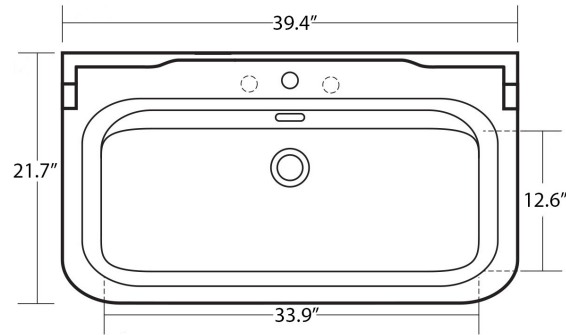

Related Items:

- WSBC 53991 | Push Waste Drain
- WSBC 53922 | Decorative Trap

Finishes:

-  Sink: Glossy White
-  Sink: Glossy Black
-  Console: Polished Chrome
-  Console: Gold

SKU# | Options:

- Waldorf 4142K1.01 | Sink in Glossy White, Chrome Overflow, Single Faucet Hole
- Waldorf 4142K1.03 | Sink in Glossy White, Chrome Overflow, Three Faucet Holes
- Waldorf 4142K4.01 | Sink in Glossy Black, Chrome Overflow, Single Faucet Hole
- Waldorf 4142K4.03 | Sink in Glossy Black, Chrome Overflow, Three Faucet Holes
- Waldorf 9196K1 | Console in Polished Chrome
- Waldorf 9196K2 | Console in Gold
- Three Faucet Hole 4" Spread: Add to Reference "-4" (Ex. 4142K1.03-4)
- Three Faucet Hole 8" Spread: Add to Reference "-8" (Ex. 4142K1.03-8)

* WS Bath Collections reserves the right to revise dimensions or information on this sheet without notice

Collection Waldorf	Model Waldorf 4142+9196	Dimensions Metric <i>1 inch = 2.54 cm</i> <i>1 inch = 25.4 mm</i>	 1051 Lea Drive - Collegeville, PA 19426 Tel. 215 513 9400 - Fax 610 831 0215 www.ws bathcollections.com - info@ws bathcollectins.com
--------------------------------	-------------------------------------	---	---

Collection
Waldorf

Model |
Waldorf 4142+9196

Dimensions Metric
1 inch = 2.54 cm
1 inch = 25.4 mm

WS[®]
BATH
COLLECTIONS

1051 Lea Drive - Collegeville, PA 19426
Tel. 215 513 9400 - Fax 610 831 0215
www.ws bathcollections.com - info@ws bathcollections.com

Collection
Waldorf

Model |
Waldorf 4142+9196

Dimensions Metric
1 inch = 2.54 cm
1 inch = 25.4 mm

WS®
BATH
COLLECTIONS

1051 Lea Drive - Collegeville, PA 19426
Tel. 215 513 9400 - Fax 610 831 0215
www.ws bathcollections.com - info@ws bathcollections.com