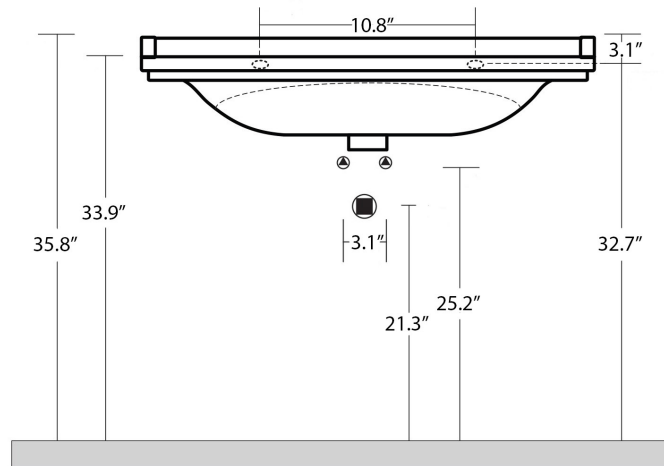

* WS Bath Collections reserves the right to revise dimensions or information on this sheet without notice

Collection Waldorf	Model Waldorf 4142+9196	Dimensions Metric <i>1 inch = 2.54 cm</i> <i>1 inch = 25.4 mm</i>	 1051 Lea Drive - Collegeville, PA 19426 Tel. 215 513 9400 - Fax 610 831 0215 www.ws bathcollections.com - info@ws bathcollectins.com
--------------------------------	-------------------------------------	---	---

Collection
Waldorf

Model |
Waldorf 4142+9196

Dimensions Metric
1 inch = 2.54 cm
1 inch = 25.4 mm

WS[®]
BATH
COLLECTIONS

1051 Lea Drive - Collegeville, PA 19426
Tel. 215 513 9400 - Fax 610 831 0215
www.ws bathcollections.com - info@ws bathcollections.com

Collection
Waldorf

Model |
Waldorf 4142+9196

Dimensions Metric
1 inch = 2.54 cm
1 inch = 25.4 mm

WS®
BATH
COLLECTIONS

1051 Lea Drive - Collegeville, PA 19426
Tel. 215 513 9400 - Fax 610 831 0215
www.ws bathcollections.com - info@ws bathcollections.com

Dimensions Metric
1 inch = 2.54 cm
1 inch = 25.4 mm

WS[®]

**BATH
COLLECTIONS**

1051 Lea Drive - Collegeville, PA 19426
Tel. 215 513 9400 - Fax 610 831 0215

www.ws bathcollections.com - info@ws bathcollections.com