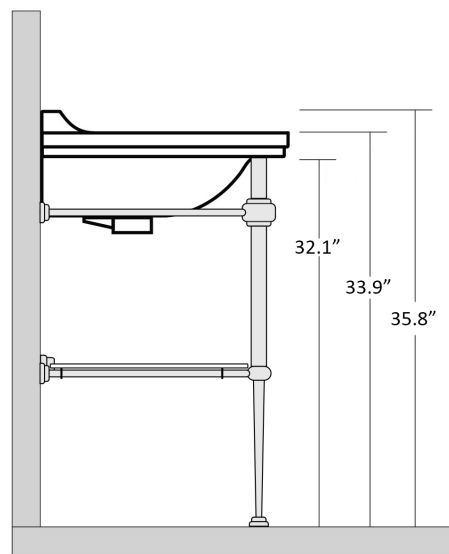

* WS Bath Collections reserves the right to revise dimensions or information on this sheet without notice

Collection Waldorf	Model Waldorf 4142+9196	Dimensions Metric <i>1 inch = 2.54 cm</i> <i>1 inch = 25.4 mm</i>	 1051 Lea Drive - Collegeville, PA 19426 Tel. 215 513 9400 - Fax 610 831 0215 www.ws bathcollections.com - info@ws bathcollectins.com
--------------------------------	-------------------------------------	---	---

Collection
Waldorf

Model |
Waldorf 4142+9196

Dimensions Metric
1 inch = 2.54 cm
1 inch = 25.4 mm

WS[®]
BATH
COLLECTIONS

1051 Lea Drive - Collegeville, PA 19426
Tel. 215 513 9400 - Fax 610 831 0215
www.ws bathcollections.com - info@ws bathcollections.com

Collection
Waldorf

Model |
Waldorf 4142+9196

Dimensions Metric
1 inch = 2.54 cm
1 inch = 25.4 mm

WS®
BATH
COLLECTIONS

1051 Lea Drive - Collegeville, PA 19426
Tel. 215 513 9400 - Fax 610 831 0215
www.ws bathcollections.com - info@ws bathcollections.com

Dimensions Metric
1 inch = 2.54 cm
1 inch = 25.4 mm

WS[®]

**BATH
COLLECTIONS**

1051 Lea Drive - Collegeville, PA 19426
Tel. 215 513 9400 - Fax 610 831 0215

www.ws bathcollections.com - info@ws bathcollections.com