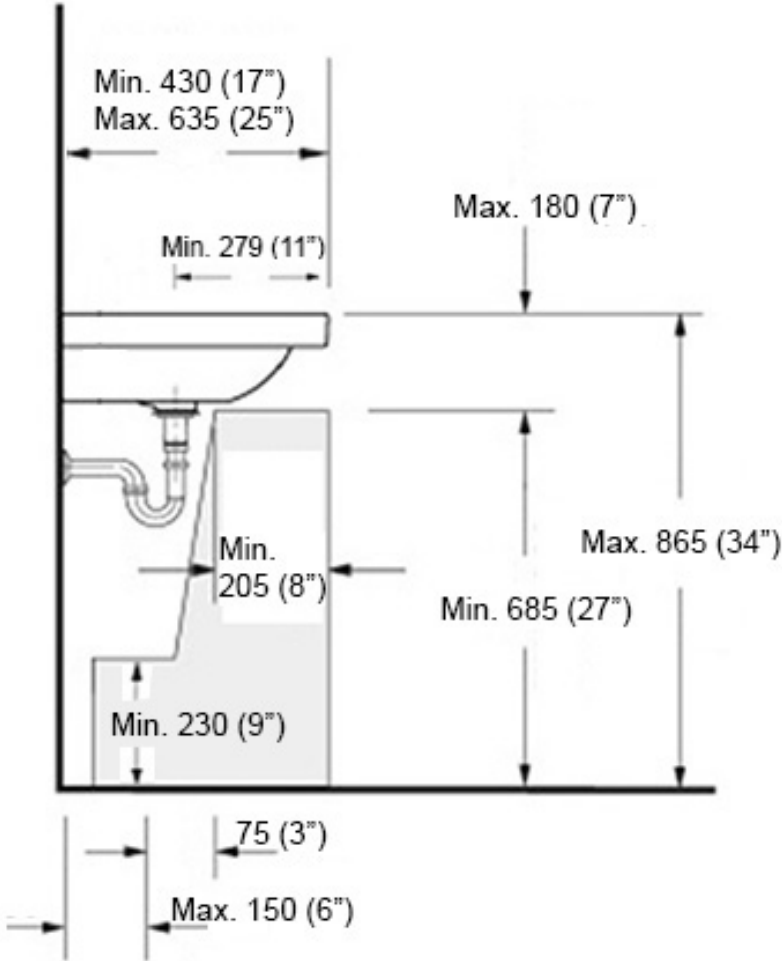

Dimensions Metric

1 inch = 2.54 cm
1 inch = 25.4 mm

WS[®]
BATH
COLLECTIONS

1051 Lea Drive - Collegeville, PA 19426
Tel. 215 513 9400 - Fax 610 831 0215

www.ws bathcollections.com - info@ws bathcollectins.com

Matte Black
WSBC 53991.22

MOUNTING HARDWARE

Wall-mount installation

Vessel/ countertop installation

Bolts

Silicone (*optional*)

Collection
Unlimited

Model |
Unlimited 120

Dimensions Metric
1 inch = 2.54 cm
1 inch = 25.4 mm

WS®
BATH
COLLECTIONS

1051 Lea Drive - Collegeville, PA 19426
Tel. 215 513 9400 - Fax 610 831 0215
www.ws bathcollections.com - info@ws bathcollections.com

Recommended ADA Installation

Note: ADA Compliant when installed in accordance with ADA guidelines

<p>Collection Unlimited</p>	<p>Model Unlimited 120</p>	<p>Dimensions Metric 1 inch = 2.54 cm 1 inch = 25.4 mm</p>	 <p>1051 Lea Drive - Collegeville, PA 19426 Tel. 215 513 9400 - Fax 610 831 0215 www.ws bathcollections.com - info@ws bathcollectins.com</p>
----------------------------------------	-----------------------------------------	--------------------------------------------------------------------	-------------------------------------------------------------------------------------------------------------------------------------------------------------------------------------------------------------------------------------------------------------------------------------------------------------------------------------------