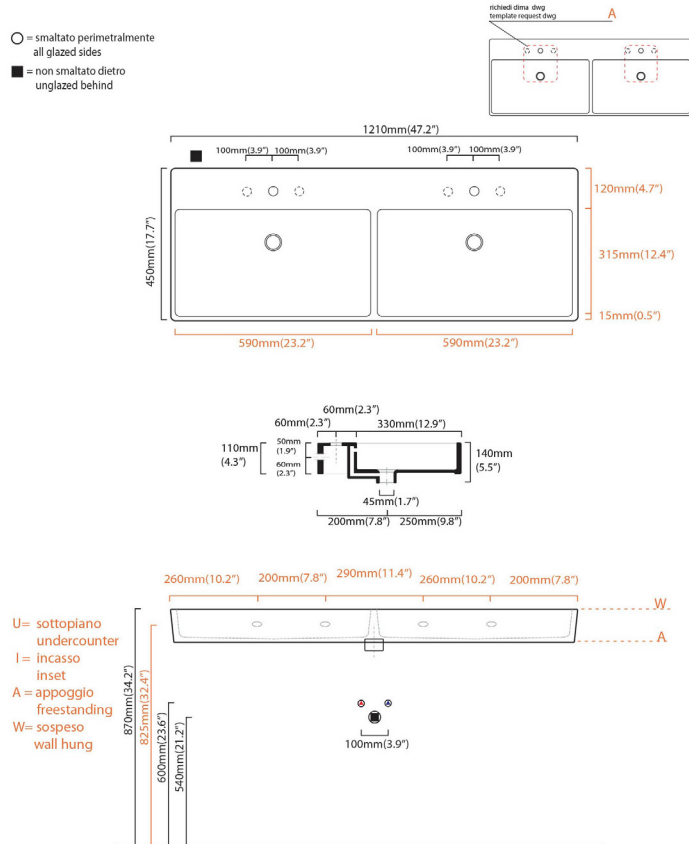

Unlimited 120

Features

- Bathroom Sink
- Ceramic White
- Wall Mount or Countertop (Vessel) Installation
- Available with One, Three, or No Faucet Hole
- Three Faucet Hole Option is Available in 4" or 8" Spread
- Available with Soap Dispenser Hole Option to the Left or Right of Faucet Hole
- With Overflow
- Made in Italy

Codes & Standards:

- ADA Compliant

* WS Bath Collections reserves the right to revise dimensions or information on this sheet without notice

Collection Unlimited	Model Unlimited 120	Dimensions Metric <i>1 inch = 2.54 cm</i> <i>1 inch = 25.4 mm</i>	 1051 Lea Drive - Collegeville, PA 19426 Tel. 215 513 9400 - Fax 610 831 0215 www.ws bathcollections.com - info@ws bathcollectins.com
----------------------------------	---------------------------------	-------------------------------------------------------------------------	-------------------------------------------------------------------------------------------------------------------------------------------------------------------------------------------------------------------------------------------------------------------------------------------------------------------------------------

Unlimited 120

collezione
collection
Unlimited

lavabo
wash basin
120cm

dimensini dimensions: L 1200 - P 450 - H 110
troppo pieno overflow: SI - YES
peso netto net weight: kg 25.5

Collection |
Unlimited

Model |
Unlimited 120

Dimensions Metric

1 inch = 2.54 cm
1 inch = 25.4 mm

WS[®]
BATH
COLLECTIONS

1051 Lea Drive - Collegeville, PA 19426
Tel. 215 513 9400 - Fax 610 831 0215

www.ws bathcollections.com - info@ws bathcollectins.com