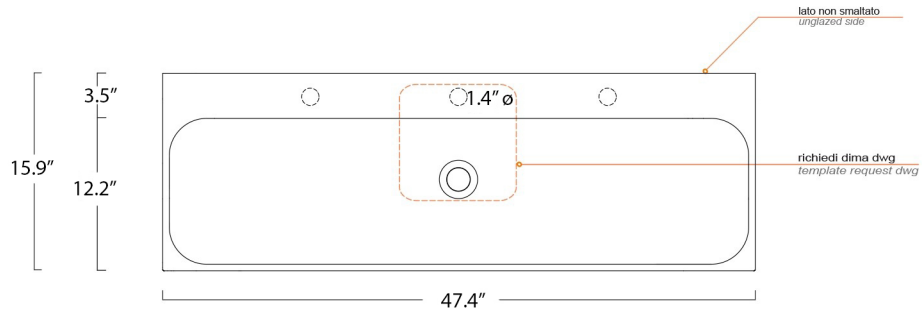

Features

- Ceramic
- With overflow
- Countertop or wall-mount installation

Unit 120

SKU# | Option:

- Unit 120.00 | No faucet hole
- Unit 120.01 | One faucet hole
- Unit 120.02 | Two faucet holes

<p><b>Collection</b> Unit</p>	<p><b>Model  </b> Unit 120</p>	<p>Dimensions Metric  <i>1 inch = 2.54 cm</i>  <i>1 inch = 25.4 mm</i></p>	 <p>1051 Lea Drive - Collegeville, PA 19426        Tel. 215 513 9400 - Fax 610 831 0215  <a href="http://www.ws bathcollections.com">www.ws bathcollections.com</a> - <a href="mailto:info@ws bathcollectins.com">info@ws bathcollectins.com</a></p>
-----------------------------------	------------------------------------	--	---

Collection  
Wpkv

Model |  
Wpkv342

Dimensions Metric  
1 inch = 2.54 cm  
1 inch = 25.4 mm

**WS**®  
BATH  
COLLECTIONS

1051 Lea Drive - Collegeville, PA 19426  
Tel. 215 513 9400 - Fax 610 831 0215  
[www.ws bathcollections.com](http://www.ws bathcollections.com) - [info@ws bathcollections.com](mailto:info@ws bathcollections.com)

### Vessel/ countertop installation

Bolts

Silicone (*optional*)

Collection  
Wpkv

Model |  
Wpk'342

Dimensions Metric  
*1 inch = 2.54 cm*  
*1 inch = 25.4 mm*

**WS**®

**BATH  
COLLECTIONS**