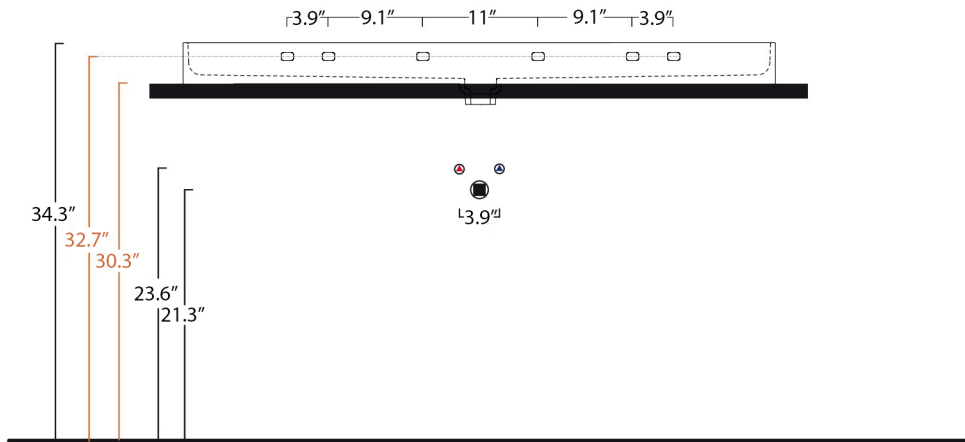

Features

- Ceramic
- With overflow
- Countertop or wall-mount installation

Unit 120

SKU# | Option:

- Unit 120.00 | No faucet hole
- Unit 120.01 | One faucet hole
- Unit 120.02 | Two faucet holes

<p><b>Collection</b> Unit</p>	<p><b>Model  </b> Unit 120</p>	<p>Dimensions Metric  <i>1 inch = 2.54 cm</i>  <i>1 inch = 25.4 mm</i></p>	 <p>1051 Lea Drive - Collegeville, PA 19426        Tel. 215 513 9400 - Fax 610 831 0215  <a href="http://www.ws bathcollections.com">www.ws bathcollections.com</a> - <a href="mailto:info@ws bathcollectins.com">info@ws bathcollectins.com</a></p>
-----------------------------------	------------------------------------	--	---

Collection  
Wpkv

Model |  
Wpkv342

Dimensions Metric  
1 inch = 2.54 cm  
1 inch = 25.4 mm

**WS**®  
BATH  
COLLECTIONS

1051 Lea Drive - Collegeville, PA 19426  
Tel. 215 513 9400 - Fax 610 831 0215  
[www.ws bathcollections.com](http://www.ws bathcollections.com) - [info@ws bathcollections.com](mailto:info@ws bathcollections.com)

### Vessel/ countertop installation

Bolts

Silicone (*optional*)

Collection  
Wpkv

Model |  
Wpk'342

Dimensions Metric  
*1 inch = 2.54 cm*  
*1 inch = 25.4 mm*

**WS**®

**BATH  
COLLECTIONS**