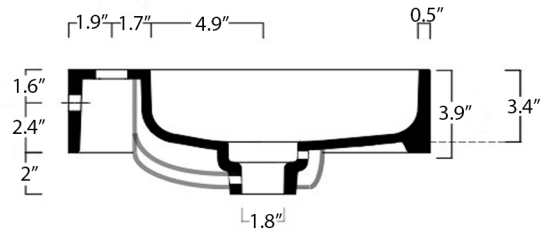

Features

- Ceramic
- With overflow
- Countertop or wall-mount installation

Unit 120

SKU# | Option:

- Unit 120.00 | No faucet hole
- Unit 120.01 | One faucet hole
- Unit 120.02 | Two faucet holes

<p><b>Collection</b> Unit</p>	<p><b>Model  </b> Unit 120</p>	<p>Dimensions Metric  <i>1 inch = 2.54 cm</i>  <i>1 inch = 25.4 mm</i></p>	 <p>1051 Lea Drive - Collegeville, PA 19426        Tel. 215 513 9400 - Fax 610 831 0215  <a href="http://www.ws bathcollections.com">www.ws bathcollections.com</a> - <a href="mailto:info@ws bathcollectins.com">info@ws bathcollectins.com</a></p>
-----------------------------------	------------------------------------	--	---

Collection  
Wpkv

Model |  
Wpkv342

Dimensions Metric  
1 inch = 2.54 cm  
1 inch = 25.4 mm

**WS**®  
BATH  
COLLECTIONS

1051 Lea Drive - Collegeville, PA 19426  
Tel. 215 513 9400 - Fax 610 831 0215  
[www.ws bathcollections.com](http://www.ws bathcollections.com) - [info@ws bathcollections.com](mailto:info@ws bathcollections.com)

### Vessel/ countertop installation

Bolts

Silicone (*optional*)

Collection  
Wpkv

Model |  
Wpk'342

Dimensions Metric  
*1 inch = 2.54 cm*  
*1 inch = 25.4 mm*

**WS**®

**BATH  
COLLECTIONS**