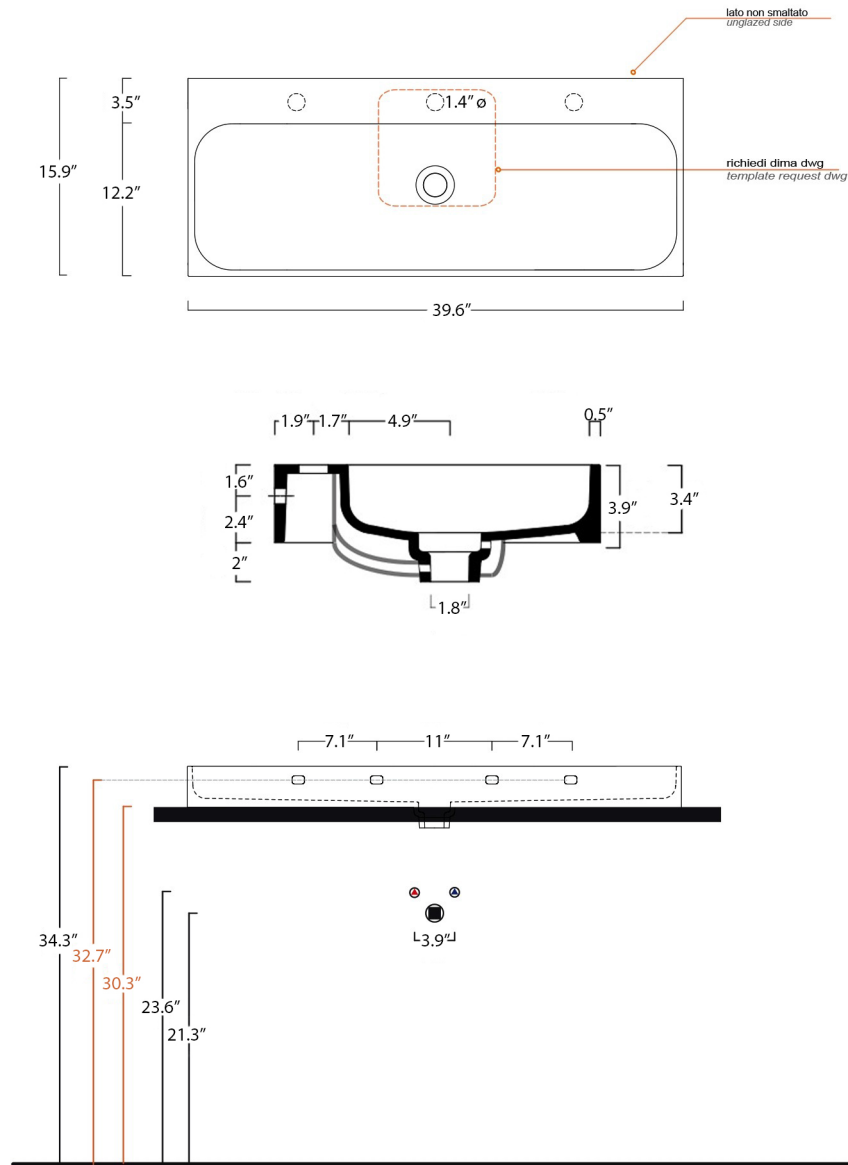

Features

- Ceramic
- With overflow
- Countertop or wall-mount installation

Unit 100

SKU# | Option:

- Unit 100.00 | No faucet hole
- Unit 100.01 | One faucet hole
- Unit 100.02 | Two faucet holes

<p>Collection Unit</p>	<p>Model Unit 100</p>	<p>Dimensions Metric <i>1 inch = 2.54 cm</i> <i>1 inch = 25.4 mm</i></p>	 <p>1051 Lea Drive - Collegeville, PA 19426 Tel. 215 513 9400 - Fax 610 831 0215 www.ws bathcollections.com - info@ws bathcollectins.com</p>
-----------------------------------	------------------------------------	--	---

Collection
Wpkv

Model |
Wpk'322

Dimensions Metric
1 inch = 2.54 cm
1 inch = 25.4 mm

WS[®]
BATH
COLLECTIONS

1051 Lea Drive - Collegeville, PA 19426
Tel. 215 513 9400 - Fax 610 831 0215
www.wsbathcollections.com - info@wsbathcollections.com

MOUNTING HARDWARE

Wall-mount installation

Vessel/ countertop installation

Bolts

Silicone (*optional*)

Collection
Wpkv

Model |
Wpk'322

Dimensions Metric
1 inch = 2.54 cm
1 inch = 25.4 mm