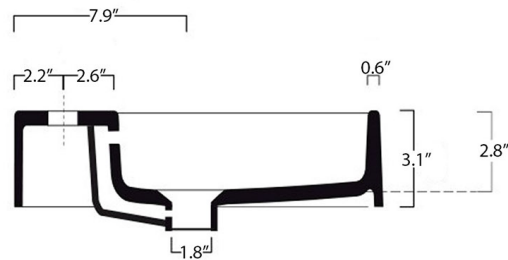

Plain 45A

Features

- Bathroom Sink
- Ceramic White
- Countertop (Vessel) Installation
- Available with One, Three, or No Faucet Holes
- Three Faucet Hole Option Available in 4" or 8" Spread
- Available with Soap Dispenser Hole Option to the Left or Right of Faucet Hole
- With Overflow
- Glazed on 4 Sides

Related Items:

- WSBC 53991 | Push Waste Drain
- WSBC 53922 | Decorative Trap

Finishes:

SKU# | Options:

- Plain 45A.00 | No Hole
- Plain 45A.01 | Single Hole
- Plain 45A.03-4 | Three Faucet Holes 4" Spread
- Plain 45A.03-8 | Three Faucet Holes 8" Spread
- Plain 45A.02L | Left Soap Dispenser Hole
- Plain 45A.02R | Right Soap Dispenser Hole

Codes & Standards:

- ADA Compliant

* WS Bath Collections reserves the right to revise dimensions or information on this sheet without notice

Collection Plain	Model Plain 45A	Dimensions Metric <i>1 inch = 2.54 cm</i> <i>1 inch = 25.4 mm</i>	 1051 Lea Drive - Collegeville, PA 19426 Tel. 215 513 9400 - Fax 610 831 0215 www.ws bathcollections.com - info@ws bathcollectins.com
------------------------------	-----------------------------	---	---

Collection
Plain

Model |
Plain 45A

Dimensions Metric

1 inch = 2.54 cm
1 inch = 25.4 mm

WS[®]
BATH
COLLECTIONS

1051 Lea Drive - Collegeville, PA 19426
Tel. 215 513 9400 - Fax 610 831 0215
www.ws bathcollections.com - info@ws bathcollections.com