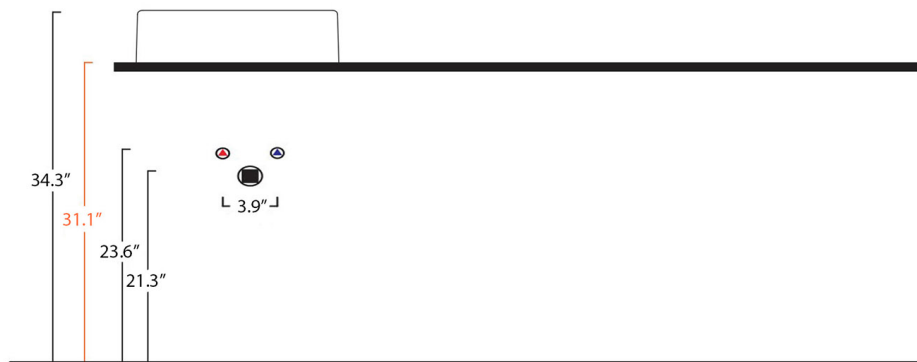

Plain 45A

Features

- Bathroom Sink
- Ceramic White
- Countertop (Vessel) Installation
- Available with One, Three, or No Faucet Holes
- Three Faucet Hole Option Available in 4" or 8" Spread
- Available with Soap Dispenser Hole Option to the Left or Right of Faucet Hole
- With Overflow
- Glazed on 4 Sides

Related Items:

- WSBC 53991 | Push Waste Drain
- WSBC 53922 | Decorative Trap

Finishes:

SKU# | Options:

- Plain 45A.00 | No Hole
- Plain 45A.01 | Single Hole
- Plain 45A.03-4 | Three Faucet Holes 4" Spread
- Plain 45A.03-8 | Three Faucet Holes 8" Spread
- Plain 45A.02L | Left Soap Dispenser Hole
- Plain 45A.02R | Right Soap Dispenser Hole

Codes & Standards:

- ADA Compliant

* WS Bath Collections reserves the right to revise dimensions or information on this sheet without notice

Collection Plain	Model Plain 45A	Dimensions Metric <i>1 inch = 2.54 cm</i> <i>1 inch = 25.4 mm</i>	 1051 Lea Drive - Collegeville, PA 19426 Tel. 215 513 9400 - Fax 610 831 0215 www.ws bathcollections.com - info@ws bathcollectins.com
------------------------------	-----------------------------	---	---

Collection
Plain

Model |
Plain 45A

Dimensions Metric

1 inch = 2.54 cm
1 inch = 25.4 mm

WS[®]
BATH
COLLECTIONS

1051 Lea Drive - Collegeville, PA 19426
Tel. 215 513 9400 - Fax 610 831 0215
www.ws bathcollections.com - info@ws bathcollections.com