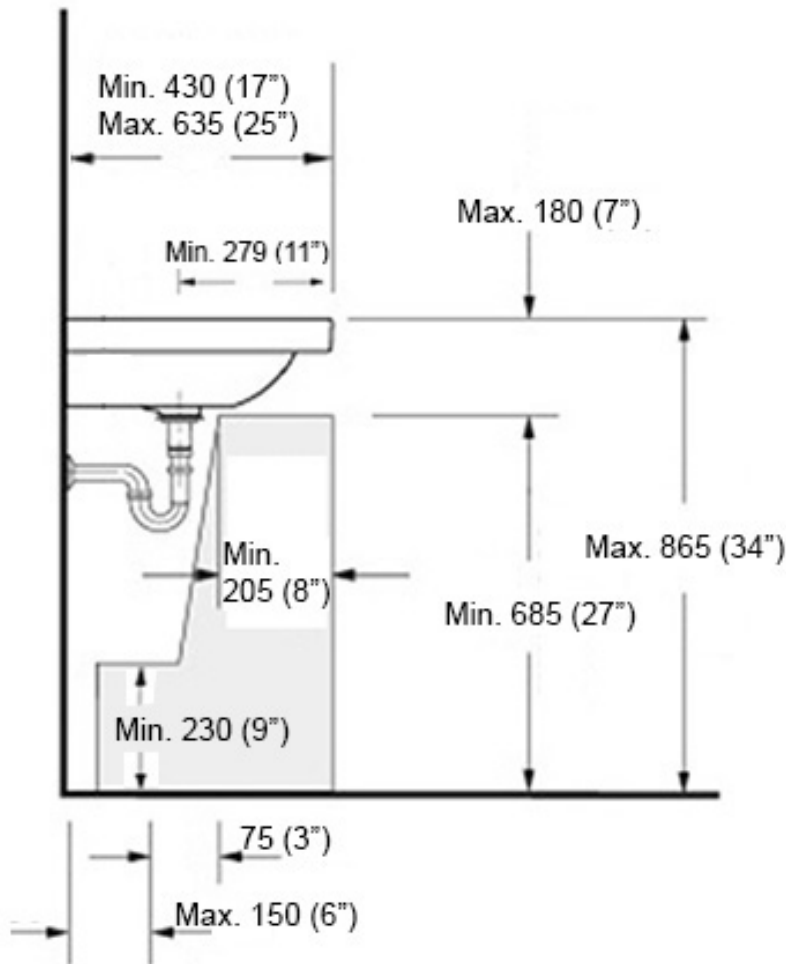

Collection
Plain

Model |
Plain 45A

Dimensions Metric

1 inch = 2.54 cm
1 inch = 25.4 mm

WS[®]
BATH
COLLECTIONS

1051 Lea Drive - Collegeville, PA 19426
Tel. 215 513 9400 - Fax 610 831 0215
www.ws bathcollections.com - info@ws bathcollections.com

Matte Black
WSBC 53991.22

MOUNTING HARDWARE

Wall-mount installation

Vessel/ countertop installation

Bolts

Silicone (*optional*)

Collection
Plain

Model |
Plain 45A

Dimensions Metric
1 inch = 2.54 cm
1 inch = 25.4 mm

WS[®]
BATH
COLLECTIONS

1051 Lea Drive - Collegeville, PA 19426
Tel. 215 513 9400 - Fax 610 831 0215
www.ws bathcollections.com - info@ws bathcollections.com

Recommended ADA Installation

Note: ADA Compliant when installed in accordance with ADA guidelines

Collection
Plain

Model |
Plain 45A

Dimensions Metric

1 inch = 2.54 cm

1 inch = 25.4 mm

WS®
BATH
COLLECTIONS