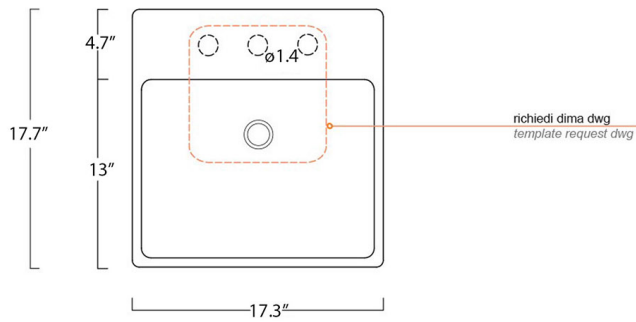

Plain 45A

Features

- Bathroom Sink
- Ceramic White
- Countertop (Vessel) Installation
- Available with One, Three, or No Faucet Holes
- Three Faucet Hole Option Available in 4" or 8" Spread
- Available with Soap Dispenser Hole Option to the Left or Right of Faucet Hole
- With Overflow
- Glazed on 4 Sides

Related Items:

- WSBC 53991 | Push Waste Drain
- WSBC 53922 | Decorative Trap

Finishes:

SKU# | Options:

- Plain 45A.00 | No Hole
- Plain 45A.01 | Single Hole
- Plain 45A.03-4 | Three Faucet Holes 4" Spread
- Plain 45A.03-8 | Three Faucet Holes 8" Spread
- Plain 45A.02L | Left Soap Dispenser Hole
- Plain 45A.02R | Right Soap Dispenser Hole

Codes & Standards:

- ADA Compliant

* WS Bath Collections reserves the right to revise dimensions or information on this sheet without notice

Collection Plain	Model Plain 45A	Dimensions Metric <i>1 inch = 2.54 cm</i> <i>1 inch = 25.4 mm</i>	 1051 Lea Drive - Collegeville, PA 19426 Tel. 215 513 9400 - Fax 610 831 0215 www.ws bathcollections.com - info@ws bathcollectins.com
------------------------------	-----------------------------	---	---

Collection
Plain

Model |
Plain 45A

Dimensions Metric

1 inch = 2.54 cm
1 inch = 25.4 mm

WS[®]
BATH
COLLECTIONS

1051 Lea Drive - Collegeville, PA 19426
Tel. 215 513 9400 - Fax 610 831 0215
www.ws bathcollections.com - info@ws bathcollections.com