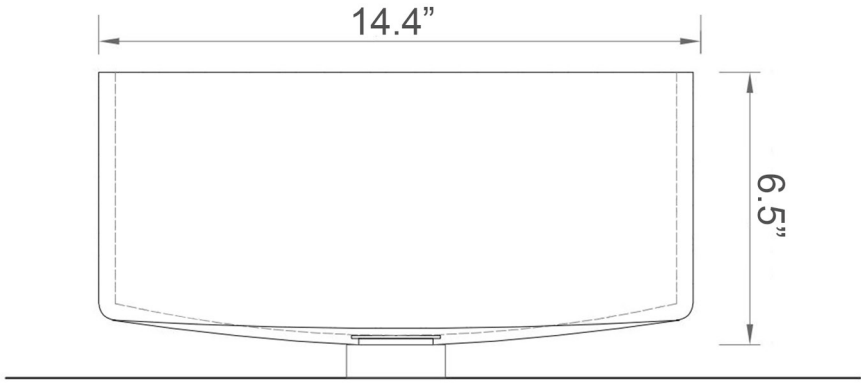

Collection
Glamorous

Model |
Emilie 711

Dimensions Metric

1 inch = 2.54 cm

1 inch = 25.4 mm

WS®
BATH
COLLECTIONS

1051 Lea Drive - Collegeville, PA 19426
Tel. 215 513 9400 - Fax 610 831 0215

www.ws bathcollections.com - info@ws bathcollectins.com

Product Specs Sheets

Collection
Glamorous

Model |
Emilie 711

Dimensions Metric
1 inch = 2.54 cm
1 inch = 25.4 mm

WS[®] BATH
COLLECTIONS

1051 Lea Drive - Collegeville, PA 19426
Tel. 215 513 9400 - Fax 610 831 0215
www.ws bathcollections.com - info@ws bathcollectins.com

Dimensions Metric
1 inch = 2.54 cm
1 inch = 25.4 mm

WS®
BATH
COLLECTIONS

1051 Lea Drive - Collegeville, PA 19426
Tel. 215 513 9400 - Fax 610 831 0215
www.ws bathcollections.com - info@ws bathcollections.com