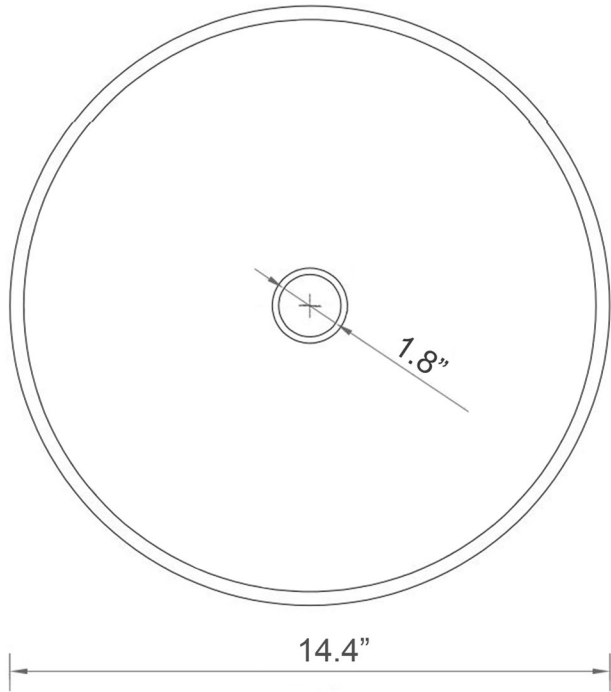

Collection
Glamorous

Model |
Emilie 711

Dimensions Metric

1 inch = 2.54 cm

1 inch = 25.4 mm

WS®
BATH
COLLECTIONS

1051 Lea Drive - Collegeville, PA 19426
Tel. 215 513 9400 - Fax 610 831 0215

www.ws bathcollections.com - info@ws bathcollectins.com

Product Specs Sheets

Collection
Glamorous

Model |
Emilie 711

Dimensions Metric
1 inch = 2.54 cm
1 inch = 25.4 mm

WS[®] BATH
COLLECTIONS

1051 Lea Drive - Collegeville, PA 19426
Tel. 215 513 9400 - Fax 610 831 0215
www.ws bathcollections.com - info@ws bathcollectins.com

Dimensions Metric
1 inch = 2.54 cm
1 inch = 25.4 mm

WS®
BATH
COLLECTIONS

1051 Lea Drive - Collegeville, PA 19426
Tel. 215 513 9400 - Fax 610 831 0215
www.ws bathcollections.com - info@ws bathcollections.com