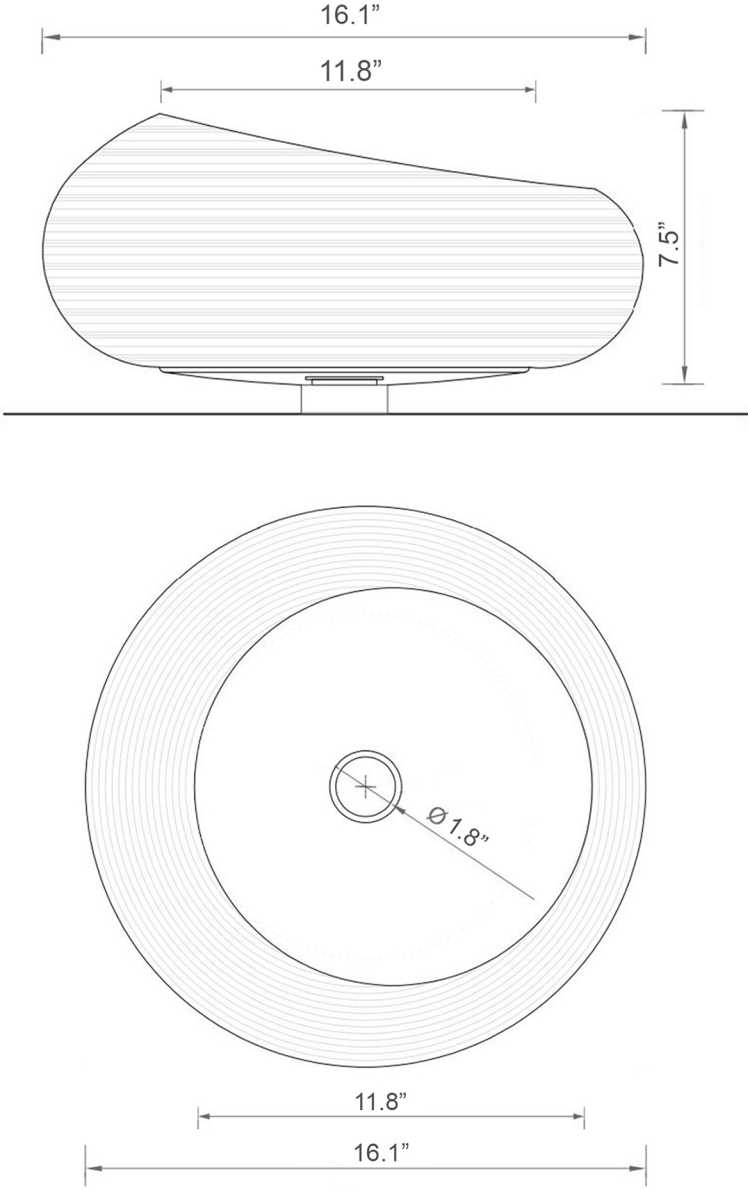

- WSBC 53995 | Push Waste Drain
- WSBC 53922 | Decorative Trap
- WSBC 5398.29 | Separation Ring (Optional)

Finishes:

SKU# | Options:

- La Scala 774 CL | Clear

* WS Bath Collections reserves the right to revise dimensions or information on this sheet without notice

Collection
Glamorous

Model |
La Scala 774

Dimensions Metric

1 inch = 2.54 cm

1 inch = 25.4 mm

WS®
BATH
COLLECTIONS

1051 Lea Drive - Collegeville, PA 19426
Tel. 215 513 9400 - Fax 610 831 0215

www.ws bathcollections.com - info@ws bathcollectins.com

Product Specs Sheets

Collection
Glamorous

Model |
La Scala 774

Dimensions Metric
1 inch = 2.54 cm
1 inch = 25.4 mm

1051 Lea Drive - Collegeville, PA 19426
Tel. 215 513 9400 - Fax 610 831 0215
www.ws bathcollections.com - info@ws bathcollectins.com

Dimensions Metric
1 inch = 2.54 cm
1 inch = 25.4 mm

WS[®]

BATH
COLLECTIONS

1051 Lea Drive - Collegeville, PA 19426
Tel. 215 513 9400 - Fax 610 831 0215
www.ws bathcollections.com - info@ws bathcollections.com