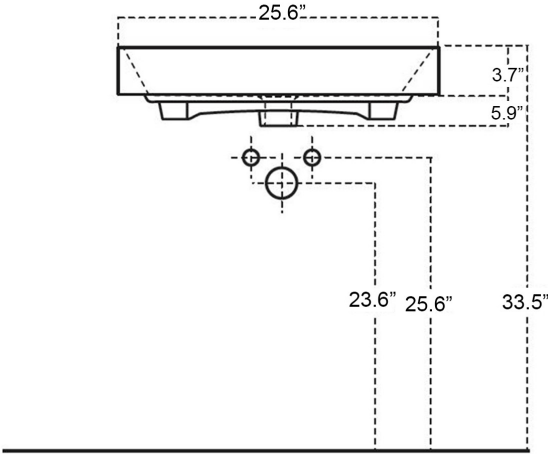

### SKU# | Options:

- Energy 65 | Glossy White

\* WS Bath Collections reserves the right to revise dimensions or information on this sheet without notice

<b>Collection  </b> Energy	<b>Model  </b> Energy 65	Dimensions Metric <i>1 inch = 2.54 cm</i> <i>1 inch = 25.4 mm</i>	 1051 Lea Drive - Collegeville, PA 19426 Tel. 215 513 9400 - Fax 610 831 0215 <a href="http://www.ws bathcollections.com">www.ws bathcollections.com</a> - <a href="mailto:info@ws bathcollections.com">info@ws bathcollections.com</a>
-------------------------------	-----------------------------	---	---

**Collection**  
Energy

**Model |**  
Energy 65

**Dimensions Metric**  
1 inch = 2.54 cm  
1 inch = 25.4 mm

1051 Lea Drive - Collegeville, PA 19426  
Tel. 215 513 9400 - Fax 610 831 0215  
[www.ws bathcollections.com](http://www.ws bathcollections.com) - [info@ws bathcollections.com](mailto:info@ws bathcollections.com)