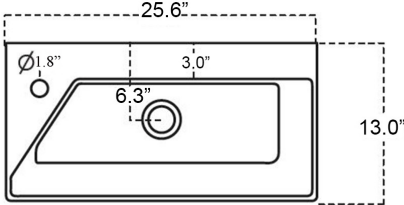

### SKU# | Options:

- Energy 65 | Glossy White

\* WS Bath Collections reserves the right to revise dimensions or information on this sheet without notice

<b>Collection  </b> Energy	<b>Model  </b> Energy 65	Dimensions Metric <i>1 inch = 2.54 cm</i> <i>1 inch = 25.4 mm</i>	 1051 Lea Drive - Collegeville, PA 19426 Tel. 215 513 9400 - Fax 610 831 0215 <a href="http://www.ws bathcollections.com">www.ws bathcollections.com</a> - <a href="mailto:info@ws bathcollections.com">info@ws bathcollections.com</a>
-------------------------------	-----------------------------	---	---

**Collection**  
Energy

**Model |**  
Energy 65

**Dimensions Metric**  
1 inch = 2.54 cm  
1 inch = 25.4 mm

1051 Lea Drive - Collegeville, PA 19426  
Tel. 215 513 9400 - Fax 610 831 0215  
[www.ws bathcollections.com](http://www.ws bathcollections.com) - [info@ws bathcollections.com](mailto:info@ws bathcollections.com)