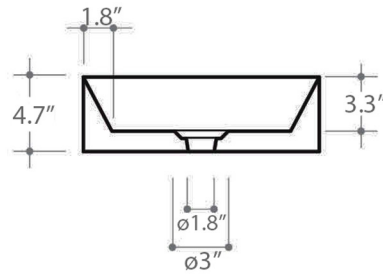

Model |
Track 38.38 - TKL01

Dimensions Metric

1 inch = 2.54 cm

1 inch = 25.4 mm

WS®
BATH
COLLECTIONS

1051 Lea Drive - Collegeville, PA 19426
Tel. 215 513 9400 - Fax 610 831 0215

www.ws bathcollections.com - info@ws bathcollectins.com

Bathroom Sink
 15.0" L x 15.0" W x 4.7" H
 Without Overflow
 20 LBS
 Capacity Tank: 7 Lt.
 Vessel Installation

Collection
Track

Model |
Track 38.38

Dimensions Metric
 1 inch = 2.54 cm
 1 inch = 25.4 mm

WS[®]
BATH
COLLECTIONS

Bolts

Silicone (*optional*)

Collection
Track

Model |
Track 38.38

Dimensions Metric

1 inch = 2.54 cm
1 inch = 25.4 mm

WS[®]
BATH
COLLECTIONS

1051 Lea Drive - Collegeville, PA 19426
Tel. 215 513 9400 - Fax 610 831 0215