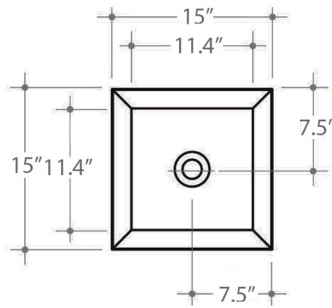

Model |
Track 38.38 - TKL01

Dimensions Metric

1 inch = 2.54 cm

1 inch = 25.4 mm

WS®
BATH
COLLECTIONS

1051 Lea Drive - Collegeville, PA 19426
Tel. 215 513 9400 - Fax 610 831 0215

www.ws bathcollections.com - info@ws bathcollectins.com

Bathroom Sink
 15.0" L x 15.0" W x 4.7" H
 Without Overflow
 20 LBS
 Capacity Tank: 7 Lt.
 Vessel Installation

Collection
Track

Model |
Track 38.38

Dimensions Metric
 1 inch = 2.54 cm
 1 inch = 25.4 mm

WS[®]
BATH
COLLECTIONS

Bolts

Silicone (*optional*)

Collection
Track

Model |
Track 38.38

Dimensions Metric

1 inch = 2.54 cm
1 inch = 25.4 mm

WS[®]
BATH
COLLECTIONS

1051 Lea Drive - Collegeville, PA 19426
Tel. 215 513 9400 - Fax 610 831 0215