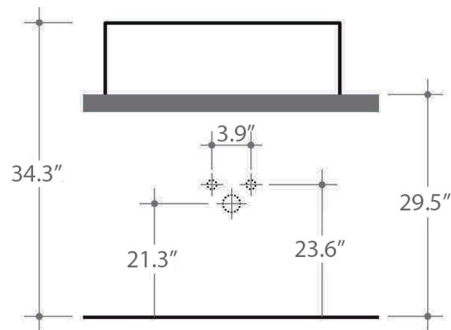

Model |
Track 38.38 - TKL01

Dimensions Metric

1 inch = 2.54 cm

1 inch = 25.4 mm

WS®
BATH
COLLECTIONS

1051 Lea Drive - Collegeville, PA 19426
Tel. 215 513 9400 - Fax 610 831 0215

www.ws bathcollections.com - info@ws bathcollectins.com

Bathroom Sink
 15.0" L x 15.0" W x 4.7" H
 Without Overflow
 20 LBS
 Capacity Tank: 7 Lt.
 Vessel Installation

Collection
Track

Model |
Track 38.38

Dimensions Metric
 1 inch = 2.54 cm
 1 inch = 25.4 mm

WS[®]
BATH
COLLECTIONS

Bolts

Silicone (*optional*)

Collection
Track

Model |
Track 38.38

Dimensions Metric

1 inch = 2.54 cm
1 inch = 25.4 mm

WS[®]
BATH
COLLECTIONS

1051 Lea Drive - Collegeville, PA 19426
Tel. 215 513 9400 - Fax 610 831 0215