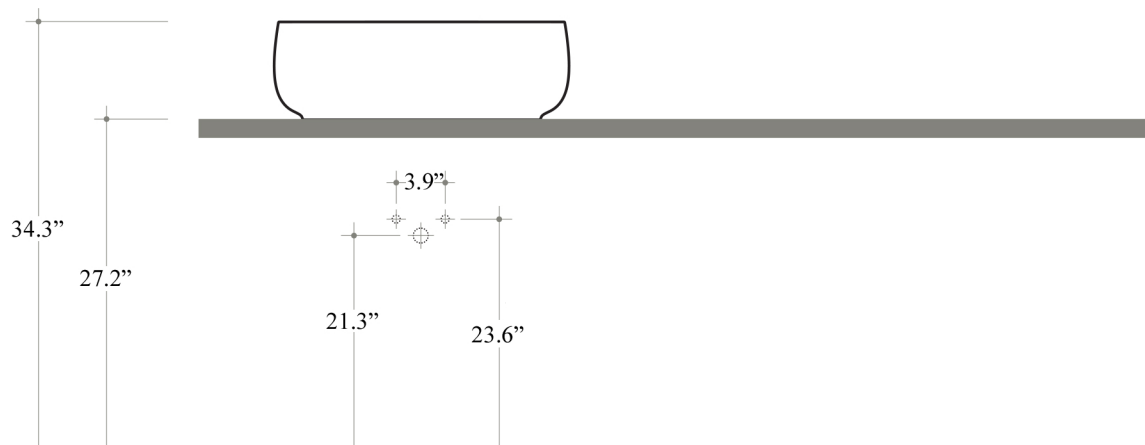

Features

- Ceramic
- Without overflow
- Countertop (vessel) installation
- Without faucet hole
- Very thin 3 mm edge obtained through advanced technical and manufacturing research

Seed 55.30 - SEL06

SKU# | Option:

1 inch = 2.54 cm

1 inch = 25.4 mm

WS®
BATH
COLLECTIONS

1051 Lea Drive - Collegeville, PA 19426
Tel. 215 513 9400 - Fax 610 831 0215

www.ws bathcollections.com - info@ws bathcollectins.com

Bathroom Sink
 21.7" L x 12.0" W x 6.9" H
 Without Overflow
 20 LBS
 Capacity Tank: 14.5 Lt.
 Vessel Installation

Collection
Seed

Model |
Seed 55.30

Dimensions Metric
 1 inch = 2.54 cm
 1 inch = 25.4 mm

WS[®] BATH
COLLECTIONS

1051 Lea Drive - Collegeville, PA 19426
 Tel. 215 513 9400 - Fax 610 831 0215
www.ws bathcollections.com - info@ws bathcollections.com

MOUNTING HARDWARE

Wall-mount installation

Vessel/ countertop installation

Bolts

Silicone (*optional*)

Collection
Seed

Model |
Seed 55.30

Dimensions Metric
1 inch = 2.54 cm
1 inch = 25.4 mm