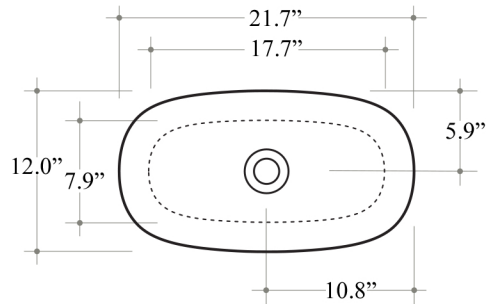

- Seed 55.30 - SEL06 WG | Glossy White
- Seed 55.30 - SEL06 WM | Matte White
- Seed 55.30 - SEL06 BG | Glossy Black
- Seed 55.30 - SEL06 BM | Matte Black

Collection
Seed

Model |
Seed 55.30 - SEL06

Dimensions Metric

1 inch = 2.54 cm

1 inch = 25.4 mm

WS®
BATH
COLLECTIONS

1051 Lea Drive - Collegeville, PA 19426
Tel. 215 513 9400 - Fax 610 831 0215

www.ws bathcollections.com - info@ws bathcollectins.com

Bathroom Sink
 21.7" L x 12.0" W x 6.9" H
 Without Overflow
 20 LBS
 Capacity Tank: 14.5 Lt.
 Vessel Installation

Collection
Seed

Model |
Seed 55.30

Dimensions Metric
 1 inch = 2.54 cm
 1 inch = 25.4 mm

WS[®] BATH
COLLECTIONS

1051 Lea Drive - Collegeville, PA 19426
 Tel. 215 513 9400 - Fax 610 831 0215
www.ws bathcollections.com - info@ws bathcollections.com

MOUNTING HARDWARE

Wall-mount installation

Vessel/ countertop installation

Bolts

Silicone (*optional*)

Collection
Seed

Model |
Seed 55.30

Dimensions Metric
1 inch = 2.54 cm
1 inch = 25.4 mm