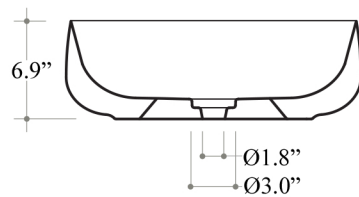

- Seed 55.30 - SEL06 WG | Glossy White
- Seed 55.30 - SEL06 WM | Matte White
- Seed 55.30 - SEL06 BG | Glossy Black
- Seed 55.30 - SEL06 BM | Matte Black

Collection
Seed

Model |
Seed 55.30 - SEL06

Dimensions Metric

1 inch = 2.54 cm

1 inch = 25.4 mm

WS®
BATH
COLLECTIONS

1051 Lea Drive - Collegeville, PA 19426
Tel. 215 513 9400 - Fax 610 831 0215

www.ws bathcollections.com - info@ws bathcollectins.com

Bathroom Sink
 21.7" L x 12.0" W x 6.9" H
 Without Overflow
 20 LBS
 Capacity Tank: 14.5 Lt.
 Vessel Installation

Collection
Seed

Model |
Seed 55.30

Dimensions Metric
 1 inch = 2.54 cm
 1 inch = 25.4 mm

WS[®] BATH
COLLECTIONS

1051 Lea Drive - Collegeville, PA 19426
 Tel. 215 513 9400 - Fax 610 831 0215
www.ws bathcollections.com - info@ws bathcollections.com

MOUNTING HARDWARE

Wall-mount installation

Vessel/ countertop installation

Bolts

Silicone (*optional*)

Collection
Seed

Model |
Seed 55.30

Dimensions Metric
1 inch = 2.54 cm
1 inch = 25.4 mm