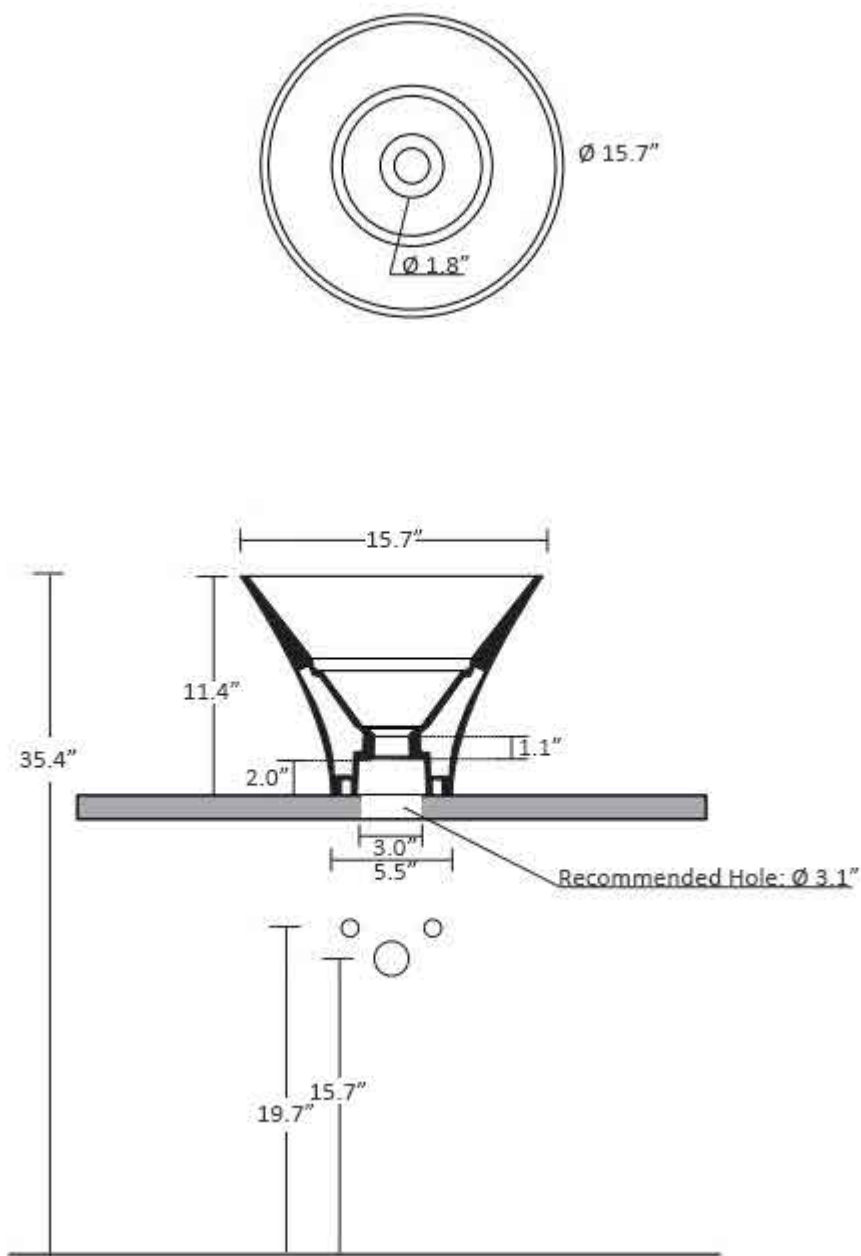

Features

- Ceramic
- Without overflow
- Countertop (vessel) installation
- Without faucet hole

Deco 4802

Plate Reference

Gloss White (01)

Damasco 1 (70)

Damasco 2 (71)

Levante (72)

Collection
Deco

Model |
Deco 4802

Dimensions Metric

1 inch = 2.54 cm

1 inch = 25.4 mm

1051 Lea Drive - Collegeville, PA 19426
Tel. 215 513 9400 - Fax 610 831 0215

www.ws bathcollections.com - info@ws bathcollectins.com

Collection
Deco

Model |
Deco 4802

Dimensions Metric
1 inch = 2.54 cm
1 inch = 25.4 mm

WS[®]
BATH
COLLECTIONS

1051 Lea Drive - Collegeville, PA 19426
Tel. 215 513 9400 - Fax 610 831 0215
www.ws bathcollections.com - info@ws bathcollections.com

MOUNTING HARDWARE

Wall-mount installation

Bolts

Vessel/ countertop installation

Silicone (*optional*)

Collection
Deco

Model |
Deco 4802

Dimensions Metric
1 inch = 2.54 cm
1 inch = 25.4 mm