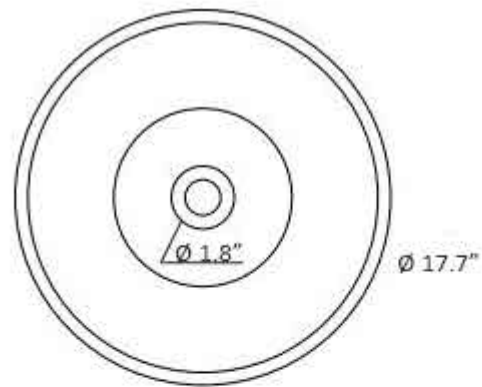

**Collection**  
Deco

**Model |**  
Deco 4801

Dimensions Metric

*1 inch = 2.54 cm*  
*1 inch = 25.4 mm*

**WS<sup>®</sup>**  
**BATH**  
**COLLECTIONS**

1051 Lea Drive - Collegeville, PA 19426  
Tel. 215 513 9400 - Fax 610 831 0215

[www.ws bathcollections.com](http://www.ws bathcollections.com) - [info@ws bathcollectins.com](mailto:info@ws bathcollectins.com)

Collection  
F geq

Model |  
F geq"6: 23

Dimensions Metric  
1 inch = 2.54 cm  
1 inch = 25.4 mm