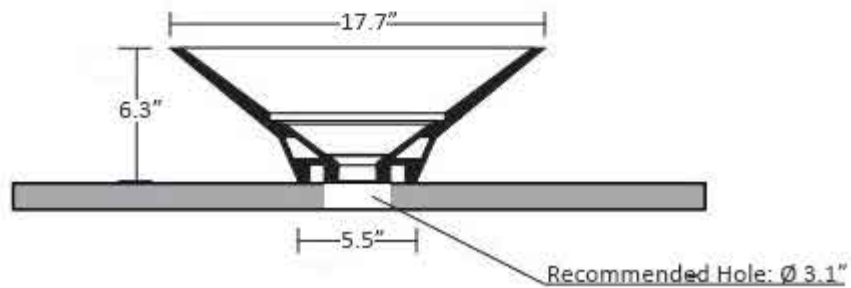

**Collection**  
Deco

**Model |**  
Deco 4801

Dimensions Metric

*1 inch = 2.54 cm*  
*1 inch = 25.4 mm*

**WS<sup>®</sup>**  
**BATH**  
**COLLECTIONS**

1051 Lea Drive - Collegeville, PA 19426  
Tel. 215 513 9400 - Fax 610 831 0215

[www.ws bathcollections.com](http://www.ws bathcollections.com) - [info@ws bathcollectins.com](mailto:info@ws bathcollectins.com)

Collection  
F geq

Model |  
F geq"6: 23

Dimensions Metric  
1 inch = 2.54 cm  
1 inch = 25.4 mm