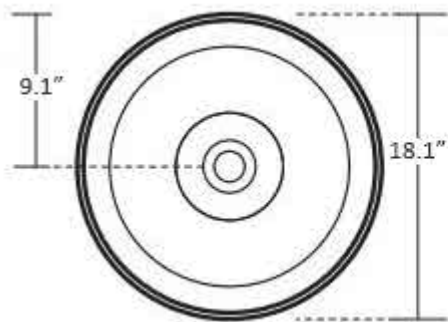

Features

- Ceramic
- Without overflow
- Countertop (vessel) installation
- Without faucet hole

Ciotola 4304

SKU# | Option:

- Ciotola 4304 | Gloss white

<p>Collection Ciotola</p>	<p>Model Ciotola 4304</p>	<p>Dimensions Metric <i>1 inch = 2.54 cm</i> <i>1 inch = 25.4 mm</i></p>	 <p>1051 Lea Drive - Collegeville, PA 19426 Tel. 215 513 9400 - Fax 610 831 0215 www.ws bathcollections.com - info@ws bathcollectins.com</p>
--------------------------------------	--	--	---

Collection
Ciotola

Model |
Ciotola 4304

Dimensions Metric
1 inch = 2.54 cm
1 inch = 25.4 mm

WS[®]
BATH
COLLECTIONS

1051 Lea Drive - Collegeville, PA 19426
Tel. 215 513 9400 - Fax 610 831 0215
www.ws bathcollections.com - info@ws bathcollections.com

MOUNTING HARDWARE

Wall-mount installation

Bolts

Vessel/ countertop installation

Silicone (*optional*)

Collection
Ciotola

Model |
Ciotola 4304

Dimensions Metric
1 inch = 2.54 cm
1 inch = 25.4 mm