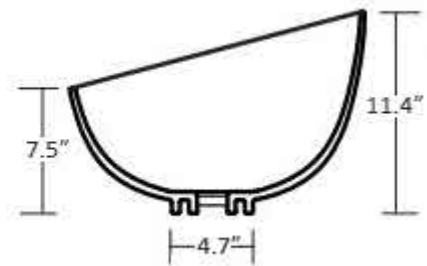

Features

- Ceramic
- Without overflow
- Countertop (vessel) installation
- Without faucet hole

Ciotola 4304

SKU# | Option:

- Ciotola 4304 | Gloss white

<p>Collection Ciotola</p>	<p>Model Ciotola 4304</p>	<p>Dimensions Metric <i>1 inch = 2.54 cm</i> <i>1 inch = 25.4 mm</i></p>	 <p>1051 Lea Drive - Collegeville, PA 19426 Tel. 215 513 9400 - Fax 610 831 0215 www.ws bathcollections.com - info@ws bathcollectins.com</p>
--------------------------------------	--	--	---

Collection
Ciotola

Model |
Ciotola 4304

Dimensions Metric
1 inch = 2.54 cm
1 inch = 25.4 mm

WS[®]
BATH
COLLECTIONS

1051 Lea Drive - Collegeville, PA 19426
Tel. 215 513 9400 - Fax 610 831 0215
www.ws bathcollections.com - info@ws bathcollections.com

MOUNTING HARDWARE

Wall-mount installation

Bolts

Vessel/ countertop installation

Silicone (*optional*)

Collection
Ciotola

Model |
Ciotola 4304

Dimensions Metric
1 inch = 2.54 cm
1 inch = 25.4 mm