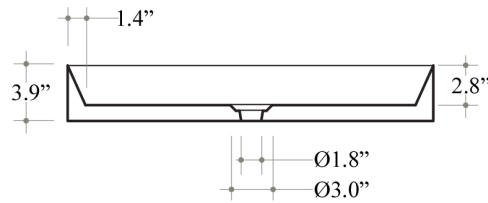

Model |
Track 70.35 - TKL03

Dimensions Metric

1 inch = 2.54 cm

1 inch = 25.4 mm

WS®
BATH
COLLECTIONS

1051 Lea Drive - Collegeville, PA 19426
Tel. 215 513 9400 - Fax 610 831 0215

www.ws bathcollections.com - info@ws bathcollectins.com

Bathroom Sink
 27.6" L x 13.8" W x 3.9" H
 Without Overflow
 25 LBS
 Capacity Tank: 8.5 Lt.
 Vessel Installation

Collection
Track

Model
Track 70.35

Dimensions Metric
 1 inch = 2.54 cm
 1 inch = 25.4 mm

WS[®] BATH COLLECTIONS

Bolts

Silicone (*optional*)

Collection
Track

Model
Track 70.35

Dimensions Metric
1 inch = 2.54 cm
1 inch = 25.4 mm

WS[®]

**BATH
COLLECTIONS**

1051 Lea Drive - Collegeville, PA 19426
Tel. 215 513 9400 - Fax 610 831 0215
www.ws bathcollections.com - info@ws bathcollections.com