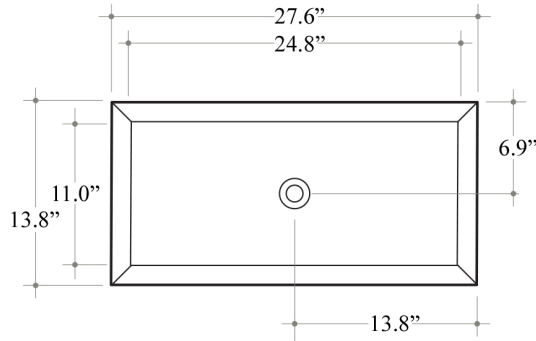

Model |
Track 70.35 - TKL03

Dimensions Metric

1 inch = 2.54 cm

1 inch = 25.4 mm

WS®
BATH
COLLECTIONS

1051 Lea Drive - Collegeville, PA 19426
Tel. 215 513 9400 - Fax 610 831 0215

www.ws bathcollections.com - info@ws bathcollectins.com

Bathroom Sink
 27.6" L x 13.8" W x 3.9" H
 Without Overflow
 25 LBS
 Capacity Tank: 8.5 Lt.
 Vessel Installation

Collection
Track

Model
Track 70.35

Dimensions Metric
 1 inch = 2.54 cm
 1 inch = 25.4 mm

WS[®] BATH COLLECTIONS

Bolts

Silicone (*optional*)

Collection
Track

Model
Track 70.35

Dimensions Metric
1 inch = 2.54 cm
1 inch = 25.4 mm

WS[®]

**BATH
COLLECTIONS**

1051 Lea Drive - Collegeville, PA 19426
Tel. 215 513 9400 - Fax 610 831 0215
www.ws bathcollections.com - info@ws bathcollections.com