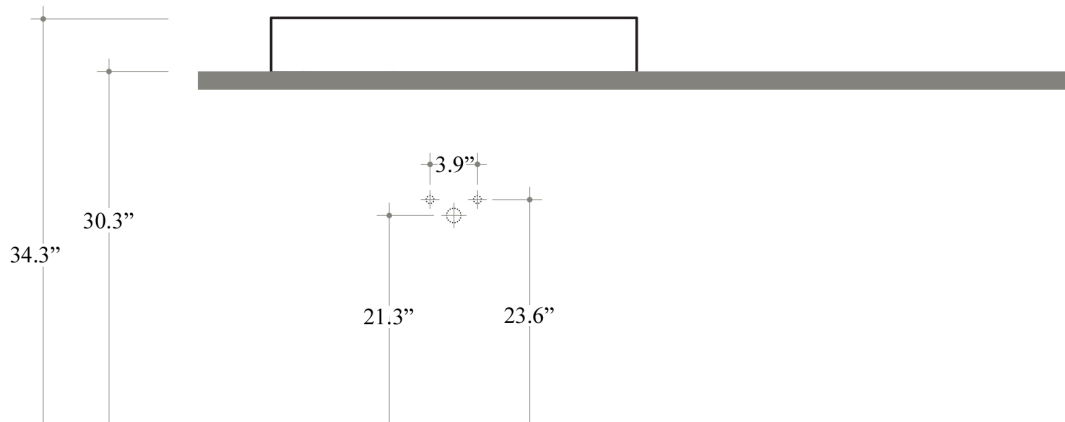

Model |
Track 70.35 - TKL03

Dimensions Metric

1 inch = 2.54 cm

1 inch = 25.4 mm

WS®
BATH
COLLECTIONS

1051 Lea Drive - Collegeville, PA 19426
Tel. 215 513 9400 - Fax 610 831 0215

www.ws bathcollections.com - info@ws bathcollectins.com

Bathroom Sink
 27.6" L x 13.8" W x 3.9" H
 Without Overflow
 25 LBS
 Capacity Tank: 8.5 Lt.
 Vessel Installation

Collection
Track

Model
Track 70.35

Dimensions Metric
 1 inch = 2.54 cm
 1 inch = 25.4 mm

WS[®] BATH COLLECTIONS

Bolts

Silicone (*optional*)

Collection
Track

Model
Track 70.35

Dimensions Metric
1 inch = 2.54 cm
1 inch = 25.4 mm

WS[®]

**BATH
COLLECTIONS**

1051 Lea Drive - Collegeville, PA 19426
Tel. 215 513 9400 - Fax 610 831 0215
www.ws bathcollections.com - info@ws bathcollections.com