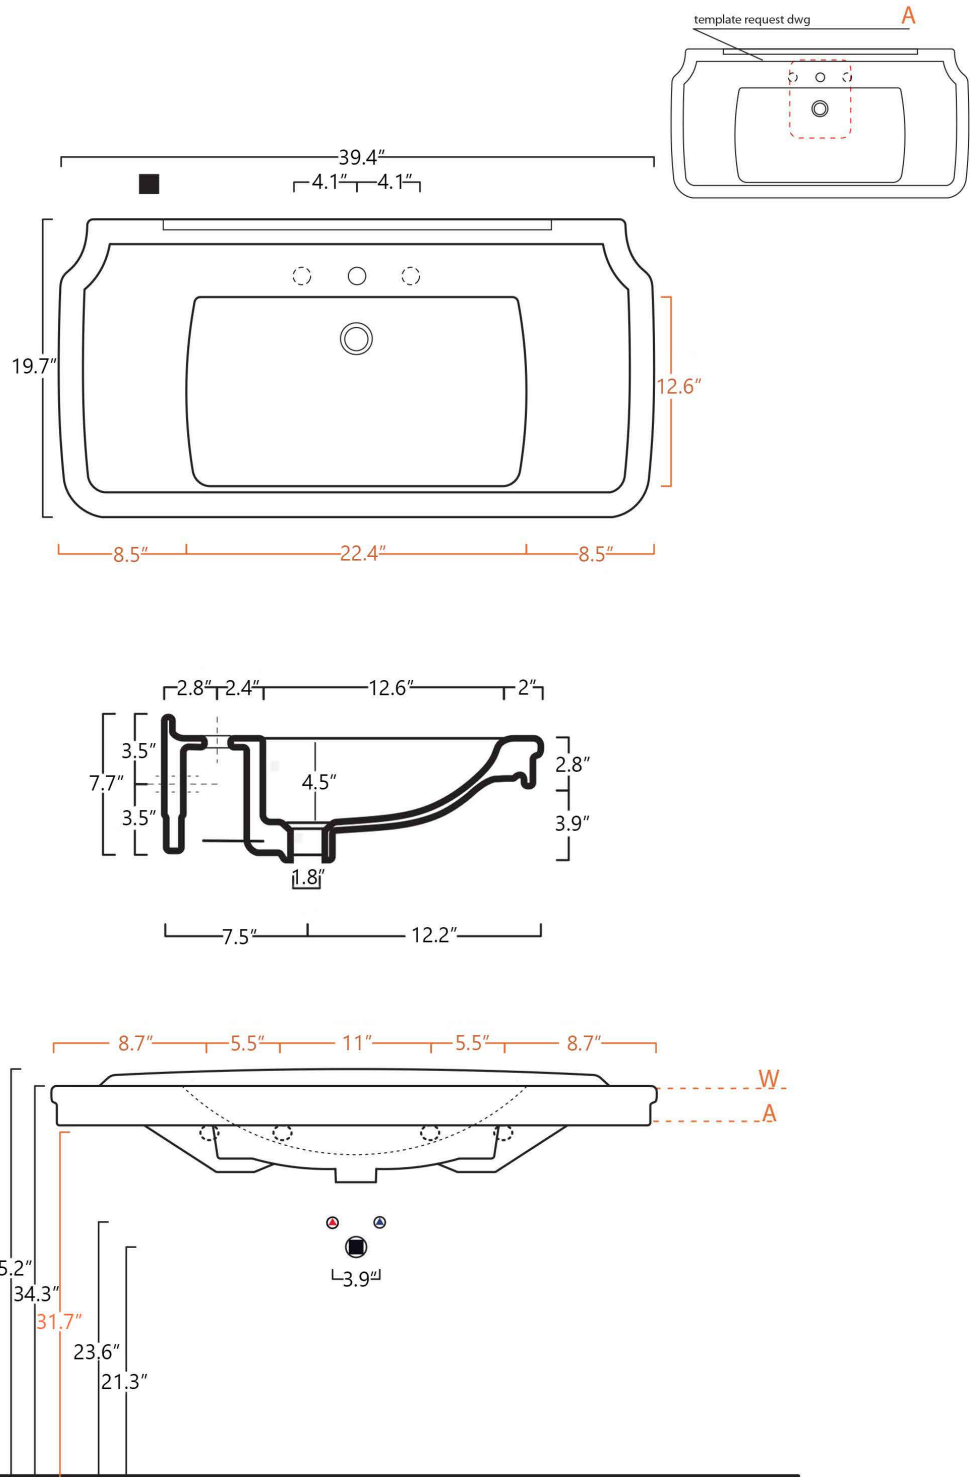

Features

- Ceramic
- With overflow

Nova 100C

SKU# | Option:

- Nova 100C.01 | One faucet hole
- Nova 100C.03 | Three faucet holes

<p>Collection Nova</p>	<p>Model Nova 100C</p>	<p>Dimensions Metric <i>1 inch = 2.54 cm</i> <i>1 inch = 25.4 mm</i></p>	 <p>1051 Lea Drive - Collegeville, PA 19426 Tel. 215 513 9400 - Fax 610 831 0215 www.ws bathcollections.com - info@ws bathcollectins.com</p>
-----------------------------------	-------------------------------------	--	---

- = all glazed sides
- = unglazed behind

A = freestanding
W = wall hung

Collection
Pqxc

Model |
Pqxc"322E

Dimensions Metric
1 inch = 2.54 cm
1 inch = 25.4 mm

WS®
BATH
COLLECTIONS

1051 Lea Drive - Collegeville, PA 19426
Tel. 215 513 9400 - Fax 610 831 0215
www.ws bathcollections.com - info@ws bathcollections.com

Collection
Nova

Model |
Nova 100C

Dimensions Metric

1 inch = 2.54 cm
1 inch = 25.4 mm

WS[®]
BATH
COLLECTIONS

1051 Lea Drive - Collegeville, PA 19426
Tel. 215 513 9400 - Fax 610 831 0215

www.ws bathcollections.com - info@ws bathcollections.com

MOUNTING HARDWARE

Wall-mount installation

Bolts

Vessel/ countertop installation

Silicone (*optional*)

Collection
Nova

Model |
Nova 100C

Dimensions Metric
1 inch = 2.54 cm
1 inch = 25.4 mm