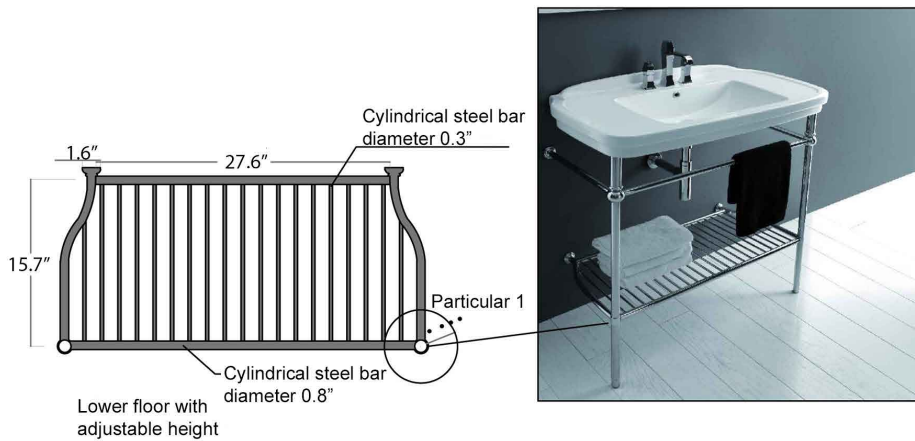

Features

- Ceramic
- With overflow

Nova 100C

SKU# | Option:

- Nova 100C.01 | One faucet hole
- Nova 100C.03 | Three faucet holes

<p>Collection Nova</p>	<p>Model Nova 100C</p>	<p>Dimensions Metric <i>1 inch = 2.54 cm</i> <i>1 inch = 25.4 mm</i></p>	 <p>1051 Lea Drive - Collegeville, PA 19426 Tel. 215 513 9400 - Fax 610 831 0215 www.ws bathcollections.com - info@ws bathcollectins.com</p>
-----------------------------------	-------------------------------------	--	---

- = all glazed sides
- = unglazed behind

A = freestanding
W = wall hung

Collection
Pqxc

Model |
Pqxc"322E

Dimensions Metric
1 inch = 2.54 cm
1 inch = 25.4 mm

WS®
BATH
COLLECTIONS

1051 Lea Drive - Collegeville, PA 19426
Tel. 215 513 9400 - Fax 610 831 0215
www.ws bathcollections.com - info@ws bathcollections.com

Collection
Nova

Model |
Nova 100C

Dimensions Metric

1 inch = 2.54 cm
1 inch = 25.4 mm

WS[®]
BATH
COLLECTIONS

1051 Lea Drive - Collegeville, PA 19426
Tel. 215 513 9400 - Fax 610 831 0215

www.ws bathcollections.com - info@ws bathcollections.com

MOUNTING HARDWARE

Wall-mount installation

Bolts

Vessel/ countertop installation

Silicone (*optional*)

Collection
Nova

Model |
Nova 100C

Dimensions Metric
1 inch = 2.54 cm
1 inch = 25.4 mm