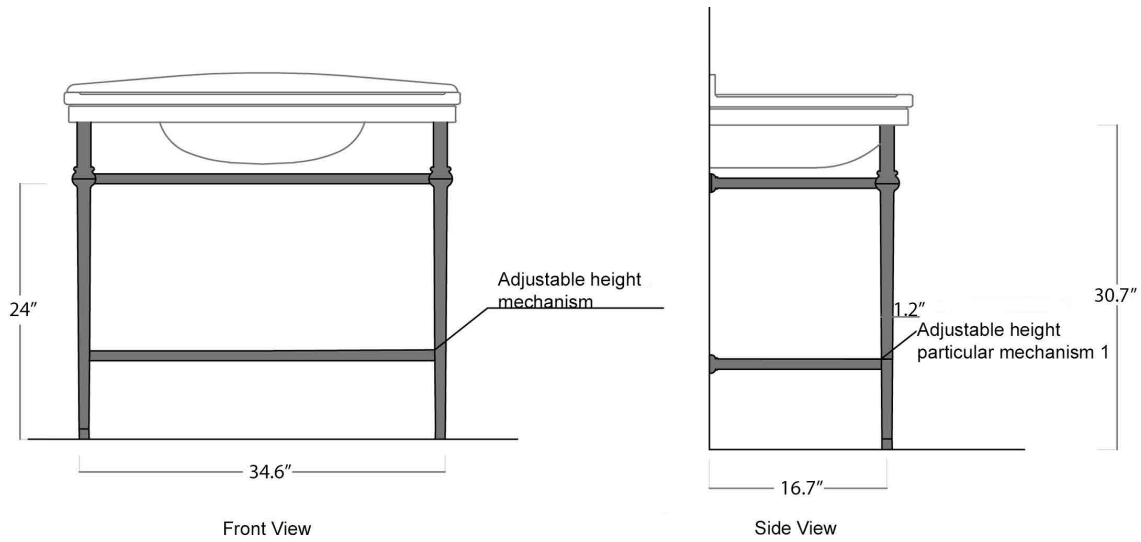

Features

- Ceramic
- With overflow

Nova 100C

SKU# | Option:

- Nova 100C.01 | One faucet hole
- Nova 100C.03 | Three faucet holes

<p>Collection Nova</p>	<p>Model Nova 100C</p>	<p>Dimensions Metric <i>1 inch = 2.54 cm</i> <i>1 inch = 25.4 mm</i></p>	 <p>1051 Lea Drive - Collegeville, PA 19426 Tel. 215 513 9400 - Fax 610 831 0215 www.ws bathcollections.com - info@ws bathcollectins.com</p>
-----------------------------------	-------------------------------------	--	---

- = all glazed sides
- = unglazed behind

A = freestanding
W = wall hung

Collection
Pqxc

Model |
Pqxc"322E

Dimensions Metric
1 inch = 2.54 cm
1 inch = 25.4 mm

WS®
BATH
COLLECTIONS

1051 Lea Drive - Collegeville, PA 19426
Tel. 215 513 9400 - Fax 610 831 0215
www.ws bathcollections.com - info@ws bathcollections.com

Collection
Nova

Model |
Nova 100C

Dimensions Metric

1 inch = 2.54 cm
1 inch = 25.4 mm

WS[®]
BATH
COLLECTIONS

1051 Lea Drive - Collegeville, PA 19426
Tel. 215 513 9400 - Fax 610 831 0215

www.ws bathcollections.com - info@ws bathcollections.com

MOUNTING HARDWARE

Wall-mount installation

Bolts

Vessel/ countertop installation

Silicone (*optional*)

Collection
Nova

Model |
Nova 100C

Dimensions Metric
1 inch = 2.54 cm
1 inch = 25.4 mm