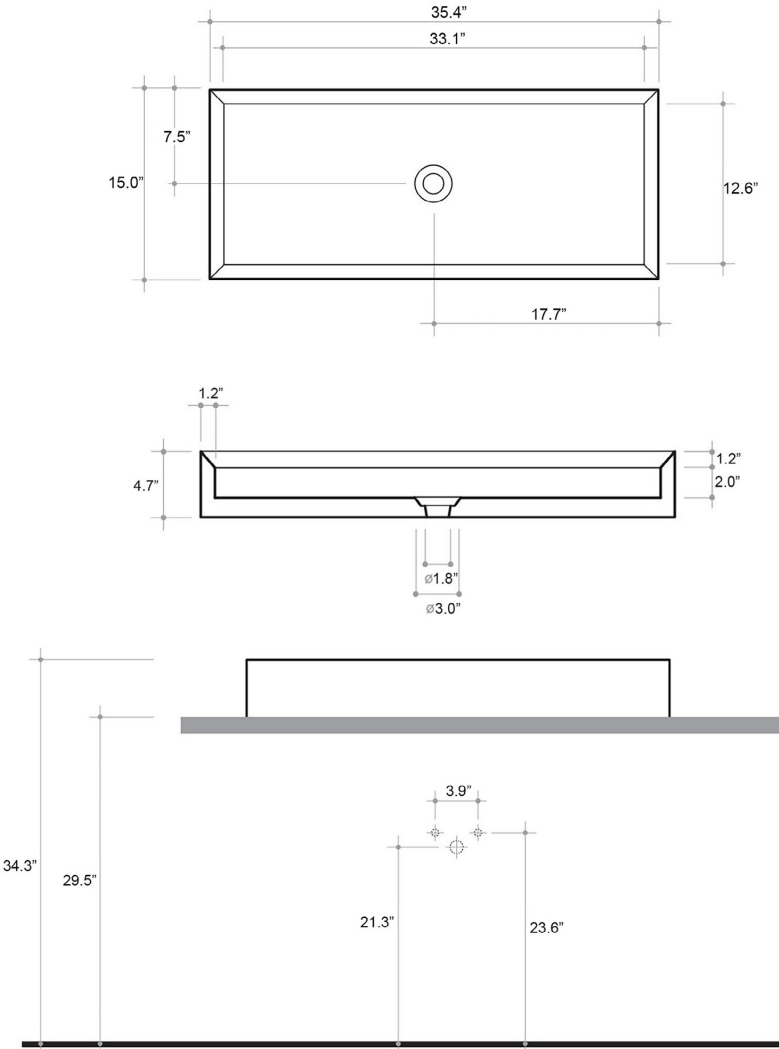

### Finishes:

-  Glossy White
-  Matte White
-  Glossy Black
-  Matte Black

\* WS Bath Collections reserves the right to revise dimensions or information on this sheet without notice

<b>Collection  </b> Cut	<b>Model  </b> Cut 90.38 - CTL02	Dimensions Metric <i>1 inch = 2.54 cm</i> <i>1 inch = 25.4 mm</i>	 1051 Lea Drive - Collegeville, PA 19426 Tel. 215 513 9400 - Fax 610 831 0215 <a href="http://www.ws bathcollections.com">www.ws bathcollections.com</a> - <a href="mailto:info@ws bathcollections.com">info@ws bathcollections.com</a>
----------------------------	-------------------------------------	---	---

**Collection |**  
Cut

**Model |**  
Cut 90.38 - CTL02

**Dimensions Metric**  
1 inch = 2.54 cm  
1 inch = 25.4 mm

**WS<sup>®</sup> BATH COLLECTIONS**  
1051 Lea Drive - Collegeville, PA 19426  
Tel. 215 513 9400 - Fax 610 831 0215  
[www.ws bathcollections.com](http://www.ws bathcollections.com) - [info@ws bathcollections.com](mailto:info@ws bathcollections.com)

### Vessel/ countertop installation

Bolts

Silicone (optional)

Collection  
Cut

Model |  
Cut 90.38 - CTL02

Dimensions Metric  
*1 inch = 2.54 cm*  
*1 inch = 25.4 mm*

WS<sup>®</sup>  
BATH  
COLLECTIONS

1051 Lea Drive - Collegeville, PA 19426  
Tel. 215 513 9400 - Fax 610 831 0215  
[www.ws bathcollections.com](http://www.ws bathcollections.com) - [info@ws bathcollections.com](mailto:info@ws bathcollections.com)