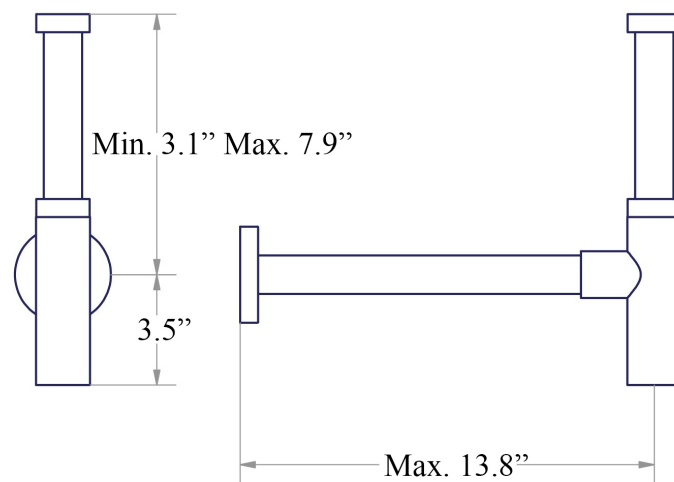

Finishes

Matte Black

Polished Chrome

Collection
WSBC Fittings

Model |
WSBC 53922

Dimensions Metric

1 inch = 2.54 cm

1 inch = 25.4 mm

WS[®]
BATH
COLLECTIONS

1051 Lea Drive - Collegeville, PA 19426
Tel. 215 513 9400 - Fax 610 831 0215

www.wsbatchcollections.com - info@wsbatchcollectins.com

Product Specs Sheets

Spare parts | 53922

Sifone Basic in ottone cromato pollici 1 1/4.

Chromed brass Basic siphon, inches 1 1/4.

Collection
WSBC

Model |
WSBC 53922

Dimensions Metric

1 inch = 2.54 cm
1 inch = 25.4 mm

WS[®]
BATH
COLLECTIONS

1051 Lea Drive - Collegeville, PA 19426
Tel. 215 513 9400 - Fax 610 831 0215