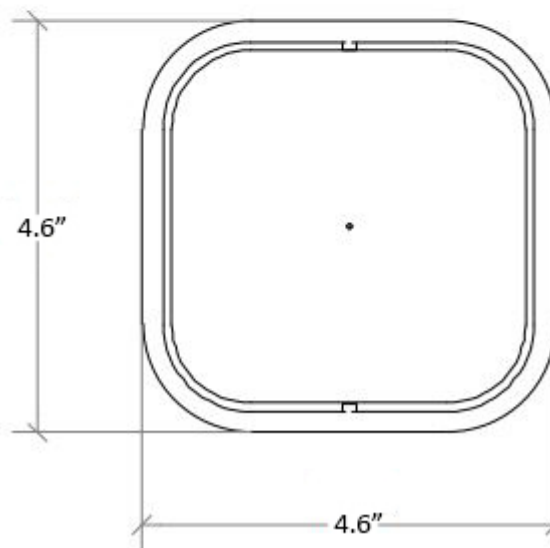

Product Specs Sheets

Collection
Saon

Model |
Saon 44020

Dimensions Metric

1 inch = 2.54 cm
1 inch = 25.4 mm

WS[®]
BATH
COLLECTIONS

1051 Lea Drive - Collegeville, PA 19426
Tel. 215 513 9400 - Fax 610 831 0215