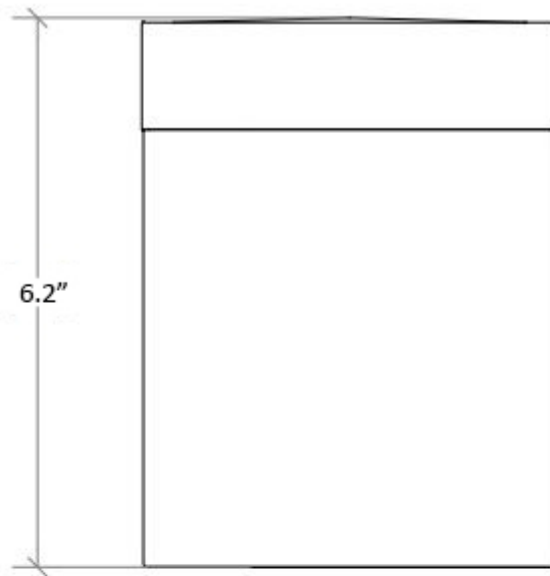

Product Specs Sheets

Collection
Saon

Model |
Saon 44020

Dimensions Metric

1 inch = 2.54 cm
1 inch = 25.4 mm

WS[®]
BATH
COLLECTIONS

1051 Lea Drive - Collegeville, PA 19426
Tel. 215 513 9400 - Fax 610 831 0215