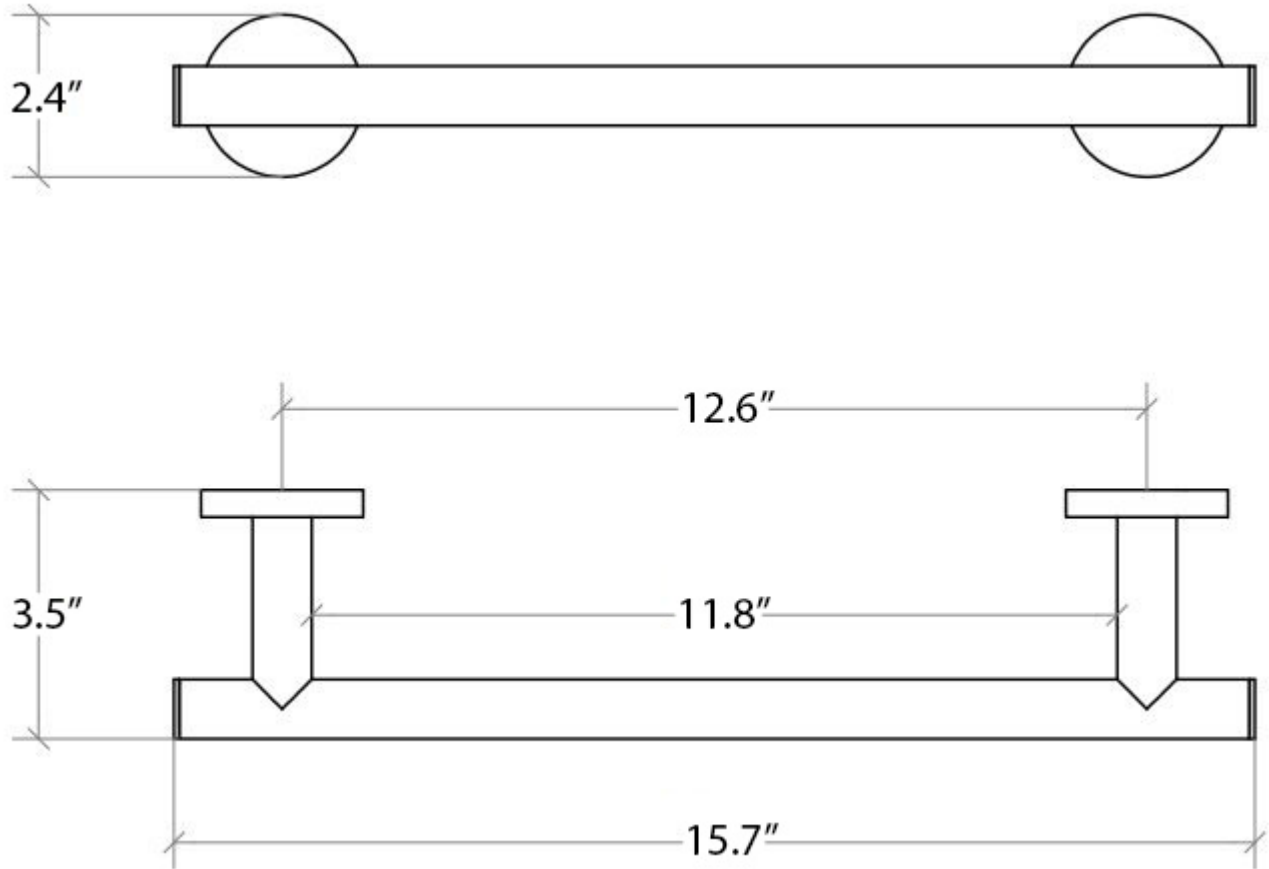

Product Specs Sheets

Collection
Napie

Model |
Napie 53114

Dimensions Metric
1 inch = 2.54 cm
1 inch = 25.4 mm

WS[®]
BATH
COLLECTIONS

1051 Lea Drive - Collegeville, PA 19426
Tel. 215 513 9400 - Fax 610 831 0215