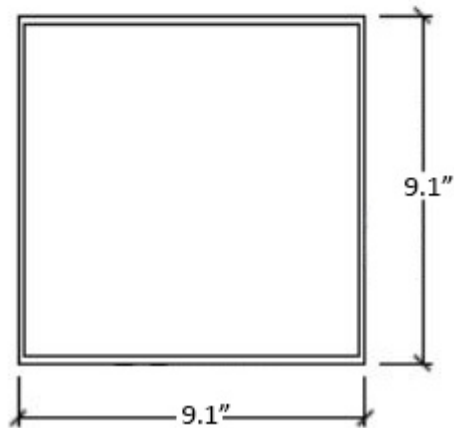

Product Specs Sheets

Collection
Ecopelle

Model |
Ecopelle 2203

Dimensions Metric

1 inch = 2.54 cm

1 inch = 25.4 mm

WS[®]
BATH
COLLECTIONS

1051 Lea Drive - Collegeville, PA 19426
Tel. 215 513 9400 - Fax 610 831 0215