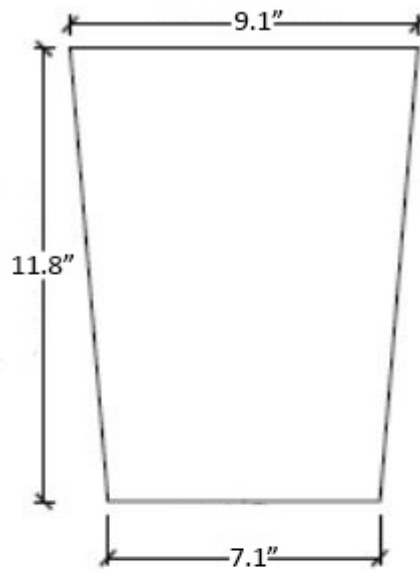

Product Specs Sheets

Collection
Ecopelle

Model |
Ecopelle 2203

Dimensions Metric

1 inch = 2.54 cm

1 inch = 25.4 mm

WS[®]
BATH
COLLECTIONS

1051 Lea Drive - Collegeville, PA 19426
Tel. 215 513 9400 - Fax 610 831 0215