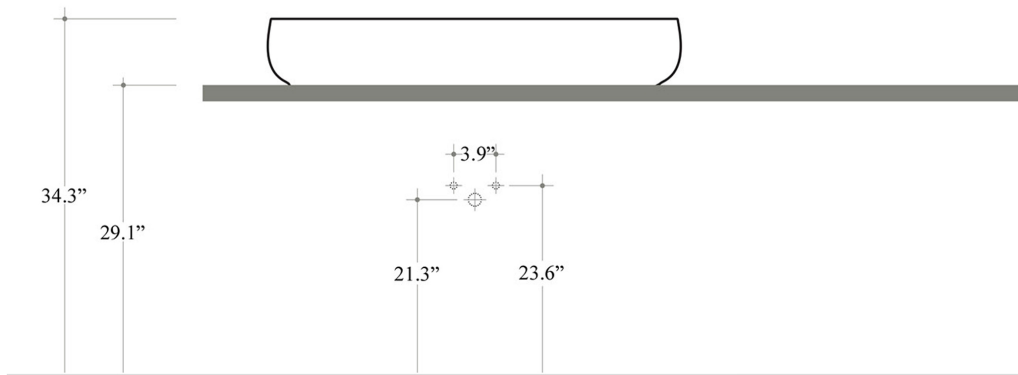

Related Items:

- WSBC | Push Waste Drain
- WSBC 53922 | Decorative Trap

SKU# | Options:

- Seed 90.42 WG | Glossy White
- Seed 90.42 BG | Glossy Black
- Seed 90.42 WM | Matte White
- Seed 90.42 BM | Matte Black

Finishes:

-  Glossy White
-  Matte White
-  Glossy Black
-  Matte Black

* WS Bath Collections reserves the right to revise dimensions or information on this sheet without notice

Collection Seed	Model Seed 90.42 - SEL05	Dimensions Metric <i>1 inch = 2.54 cm</i> <i>1 inch = 25.4 mm</i>	 1051 Lea Drive - Collegeville, PA 19426 Tel. 215 513 9400 - Fax 610 831 0215 www.ws bathcollections.com - info@ws bathcollections.com
-----------------------------	--------------------------------------	---	---

Seed 90.42 - SEL05

Collection
Seed

Model |
Seed 90.42 - SEL05

Dimensions Metric

1 inch = 2.54 cm
1 inch = 25.4 mm

WS[®]
BATH
COLLECTIONS

1051 Lea Drive - Collegeville, PA 19426
Tel. 215 513 9400 - Fax 610 831 0215
www.ws bathcollections.com - info@ws bathcollections.com

Bolts

Silicone (optional)

Collection
Seed

Model |
Seed 90.42 - SEL05

Dimensions Metric
1 inch = 2.54 cm
1 inch = 25.4 mm

WS®
BATH
COLLECTIONS

1051 Lea Drive - Collegeville, PA 19426
Tel. 215 513 9400 - Fax 610 831 0215
www.ws bathcollections.com - info@ws bathcollections.com