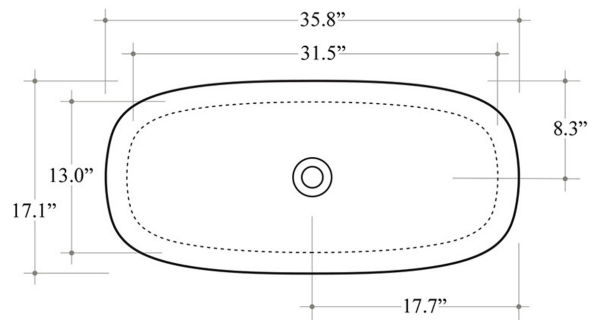

Related Items:

- WSBC | Push Waste Drain
- WSBC 53922 | Decorative Trap

SKU# | Options:

- Seed 90.42 WG | Glossy White
- Seed 90.42 BG | Glossy Black
- Seed 90.42 WM | Matte White
- Seed 90.42 BM | Matte Black

Finishes:

-  Glossy White
-  Matte White
-  Glossy Black
-  Matte Black

* WS Bath Collections reserves the right to revise dimensions or information on this sheet without notice

Collection Seed	Model Seed 90.42 - SEL05	Dimensions Metric <i>1 inch = 2.54 cm</i> <i>1 inch = 25.4 mm</i>	 1051 Lea Drive - Collegeville, PA 19426 Tel. 215 513 9400 - Fax 610 831 0215 www.ws bathcollections.com - info@ws bathcollections.com
-----------------------------	--------------------------------------	---	---

Seed 90.42 - SEL05

Collection
Seed

Model |
Seed 90.42 - SEL05

Dimensions Metric

1 inch = 2.54 cm
1 inch = 25.4 mm

WS[®]
BATH
COLLECTIONS

1051 Lea Drive - Collegeville, PA 19426
Tel. 215 513 9400 - Fax 610 831 0215
www.ws bathcollections.com - info@ws bathcollections.com

Bolts

Silicone (optional)

Collection
Seed

Model |
Seed 90.42 - SEL05

Dimensions Metric
1 inch = 2.54 cm
1 inch = 25.4 mm

WS®
BATH
COLLECTIONS

1051 Lea Drive - Collegeville, PA 19426
Tel. 215 513 9400 - Fax 610 831 0215
www.ws bathcollections.com - info@ws bathcollections.com