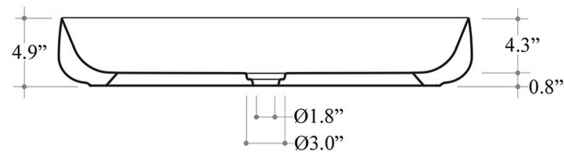

Finishes:

-  Glossy White
-  Matte White
-  Glossy Black
-  Matte Black

* WS Bath Collections reserves the right to revise dimensions or information on this sheet without notice

Collection Seed	Model Seed 90.42 - SEL05	Dimensions Metric <i>1 inch = 2.54 cm</i> <i>1 inch = 25.4 mm</i>	 1051 Lea Drive - Collegeville, PA 19426 Tel. 215 513 9400 - Fax 610 831 0215 www.ws bathcollections.com - info@ws bathcollections.com
-----------------------------	--------------------------------------	---	---

Seed 90.42 - SEL05

Collection
Seed

Model |
Seed 90.42 - SEL05

Dimensions Metric

1 inch = 2.54 cm
1 inch = 25.4 mm

WS[®]
BATH
COLLECTIONS

1051 Lea Drive - Collegeville, PA 19426
Tel. 215 513 9400 - Fax 610 831 0215
www.ws bathcollections.com - info@ws bathcollections.com

Bolts

Silicone (optional)

Collection
Seed

Model |
Seed 90.42 - SEL05

Dimensions Metric
1 inch = 2.54 cm
1 inch = 25.4 mm

WS®
BATH
COLLECTIONS

1051 Lea Drive - Collegeville, PA 19426
Tel. 215 513 9400 - Fax 610 831 0215
www.ws bathcollections.com - info@ws bathcollections.com