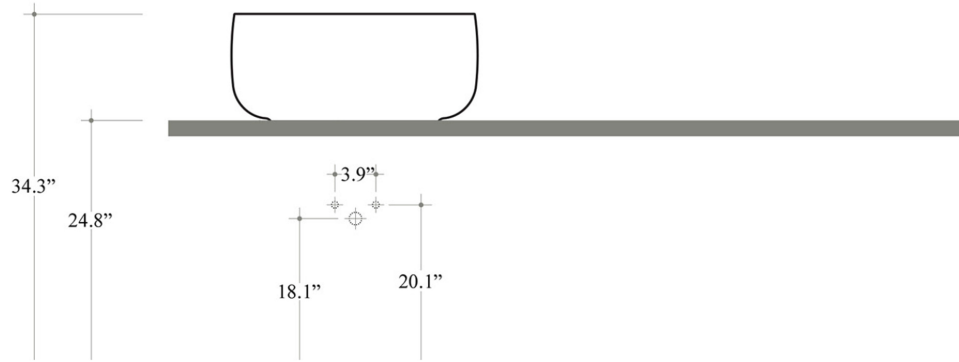

Finishes:

-  Glossy White
-  Matte White
-  Glossy Black
-  Matte Black

* WS Bath Collections reserves the right to revise dimensions or information on this sheet without notice

Collection Seed	Model Seed 55.40 - SEL03	Dimensions Metric <i>1 inch = 2.54 cm</i> <i>1 inch = 25.4 mm</i>	 1051 Lea Drive - Collegeville, PA 19426 Tel. 215 513 9400 - Fax 610 831 0215 www.ws bathcollections.com - info@ws bathcollections.com
-----------------------------	--------------------------------------	---	---

Collection
Seed

Model |
Seed 55.40 - SEL03

Dimensions Metric

1 inch = 2.54 cm
1 inch = 25.4 mm

WS®
BATH
COLLECTIONS

1051 Lea Drive - Collegeville, PA 19426
Tel. 215 513 9400 - Fax 610 831 0215
www.ws bathcollections.com - info@ws bathcollections.com