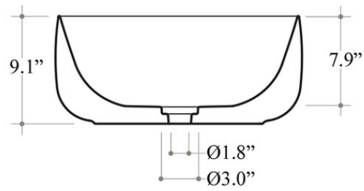

Finishes:

-  Glossy White
-  Matte White
-  Glossy Black
-  Matte Black

* WS Bath Collections reserves the right to revise dimensions or information on this sheet without notice

Collection Seed	Model Seed 55.40 - SEL03	Dimensions Metric <i>1 inch = 2.54 cm</i> <i>1 inch = 25.4 mm</i>	 1051 Lea Drive - Collegeville, PA 19426 Tel. 215 513 9400 - Fax 610 831 0215 www.ws bathcollections.com - info@ws bathcollections.com
-----------------------------	--------------------------------------	---	---

Collection
Seed

Model |
Seed 55.40 - SEL03

Dimensions Metric

1 inch = 2.54 cm
1 inch = 25.4 mm

WS®
BATH
COLLECTIONS

1051 Lea Drive - Collegeville, PA 19426
Tel. 215 513 9400 - Fax 610 831 0215
www.ws bathcollections.com - info@ws bathcollections.com

Bolts

Silicone (optional)

Collection
Seed

Model |
Seed 55.40 - SEL03

Dimensions Metric

1 inch = 2.54 cm
1 inch = 25.4 mm

WS®
BATH
COLLECTIONS

1051 Lea Drive - Collegeville, PA 19426
Tel. 215 513 9400 - Fax 610 831 0215