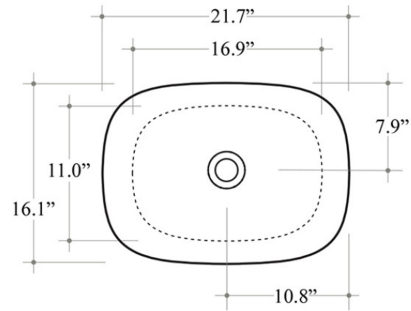

Finishes:

-  Glossy White
-  Matte White
-  Glossy Black
-  Matte Black

* WS Bath Collections reserves the right to revise dimensions or information on this sheet without notice

Collection Seed	Model Seed 55.40 - SEL03	Dimensions Metric <i>1 inch = 2.54 cm</i> <i>1 inch = 25.4 mm</i>	 1051 Lea Drive - Collegeville, PA 19426 Tel. 215 513 9400 - Fax 610 831 0215 www.ws bathcollections.com - info@ws bathcollections.com
-----------------------------	--------------------------------------	---	---

Collection
Seed

Model |
Seed 55.40 - SEL03

Dimensions Metric

1 inch = 2.54 cm
1 inch = 25.4 mm

WS®
BATH
COLLECTIONS

1051 Lea Drive - Collegeville, PA 19426
Tel. 215 513 9400 - Fax 610 831 0215
www.ws bathcollections.com - info@ws bathcollections.com

Bolts

Silicone (optional)

Collection
Seed

Model |
Seed 55.40 - SEL03

Dimensions Metric

1 inch = 2.54 cm
1 inch = 25.4 mm

WS®
BATH
COLLECTIONS

1051 Lea Drive - Collegeville, PA 19426
Tel. 215 513 9400 - Fax 610 831 0215