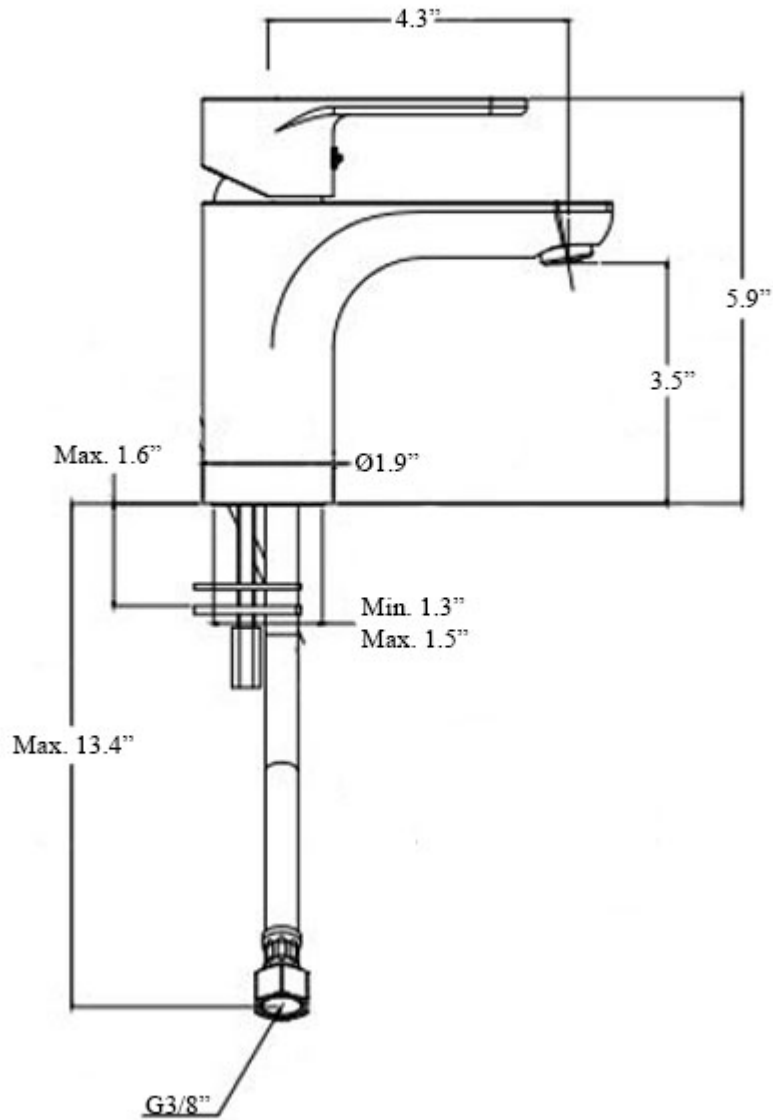

### Features

- 27.6" (700 mm) x 16.4" (417 mm) x 5.5" (140 mm)
- Ceramic
- Wall Mount or Countertop (Vessel) Installation
- With Overflow
- Includes Mounting Hardware

### Wall-mount installation

### Vessel/ countertop installation

Bolts

Silicone (*optional*)

Collection  
Quattro

Model |  
Quattro 70

Dimensions Metric  
*1 inch = 2.54 cm*  
*1 inch = 25.4 mm*

**WS**<sup>®</sup>

**BATH  
COLLECTIONS**

Collection  
Green

Model |  
Green GR 071

Dimensions Metric  
1 inch = 2.54 cm  
1 inch = 25.4 mm

**WS**<sup>®</sup>  
BATH  
COLLECTIONS

1051 Lea Drive - Collegeville, PA 19426  
Tel. 215 513 9400 - Fax 610 831 0215  
[www.ws bathcollections.com](http://www.ws bathcollections.com) - [info@ws bathcollections.com](mailto:info@ws bathcollections.com)