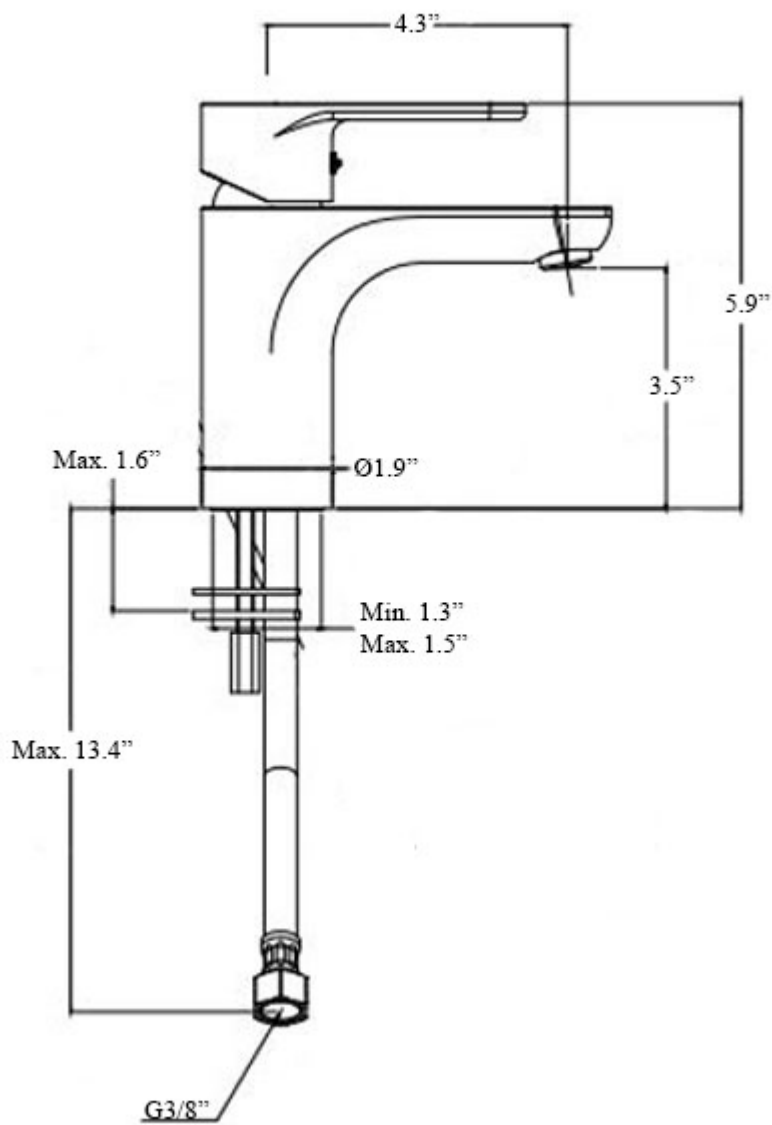

**Features**

- 13.0" (330 mm) x 11.2" (284 mm) x 4.5" (115 mm)
- Ceramic
- Wall Mount or Countertop (Vessel) Installation
- Without Overflow
- Includes Mounting Hardware

**Options**

- Quattro 30.00: without faucet hole
- Quattro 30.01: with 1 faucet hole

### Wall-mount installation

Bolts

### Vessel/ countertop installation

Silicone (*optional*)

Collection  
Quattro

Model |  
Quattro 30

Dimensions Metric  
*1 inch = 2.54 cm*  
*1 inch = 25.4 mm*

**WS**<sup>®</sup>  
**BATH**  
**COLLECTIONS**

Collection  
Green

Model |  
Green GR 071

Dimensions Metric  
1 inch = 2.54 cm  
1 inch = 25.4 mm

**WS**<sup>®</sup>  
BATH  
COLLECTIONS

1051 Lea Drive - Collegeville, PA 19426  
Tel. 215 513 9400 - Fax 610 831 0215  
[www.ws bathcollections.com](http://www.ws bathcollections.com) - [info@ws bathcollections.com](mailto:info@ws bathcollections.com)