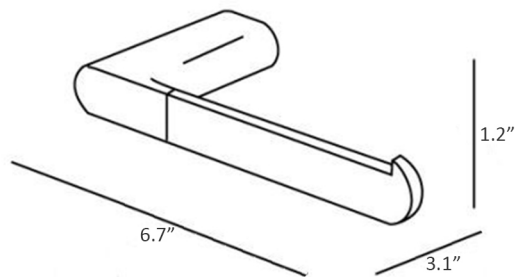

Features

- Bathroom accessory set
- Available in 2 finishes
- Solid brass base
- Click Installation: Allows for easy wall mount installation and removal
- Includes Mounting Hardware

Mito A2099

SKU# | Option:

- Mito A2099 AC | Brushed nickel
- Mito A2099 CR | Polished chrome

Finishes

-  AC Brushed Nickel
-  CR Polished Chrome

<p>Collection Mito</p>	<p>Model Mito A2099</p>	<p>Dimensions Metric <i>1 inch = 2.54 cm</i> <i>1 inch = 25.4 mm</i></p>	 <p>1051 Lea Drive - Collegeville, PA 19426 Tel. 215 513 9400 - Fax 610 831 0215 www.ws bathcollections.com - info@ws bathcollectins.com</p>
-----------------------------------	--------------------------------------	--	---

Product Specs Sheets

A2018B
Towel Bar
Center Distance: 17.7 in.

A2025B
Toilet Paper Holder

A2020A
Bathroom Hook

Collection
Mito

Model |
Mito A2099

Dimensions Metric

1 inch = 2.54 cm
1 inch = 25.4 mm