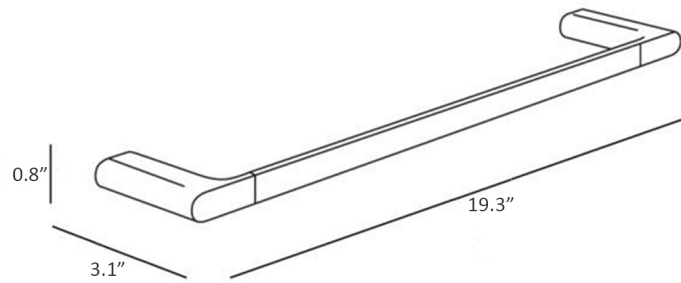

Features

- Bathroom accessory set
- Available in 2 finishes
- Solid brass base
- Click Installation: Allows for easy wall mount installation and removal
- Includes Mounting Hardware

Mito A2099

SKU# | Option:

- Mito A2099 AC | Brushed nickel
- Mito A2099 CR | Polished chrome

Finishes

-  AC Brushed Nickel
-  CR Polished Chrome

<p>Collection Mito</p>	<p>Model Mito A2099</p>	<p>Dimensions Metric <i>1 inch = 2.54 cm</i> <i>1 inch = 25.4 mm</i></p>	 <p>1051 Lea Drive - Collegeville, PA 19426 Tel. 215 513 9400 - Fax 610 831 0215 www.ws bathcollections.com - info@ws bathcollectins.com</p>
-----------------------------------	--------------------------------------	--	---

Product Specs Sheets

A2018B
Towel Bar
Center Distance: 17.7 in.

A2025B
Toilet Paper Holder

A2020A
Bathroom Hook

Collection
Mito

Model |
Mito A2099

Dimensions Metric

1 inch = 2.54 cm
1 inch = 25.4 mm