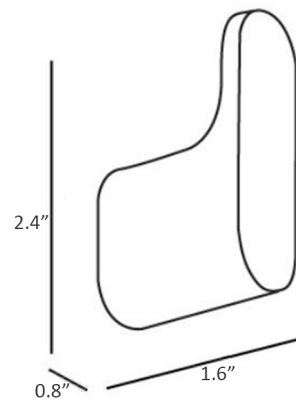

- Mito A2099 AC | Brushed nickel
- Mito A2099 CR | Polished chrome

Finishes

-  AC Brushed Nickel
-  CR Polished Chrome

<p>Collection Mito</p>	<p>Model Mito A2099</p>	<p>Dimensions Metric <i>1 inch = 2.54 cm</i> <i>1 inch = 25.4 mm</i></p>	 <p>1051 Lea Drive - Collegeville, PA 19426 Tel. 215 513 9400 - Fax 610 831 0215 www.ws bathcollections.com - info@ws bathcollectins.com</p>
-----------------------------------	--------------------------------------	--	---

Product Specs Sheets

A2018B
Towel Bar
Center Distance: 17.7 in.

A2025B
Toilet Paper Holder

A2020A
Bathroom Hook

Collection
Mito

Model |
Mito A2099

Dimensions Metric

1 inch = 2.54 cm
1 inch = 25.4 mm