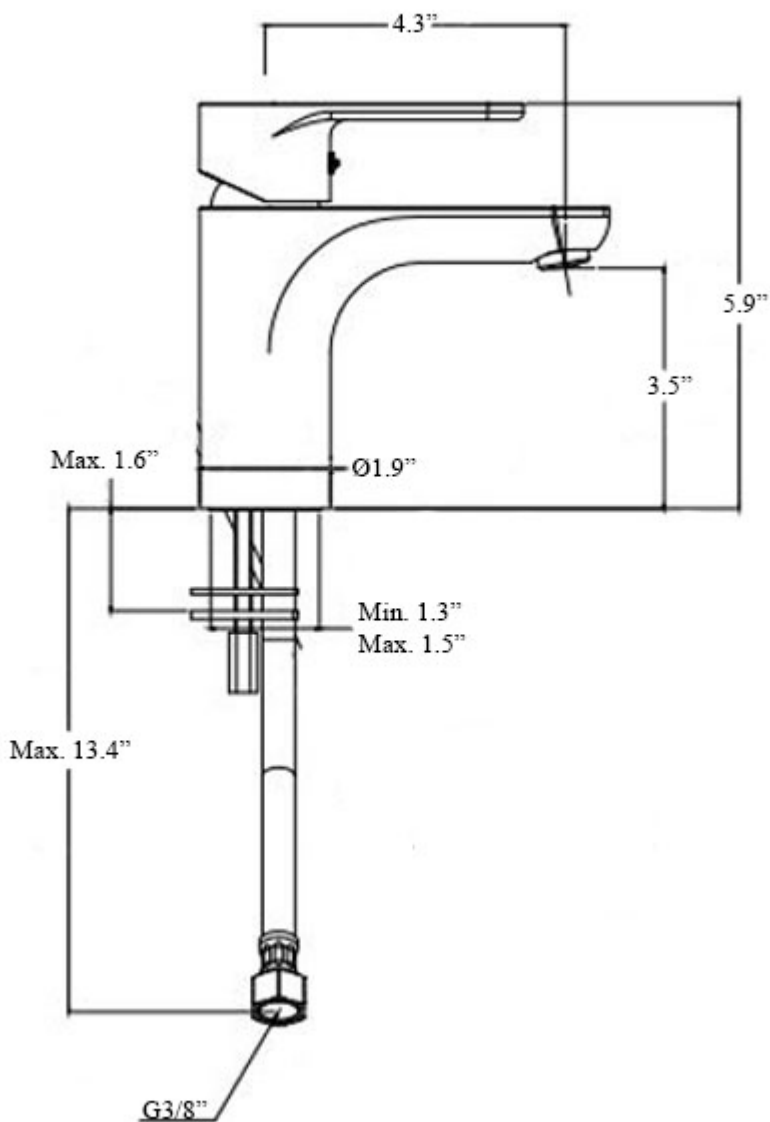

Features

- 27.6" (700 mm) x 14.2" (360 mm) x 3.9" (100 mm)
- Ceramic
- Wall Mounted or Countertop (Vessel) Installation
- With Overflow
- Includes Mounting Hardware

Collection
Minimal

Model |
Minimal 4054

Dimensions Metric

1 inch = 2.54 cm
1 inch = 25.4 mm

WS[®]
BATH
COLLECTIONS

1051 Lea Drive - Collegeville, PA 19426
Tel. 215 513 9400 - Fax 610 831 0215
www.ws bathcollections.com - info@ws bathcollections.com

MOUNTING HARDWARE

Wall-mount installation

Vessel/ countertop installation

Bolts

Silicone (*optional*)

Collection
Minimal

Model |
Minimal 4054

Dimensions Metric
1 inch = 2.54 cm
1 inch = 25.4 mm

WS[®] BATH
COLLECTIONS
1051 Lea Drive - Collegeville, PA 19426
Tel. 215 513 9400 - Fax 610 831 0215
www.ws bathcollections.com - info@ws bathcollections.com

Collection
Green

Model |
Green GR 071

Dimensions Metric
1 inch = 2.54 cm
1 inch = 25.4 mm