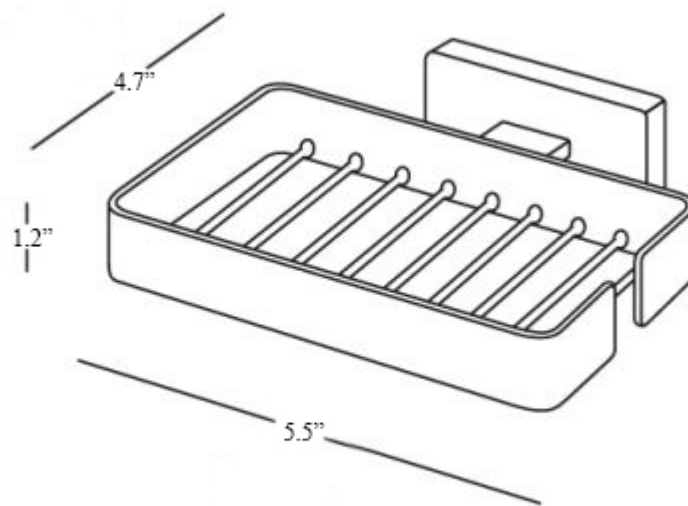

Product Specs Sheets

Collection
Lea

Model |
Lea A19490

Dimensions Metric
1 inch = 2.54 cm
1 inch = 25.4 mm

WS[®]
BATH
COLLECTIONS

1051 Lea Drive - Collegeville, PA 19426
Tel. 215 513 9400 - Fax 610 831 0215
www.ws bathcollections.com - info@ws bathcollections.com