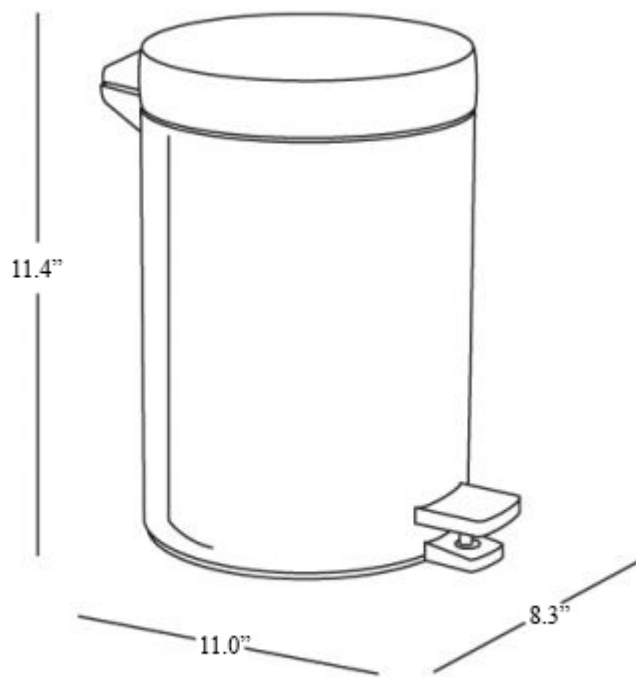

Product Specs Sheets

Collection
Hotellerie

Model |
Hotellerie AV602B

Dimensions Metric

1 inch = 2.54 cm
1 inch = 25.4 mm

WS[®]
BATH
COLLECTIONS

1051 Lea Drive - Collegeville, PA 19426
Tel. 215 513 9400 - Fax 610 831 0215
www.ws bathcollections.com - info@ws bathcollections.com