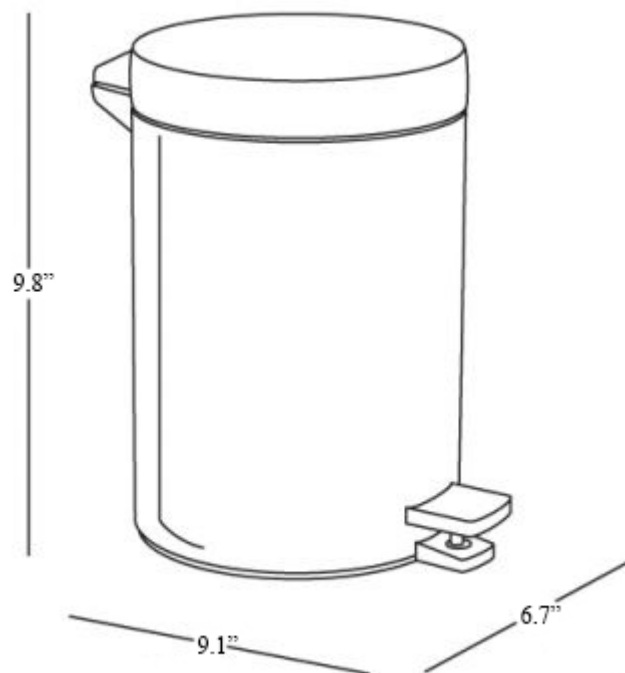

Product Specs Sheets

Collection
Hotellerie

Model |
Hotellerie AV602A

Dimensions Metric

1 inch = 2.54 cm
1 inch = 25.4 mm

WS[®]
BATH
COLLECTIONS

1051 Lea Drive - Collegeville, PA 19426
Tel. 215 513 9400 - Fax 610 831 0215