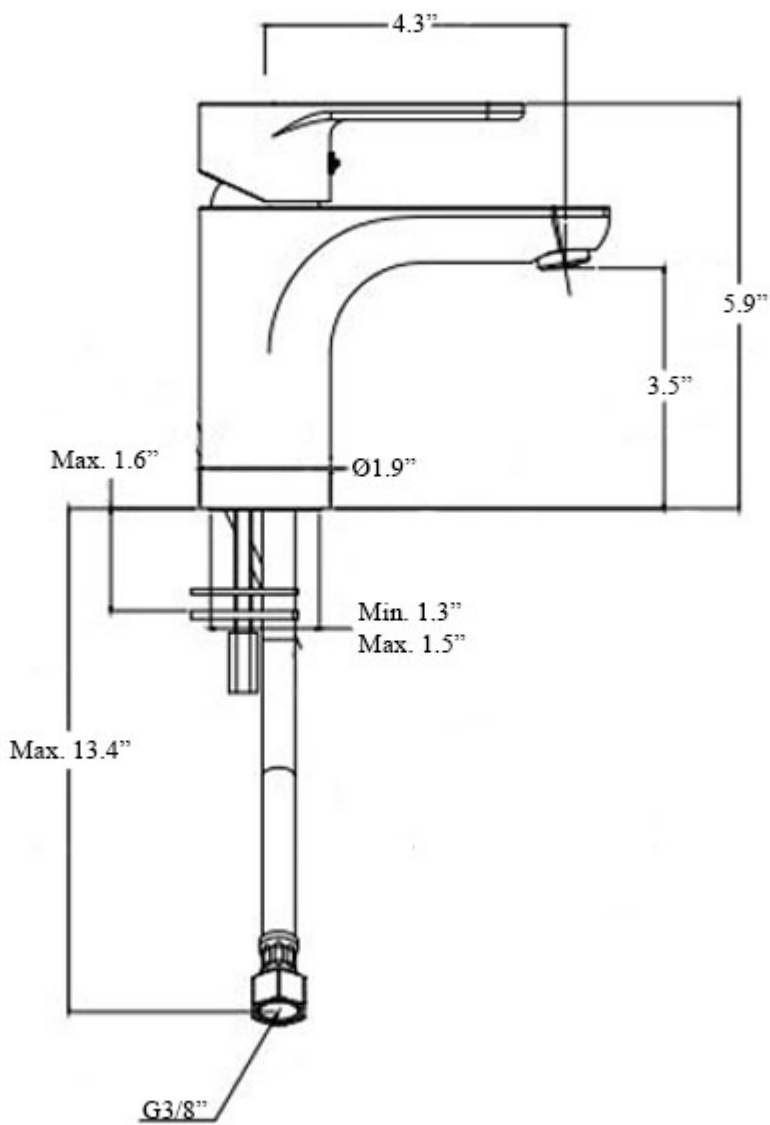

Features

- 25.4" (645 mm) x 17.3" (439 mm) x 4.7" (120 mm)
- Ceramic
- Countertop (Vessel) Installation
- With Overflow

Collection
Edge

Model |
Edge 4465

Dimensions Metric

1 inch = 2.54 cm
1 inch = 25.4 mm

TRAPS

Linea 53922
Our best seller

Linea 5392

Linea 53925

Linea 53921
Space saving

DRAINS

Linea 53991
Push waste drain (click clack)
with overflow

MOUNTING HARDWARE

Vessel/ countertop installation

Silicone (*optional*)

Collection
Edge

Model |
Edge 4465

Dimensions Metric
1 inch = 2.54 cm
1 inch = 25.4 mm

WS[®]

**BATH
COLLECTIONS**

1051 Lea Drive - Collegeville, PA 19426
Tel. 215 513 9400 - Fax 610 831 0215
www.ws bathcollections.com - info@ws bathcollections.com

Collection
Green

Model |
Green GR 071

Dimensions Metric
1 inch = 2.54 cm
1 inch = 25.4 mm

WS[®]
BATH
COLLECTIONS

1051 Lea Drive - Collegeville, PA 19426
Tel. 215 513 9400 - Fax 610 831 0215
www.ws bathcollections.com - info@ws bathcollections.com