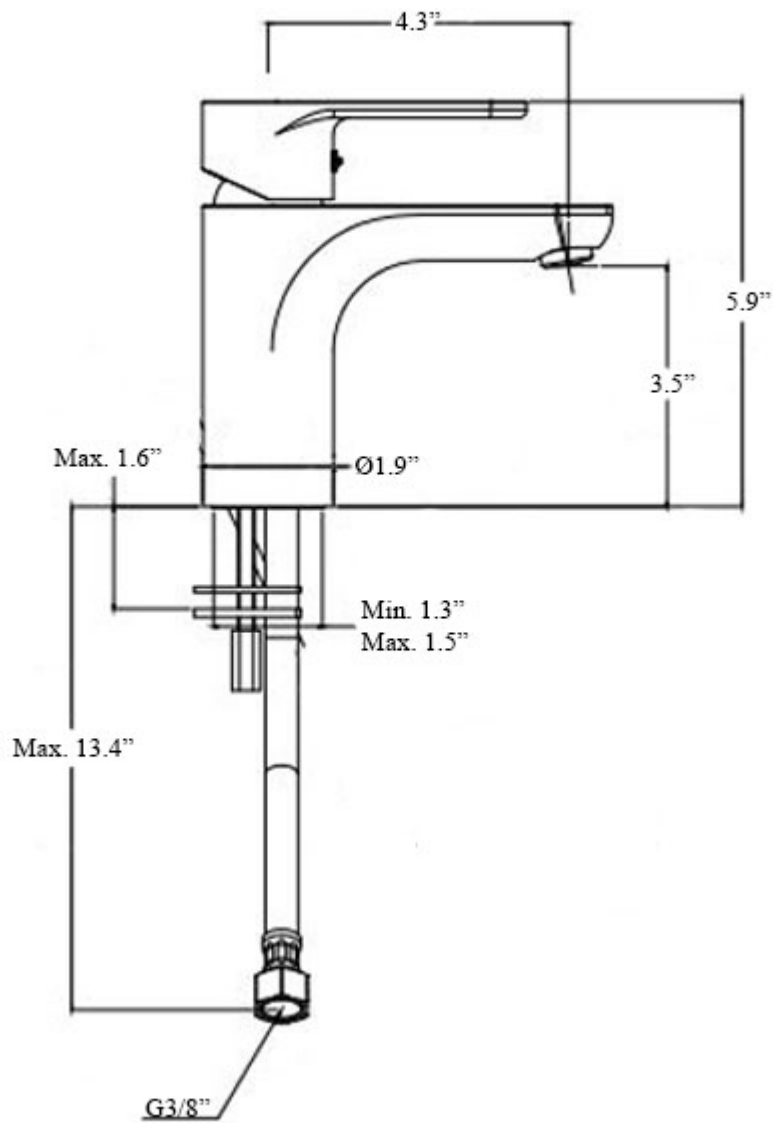

Features

- 15.5" (394 mm) x 9.8" (250 mm) x 6.1" (155 mm)
- Ceramic
- Wall Mount Installation
- With Overflow
- Includes Mounting Hardware

Options

- Basic 4000.00: without faucet hole
- Basic 4000.01: with 1 faucet hole

Collection
Basic

Model |
Basic 4000

Dimensions Metric

1 inch = 2.54 cm
1 inch = 25.4 mm

WS[®]
BATH
COLLECTIONS

1051 Lea Drive - Collegeville, PA 19426
Tel. 215 513 9400 - Fax 610 831 0215
www.ws bathcollections.com - info@ws bathcollections.com

MOUNTING HARDWARE

Wall-mount installation

Vessel/ countertop installation

Bolts

Silicone (*optional*)

Collection
Basic

Model |
Basic 4000

Dimensions Metric
1 inch = 2.54 cm
1 inch = 25.4 mm

WS[®]
BATH
COLLECTIONS

1051 Lea Drive - Collegeville, PA 19426
Tel. 215 513 9400 - Fax 610 831 0215
www.ws bathcollections.com - info@ws bathcollections.com

Collection
Green

Model |
Green GR 071

Dimensions Metric
1 inch = 2.54 cm
1 inch = 25.4 mm