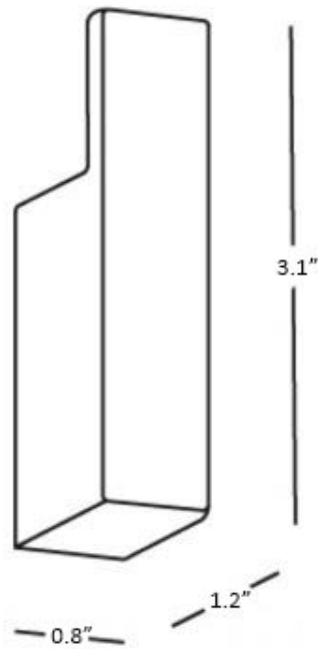

Features

- Bathroom hook
- Available in 2 finishes
- Solid brass base

Divo A1520A

SKU# | Option:

- Divo A1520A CR | Polished chrome
- Divo A1520A AC | Brushed nickel

Finishes

-  CR Polished Chrome
-  AC Brushed Nickel

<p>Collection Divo</p>	<p>Model Divo A1520A</p>	<p>Dimensions Metric <i>1 inch = 2.54 cm</i> <i>1 inch = 25.4 mm</i></p>	 <p>1051 Lea Drive - Collegeville, PA 19426 Tel. 215 513 9400 - Fax 610 831 0215 www.ws bathcollections.com - info@ws bathcollectins.com</p>
-----------------------------------	---------------------------------------	--	---

Product Specs Sheets

Collection
Divo

Model |
Divo A1520A

Dimensions Metric

1 inch = 2.54 cm
1 inch = 25.4 mm

WS[®]
BATH
COLLECTIONS

1051 Lea Drive - Collegeville, PA 19426
Tel. 215 513 9400 - Fax 610 831 0215
www.ws bathcollections.com - info@ws bathcollections.com