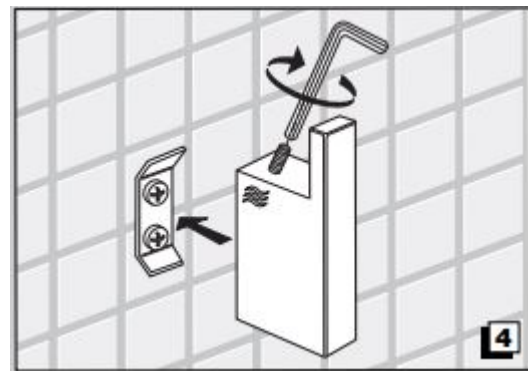

# Installation Instructions

Remember that even fumes can damage metal.

Wash accessories next to the toilet bowl at regular intervals to avoid corrosion.

Collection  
Divo

Model |  
Divo A1520A

Dimensions Metric

1 inch = 2.54 cm  
1 inch = 25.4 mm