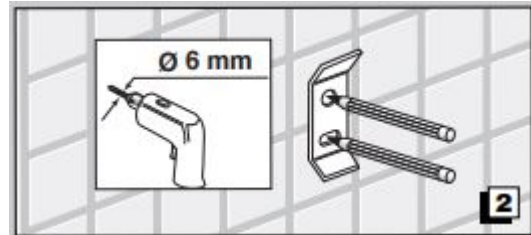

Installation Instructions

CLEANING

Quality, technological processes and materials are the features that determine the high standards of our accessories.

However, to avoid surface alterations, it is necessary to follow a few guidelines.

Clean all finishes exclusively with soap and water, and dry with a soft cloth.

Do not use coarse cloths, abrasive products, acids, ammonia products, caustic substances, bleach or solvents.

In case of contact with these substances, rinse surfaces immediately and wipe dry.

Remember that even fumes can damage metal.

Wash accessories next to the toilet bowl at regular intervals to avoid corrosion.

Collection
Divo

Model |
Divo A1520A

Dimensions Metric

1 inch = 2.54 cm
1 inch = 25.4 mm

WS®
BATH
COLLECTIONS

1051 Lea Drive - Collegeville, PA 19426
Tel. 215 513 9400 - Fax 610 831 0215

www.ws bathcollections.com - info@ws bathcollections.com