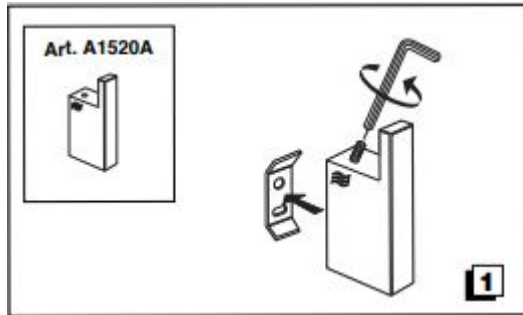

Installation Instructions

CLEANING

Quality, technological processes and materials are the features that determine the high standards of our accessories.

However, to avoid surface alterations, it is necessary to follow a few guidelines.

Clean all finishes exclusively with soap and water, and dry with a soft cloth.

Do not use coarse cloths, abrasive products, acids, ammonia products, caustic substances, bleach or solvents.

In case of contact with these substances, rinse surfaces immediately and wipe dry.

Remember that even fumes can damage metal.

Wash accessories next to the toilet bowl at regular intervals to avoid corrosion.

Collection
Divo

Model |
Divo A1520A

Dimensions Metric

1 inch = 2.54 cm
1 inch = 25.4 mm

WS®
BATH
COLLECTIONS

1051 Lea Drive - Collegeville, PA 19426
Tel. 215 513 9400 - Fax 610 831 0215

www.ws bathcollections.com - info@ws bathcollections.com