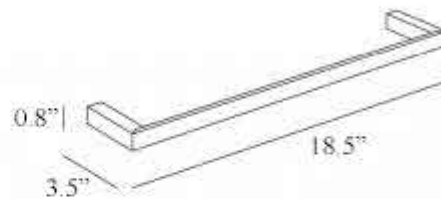

Features

- Towel bar
- Available in 2 finishes
- Solid brass base

Divo A1518

SKU# | Option:

- Divo A1518A | 12.6" L x 3.5" W x 0.8" H
- Divo A1518B | 18.5" L x 3.5" W x 0.8" H
- Divo A1518C | 24.4" L x 3.5" W x 0.8" H
- Divo A1518D | 32.3" L x 3.5" W x 0.8" H

Finishes

-  CR Polished Chrome
-  AC Brushed Nickel

<p>Collection Divo</p>	<p>Model Divo A1518A Divo A1518B Divo A1518C Divo A1518D</p>	<p>Dimensions Metric <i>1 inch = 2.54 cm</i> <i>1 inch = 25.4 mm</i></p>	 <p>1051 Lea Drive - Collegeville, PA 19426 Tel. 215 513 9400 - Fax 610 831 0215 www.ws bathcollections.com - info@ws bathcollectins.com</p>
-----------------------------------	---	--	---

Product Specs Sheets

A1518A

Center Distance: 11.8 in.

A1518B

Center Distance: 17.7 in.

A1518C

Center Distance: 23.6 in.

A1518D

Center Distance: 31.5 in.

Collection
Divo

Model |
Divo A1518A
Divo A1518B
Divo A1518C
Divo A1518D

Dimensions Metric
1 inch = 2.54 cm
1 inch = 25.4 mm

WS[®]
BATH
COLLECTIONS

1051 Lea Drive - Collegeville, PA 19426
Tel. 215 513 9400 - Fax 610 831 0215
www.ws bathcollections.com - info@ws bathcollections.com