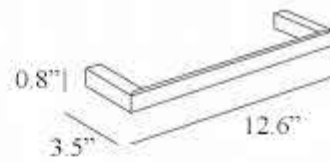

Features

- Towel bar
- Available in 2 finishes
- Solid brass base

Divo A1518

SKU# | Option:

- Divo A1518A | 12.6" L x 3.5" W x 0.8" H
- Divo A1518B | 18.5" L x 3.5" W x 0.8" H
- Divo A1518C | 24.4" L x 3.5" W x 0.8" H
- Divo A1518D | 32.3" L x 3.5" W x 0.8" H

Finishes

-  CR Polished Chrome
-  AC Brushed Nickel

<p>Collection Divo</p>	<p>Model Divo A1518A Divo A1518B Divo A1518C Divo A1518D</p>	<p>Dimensions Metric <i>1 inch = 2.54 cm</i> <i>1 inch = 25.4 mm</i></p>	 <p>1051 Lea Drive - Collegeville, PA 19426 Tel. 215 513 9400 - Fax 610 831 0215 www.ws bathcollections.com - info@ws bathcollectins.com</p>
-----------------------------------	---	--	---

Product Specs Sheets

A1518A

Center Distance: 11.8 in.

A1518B

Center Distance: 17.7 in.

A1518C

Center Distance: 23.6 in.

A1518D

Center Distance: 31.5 in.

Collection
Divo

Model |
Divo A1518A
Divo A1518B
Divo A1518C
Divo A1518D

Dimensions Metric
1 inch = 2.54 cm
1 inch = 25.4 mm

WS[®]
BATH
COLLECTIONS

1051 Lea Drive - Collegeville, PA 19426
Tel. 215 513 9400 - Fax 610 831 0215
www.ws bathcollections.com - info@ws bathcollections.com