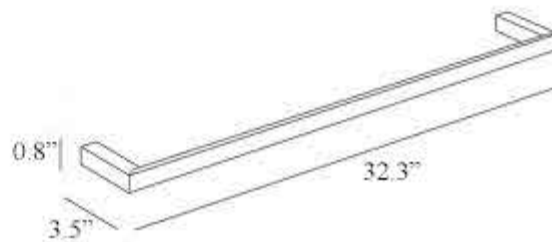

Features

- Towel bar
- Available in 2 finishes
- Solid brass base

Divo A1518

SKU# | Option:

- Divo A1518A | 12.6" L x 3.5" W x 0.8" H
- Divo A1518B | 18.5" L x 3.5" W x 0.8" H
- Divo A1518C | 24.4" L x 3.5" W x 0.8" H
- Divo A1518D | 32.3" L x 3.5" W x 0.8" H

Finishes

-  CR Polished Chrome
-  AC Brushed Nickel

<p>Collection Divo</p>	<p>Model Divo A1518A Divo A1518B Divo A1518C Divo A1518D</p>	<p>Dimensions Metric <i>1 inch = 2.54 cm</i> <i>1 inch = 25.4 mm</i></p>	 <p>1051 Lea Drive - Collegeville, PA 19426 Tel. 215 513 9400 - Fax 610 831 0215 www.ws bathcollections.com - info@ws bathcollectins.com</p>
-----------------------------------	---	--	---

Product Specs Sheets

A1518A

Center Distance: 11.8 in.

A1518B

Center Distance: 17.7 in.

A1518C

Center Distance: 23.6 in.

A1518D

Center Distance: 31.5 in.

Collection
Divo

Model |
Divo A1518A
Divo A1518B
Divo A1518C
Divo A1518D

Dimensions Metric
1 inch = 2.54 cm
1 inch = 25.4 mm

WS[®]
BATH
COLLECTIONS

1051 Lea Drive - Collegeville, PA 19426
Tel. 215 513 9400 - Fax 610 831 0215
www.ws bathcollections.com - info@ws bathcollections.com