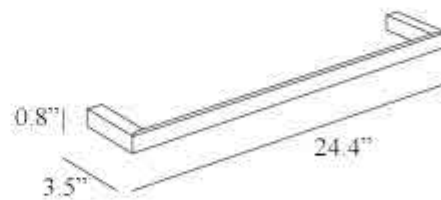

Features

- Towel bar
- Available in 2 finishes
- Solid brass base

Divo A1518

SKU# | Option:

- Divo A1518A | 12.6" L x 3.5" W x 0.8" H
- Divo A1518B | 18.5" L x 3.5" W x 0.8" H
- Divo A1518C | 24.4" L x 3.5" W x 0.8" H
- Divo A1518D | 32.3" L x 3.5" W x 0.8" H

Product Specs Sheets

A1518A

Center Distance: 11.8 in.

A1518B

Center Distance: 17.7 in.

A1518C

Center Distance: 23.6 in.

A1518D

Center Distance: 31.5 in.

Collection
Divo

Model |
Divo A1518A
Divo A1518B
Divo A1518C
Divo A1518D

Dimensions Metric
1 inch = 2.54 cm
1 inch = 25.4 mm

WS[®]
BATH
COLLECTIONS

1051 Lea Drive - Collegeville, PA 19426
Tel. 215 513 9400 - Fax 610 831 0215
www.ws bathcollections.com - info@ws bathcollections.com