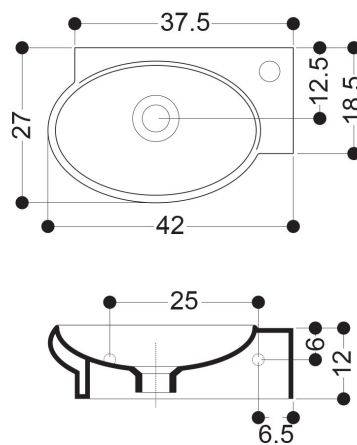

WS
TH
OH
NT
EM

ZETTA : LAVABO SOSPESO
WALLHUNG BASIN

CODICE/CODE: **WS06001F**

CODICE/CODE: **WSB6001F** con foro troppo pieno *with over flow*

MISURE/SIZE: **42x27 H12,5 CM**

PESO/WEIGHT: **6,4 KG**

N.B.: Le misure indicate possono subire una variazione dello 0,8 % circa, dovuta ad usura stampi o a piccole variazioni delle caratteristiche tecniche relative alle materie prime che compongono l' impasto.

N.B.: Indicated size could have a variation of about 0,8 % due to the usure of the moulds or the small variations of the raw materials' technical characteristics used in the mixture.

Collection
Whitestone

Model |
Zetta

Dimensions Metric

1 inch = 2.54 cm
1 inch = 25.4 mm

WS[®]
BATH
COLLECTIONS

1051 Lea Drive - Collegeville, PA 19426
Tel. 215 513 9400 - Fax 610 831 0215

www.ws bathcollections.com - info@ws bathcollections.com

MOUNTING HARDWARE

Wall-mount installation

Bolts

Vessel/ countertop installation

Silicone (*optional*)

Collection
Whitestone

Model |
Zetta

Dimensions Metric
1 inch = 2.54 cm
1 inch = 25.4 mm