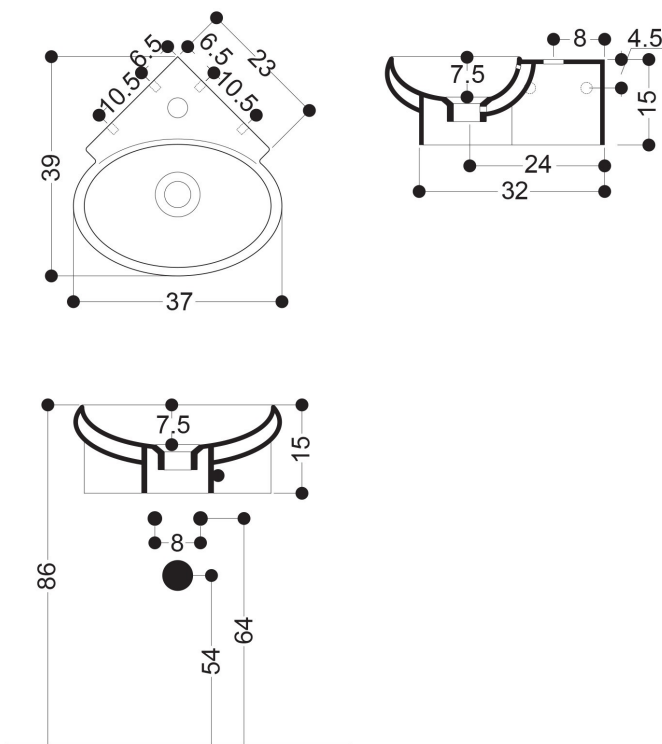

W H I T E
S T O N E

YOTTA : LAVABO SOSPESO
WALLHUNG BASIN

CODICE/CODE: WS05901F

CODICE/CODE: WSB5901F con foro troppo pieno with overflow

MISURE/SIZE: 37x34 H15 CM

PESO/WEIGHT: 7 KG

N.B.: Le misure indicate possono subire una variazione dello 0,8 % circa, dovuta ad usura stampi o a piccole variazioni delle caratteristiche tecniche relative alle materie prime che compongono l'impasto.

N.B.: Indicated size could have a variation of about 0,8 % due to the usure of the moulds or the small variations of the raw materials' technical characteristics used in the mixture.

Collection
Whitestone

Model |
Yotta

Dimensions Metric

1 inch = 2.54 cm
1 inch = 25.4 mm

WS[®]
BATH
COLLECTIONS

1051 Lea Drive - Colleagueville, PA 19426
Tel. 215 513 9400 - Fax 610 831 0215
www.ws bathcollections.com - info@ws bathcollections.com

MOUNTING HARDWARE

Wall-mount installation

Bolts

Vessel/ countertop installation

Silicone (*optional*)

Collection
Whitestone

Model |
Yotta

Dimensions Metric
1 inch = 2.54 cm
1 inch = 25.4 mm