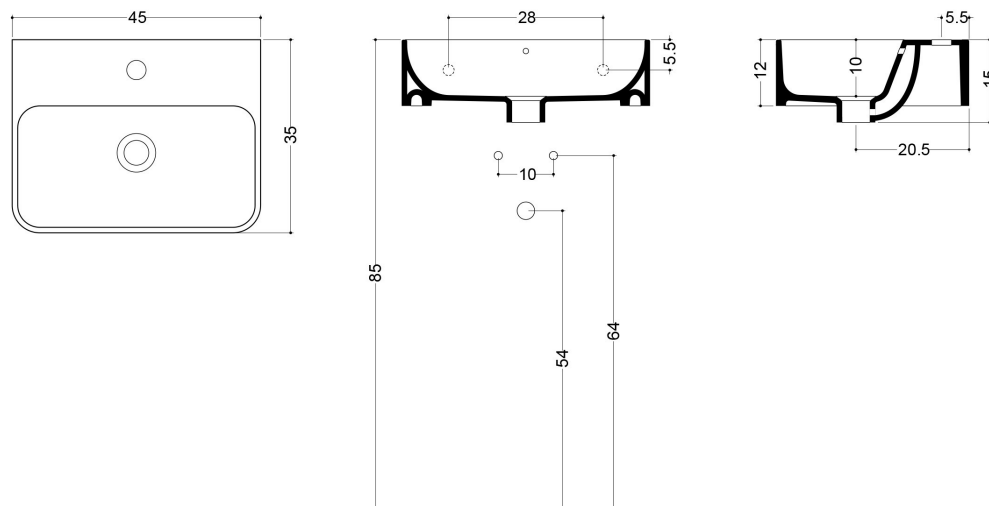

AXA

NET
WS08801F_LAVABO 45X35 CM

N.B.: Le misure indicate possono subire una variazione dello 0,8 % circa, dovuta ad usura stampi o a piccole variazioni delle caratteristiche tecniche relative alle materie prime che compongono l' impasto.

N.B.: Indicated size could have a variation of about 0,8 % due to the usure of the moulds or the small variations of the raw materials' technical characteristics used in the mixture.

Collection
Whitestone

Model |
Net

Dimensions Metric

1 inch = 2.54 cm
1 inch = 25.4 mm

WS[®]
BATH
COLLECTIONS

1051 Lea Drive - Colleagueville, PA 19426
Tel. 215 513 9400 - Fax 610 831 0215
www.ws bathcollections.com - info@ws bathcollections.com

MOUNTING HARDWARE

Wall-mount installation

Bolts

Vessel/ countertop installation

Silicone (*optional*)

Collection
Whitestone

Model |
Net

Dimensions Metric
1 inch = 2.54 cm
1 inch = 25.4 mm