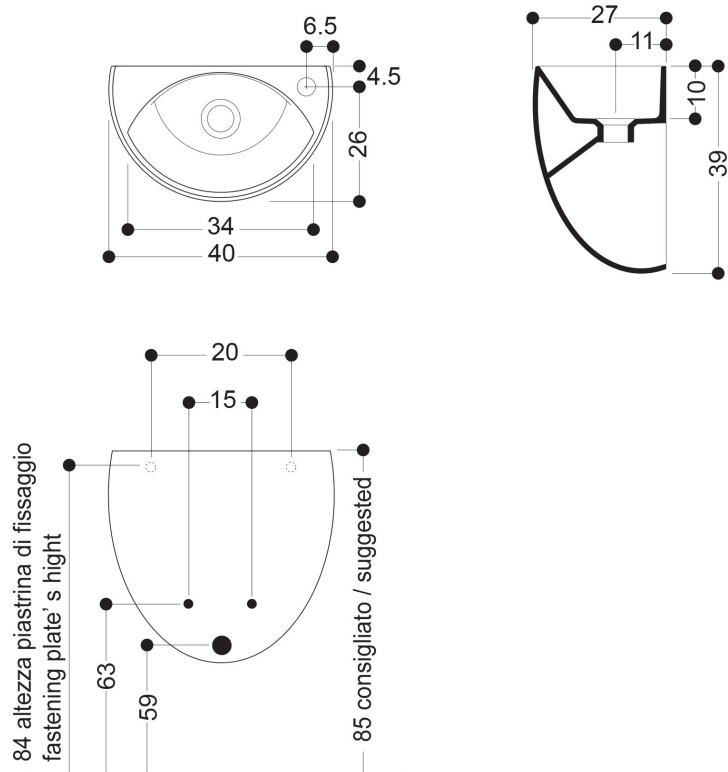

WS
TH
OH
ZN
EM

KILO : LAVABO SOSPESO
WALLHUNG BASIN

CODICE/CODE: WS07001F

CODICE/CODE: WSB7001F con foro troppo pieno with overflow

MISURE/SIZE: 40x30,5 H39 CM

PESO/WEIGHT:

N.B.: Le misure indicate possono subire una variazione dello 0,8 % circa, dovuta ad usura stampi o a piccole variazioni delle caratteristiche tecniche relative alle materie prime che compongono l'impasto.

N.B.: Indicated size could have a variation of about 0,8 % due to the usure of the moulds or the small variations of the raw materials' technical characteristics used in the mixture.

Collection
Whitestone

Model |
Kilo

Dimensions Metric

1 inch = 2.54 cm
1 inch = 25.4 mm

WS[®]
BATH
COLLECTIONS

1051 Lea Drive - Colleagueville, PA 19426
Tel. 215 513 9400 - Fax 610 831 0215

www.ws bathcollections.com - info@ws bathcollections.com

MOUNTING HARDWARE

Wall-mount installation

Bolts

Vessel/ countertop installation

Silicone (*optional*)

Collection
Whitestone

Model |
Kilo

Dimensions Metric
1 inch = 2.54 cm
1 inch = 25.4 mm