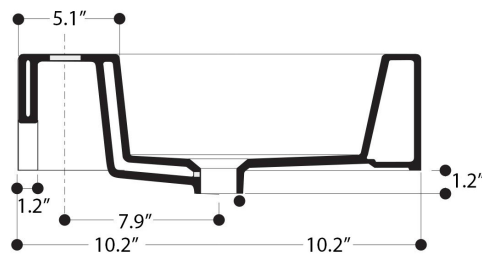

Features

- Ceramic
- With overflow
- Countertop or wall-mount installation
- With faucet hole

Quad 80 - WS02901F

SKU# | Option:

- Quad 80 - WS02901F | White

<p>Collection Quad</p>	<p>Model Quad 80 - WS02901F</p>	<p>Dimensions Metric <i>1 inch = 2.54 cm</i> <i>1 inch = 25.4 mm</i></p>	 <p>1051 Lea Drive - Collegeville, PA 19426 Tel. 215 513 9400 - Fax 610 831 0215 www.ws bathcollections.com - info@ws bathcollectins.com</p>
-----------------------------------	--	--	---

QUAD 80 : LAVABO DA PIANO E SOSPESO
OVERTOP AND WALLHUNG BASIN

CODICE/CODE: WS02901F

MISURE/SIZE: 80x52 H15 CM

PESO/WEIGHT: 12 KG

N.B.: Indicated size could have a variation of about 0,8 % due to the usure of the moulds or the small variations of the raw materials' technical characteristics used in the mixture.

sizes of cut on the top

Collection
Quad

Model |
Quad 80

Dimensions Metric

1 inch = 2.54 cm
1 inch = 25.4 mm

WS[®]
BATH
COLLECTIONS

1051 Lea Drive - Collegetown, PA 19426
Tel. 215 513 9400 - Fax 610 831 0215

Dimensions Metric
1 inch = 2.54 cm
1 inch = 25.4 mm

WS[®]
BATH
COLLECTIONS
1051 Lea Drive - Collegeville, PA 19426
Tel. 215 513 9400 - Fax 610 831 0215
www.ws bathcollections.com - info@ws bathcollections.com