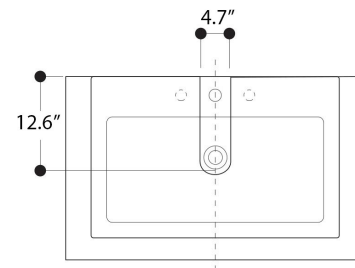

Features

- Ceramic
- With overflow
- Countertop or wall-mount installation
- With faucet hole

Quad 80 - WS02901F

SKU# | Option:

- Quad 80 - WS02901F | White

<p>Collection Quad</p>	<p>Model Quad 80 - WS02901F</p>	<p>Dimensions Metric <i>1 inch = 2.54 cm</i> <i>1 inch = 25.4 mm</i></p>	 <p>1051 Lea Drive - Collegeville, PA 19426 Tel. 215 513 9400 - Fax 610 831 0215 www.ws bathcollections.com - info@ws bathcollectins.com</p>
-----------------------------------	--	--	---

QUAD 80 : LAVABO DA PIANO E SOSPESO
OVERTOP AND WALLHUNG BASIN

CODICE/CODE: WS02901F

MISURE/SIZE: 80x52 H15 CM

PESO/WEIGHT: 12 KG

N.B.: Indicated size could have a variation of about 0,8 % due to the usure of the moulds or the small variations of the raw materials' technical characteristics used in the mixture.

sizes of cut on the top

Collection
Quad

Model |
Quad 80

Dimensions Metric

1 inch = 2.54 cm
1 inch = 25.4 mm

WS[®]
BATH
COLLECTIONS

1051 Lea Drive - Collegetown, PA 19426
Tel. 215 513 9400 - Fax 610 831 0215

Dimensions Metric
1 inch = 2.54 cm
1 inch = 25.4 mm

WS[®]
BATH
COLLECTIONS
1051 Lea Drive - Collegeville, PA 19426
Tel. 215 513 9400 - Fax 610 831 0215
www.ws bathcollections.com - info@ws bathcollections.com