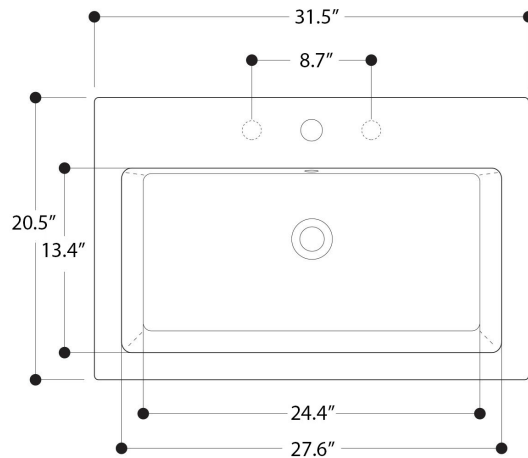

Features

- Ceramic
- With overflow
- Countertop or wall-mount installation
- With faucet hole

Quad 80 - WS02901F

SKU# | Option:

- Quad 80 - WS02901F | White

<p>Collection Quad</p>	<p>Model Quad 80 - WS02901F</p>	<p>Dimensions Metric <i>1 inch = 2.54 cm</i> <i>1 inch = 25.4 mm</i></p>	 <p>1051 Lea Drive - Collegeville, PA 19426 Tel. 215 513 9400 - Fax 610 831 0215 www.ws bathcollections.com - info@ws bathcollectins.com</p>
-----------------------------------	--	--	---

QUAD 80 : LAVABO DA PIANO E SOSPESO
OVERTOP AND WALLHUNG BASIN

CODICE/CODE: WS02901F

MISURE/SIZE: 80x52 H15 CM

PESO/WEIGHT: 12 KG

N.B.: Indicated size could have a variation of about 0,8 % due to the usure of the moulds or the small variations of the raw materials' technical characteristics used in the mixture.

sizes of cut on the top

Collection
Quad

Model |
Quad 80

Dimensions Metric

1 inch = 2.54 cm
1 inch = 25.4 mm

WS[®]
BATH
COLLECTIONS

1051 Lea Drive - Collegetown, PA 19426
Tel. 215 513 9400 - Fax 610 831 0215

Dimensions Metric
1 inch = 2.54 cm
1 inch = 25.4 mm

WS[®]
BATH
COLLECTIONS
1051 Lea Drive - Collegeville, PA 19426
Tel. 215 513 9400 - Fax 610 831 0215
www.ws bathcollections.com - info@ws bathcollections.com