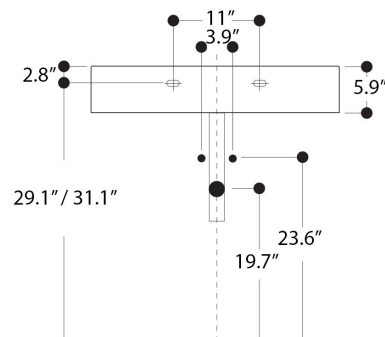

Features

- Ceramic
- With overflow
- Countertop or wall-mount installation
- With faucet hole

Quad 80 - WS02901F

SKU# | Option:

- Quad 80 - WS02901F | White

<p>Collection Quad</p>	<p>Model Quad 80 - WS02901F</p>	<p>Dimensions Metric <i>1 inch = 2.54 cm</i> <i>1 inch = 25.4 mm</i></p>	 <p>1051 Lea Drive - Collegeville, PA 19426 Tel. 215 513 9400 - Fax 610 831 0215 www.ws bathcollections.com - info@ws bathcollectins.com</p>
-----------------------------------	--	--	---

QUAD 80 : LAVABO DA PIANO E SOSPESO
OVERTOP AND WALLHUNG BASIN

CODICE/CODE: WS02901F

MISURE/SIZE: 80x52 H15 CM

PESO/WEIGHT: 12 KG

N.B.: Indicated size could have a variation of about 0,8 % due to the usure of the moulds or the small variations of the raw materials' technical characteristics used in the mixture.

sizes of cut on the top

Collection
Quad

Model |
Quad 80

Dimensions Metric

1 inch = 2.54 cm
1 inch = 25.4 mm

WS[®]
BATH
COLLECTIONS

1051 Lea Drive - Collegetown, PA 19426
Tel. 215 513 9400 - Fax 610 831 0215

Dimensions Metric
1 inch = 2.54 cm
1 inch = 25.4 mm

WS[®]
BATH
COLLECTIONS
1051 Lea Drive - Collegeville, PA 19426
Tel. 215 513 9400 - Fax 610 831 0215
www.ws bathcollections.com - info@ws bathcollections.com