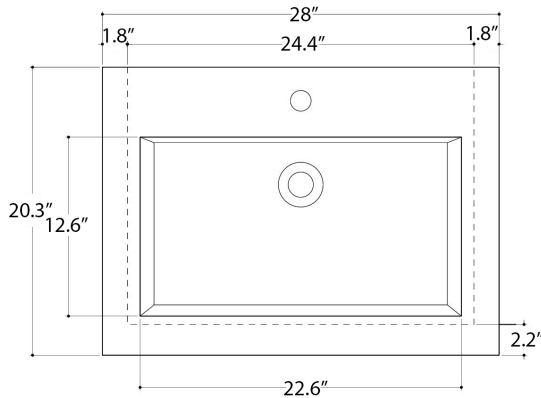

AXA

DROP

WS33001F_CONSOLE 71X51 CM

N.B.: Le misure indicate possono subire una variazione dello 0.8 % circa, dovuta ad usura stampi o a piccole variazioni delle caratteristiche tecniche relative alle materie prime che compongono l' impasto.

N.B.: Indicated size could have a variation of about 0.8 % due to the usure of the moulds or the small variations of the raw materials' technical characteristics used in the mixture.

Collection
Drop

Model |
Drop 71 - WS33001F

Dimensions Metric

1 inch = 2.54 cm
1 inch = 25.4 mm

WS[®]
BATH
COLLECTIONS

1051 Lea Drive - Colleagueville, PA 19426
Tel. 215 513 9400 - Fax 610 831 0215

www.ws bathcollections.com - info@ws bathcollections.com

MOUNTING HARDWARE

Wall-mount installation

Bolts

Vessel/ countertop installation

Silicone (*optional*)

Collection
Drop

Model |
Drop 71 - WS33001F

Dimensions Metric
1 inch = 2.54 cm
1 inch = 25.4 mm