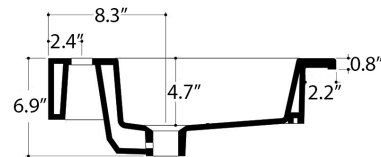

AXA

DROP

WS33001F_CONSOLE 71X51 CM

N.B.: Le misure indicate possono subire una variazione dello 0.8 % circa, dovuta ad usura stampi o a piccole variazioni delle caratteristiche tecniche relative alle materie prime che compongono l' impasto.

N.B.: Indicated size could have a variation of about 0.8 % due to the usure of the moulds or the small variations of the raw materials' technical characteristics used in the mixture.

Collection
Drop

Model |
Drop 71 - WS33001F

Dimensions Metric

1 inch = 2.54 cm
1 inch = 25.4 mm

WS[®]
BATH
COLLECTIONS

1051 Lea Drive - Colleagueville, PA 19426
Tel. 215 513 9400 - Fax 610 831 0215

www.ws bathcollections.com - info@ws bathcollections.com

MOUNTING HARDWARE

Wall-mount installation

Bolts

Vessel/ countertop installation

Silicone (*optional*)

Collection
Drop

Model |
Drop 71 - WS33001F

Dimensions Metric
1 inch = 2.54 cm
1 inch = 25.4 mm