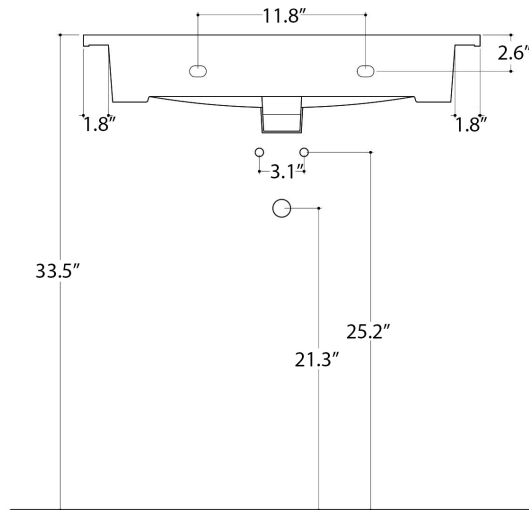

AXA

DROP

WS33001F_CONSOLE 71X51 CM

N.B.: Le misure indicate possono subire una variazione dello 0.8 % circa, dovuta ad usura stampi o a piccole variazioni delle caratteristiche tecniche relative alle materie prime che compongono l' impasto.

N.B.: Indicated size could have a variation of about 0.8 % due to the usure of the moulds or the small variations of the raw materials' technical characteristics used in the mixture.

Collection
Drop

Model |
Drop 71 - WS33001F

Dimensions Metric

1 inch = 2.54 cm
1 inch = 25.4 mm

WS[®]
BATH
COLLECTIONS

1051 Lea Drive - Colleagueville, PA 19426
Tel. 215 513 9400 - Fax 610 831 0215

www.ws bathcollections.com - info@ws bathcollections.com

MOUNTING HARDWARE

Wall-mount installation

Bolts

Vessel/ countertop installation

Silicone (*optional*)

Collection
Drop

Model |
Drop 71 - WS33001F

Dimensions Metric
1 inch = 2.54 cm
1 inch = 25.4 mm