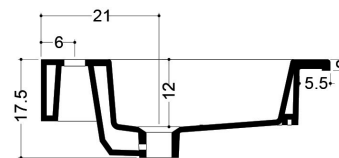

AXA

DROP
WS32801F_CONSOLE 86X51 CM

N.B.: Le misure indicate possono subire una variazione dello 0,8 % circa, dovuta ad usura stampi o a piccole variazioni delle caratteristiche tecniche relative alle materie prime che compongono l' impasto.

N.B.: Indicated size could have a variation of about 0,8 % due to the usure of the moulds or the small variations of the raw materials' technical characteristics used in the mixture.

Collection
Drop

Model |
Drop 86 - WS32801F

Dimensions Metric

1 inch = 2.54 cm
1 inch = 25.4 mm

WS[®]
BATH
COLLECTIONS

1051 Lea Drive - Collegeville, PA 19426
Tel. 215 513 9400 - Fax 610 831 0215

www.ws bathcollections.com - info@ws bathcollections.com

MOUNTING HARDWARE

Wall-mount installation

Bolts

Vessel/ countertop installation

Silicone (*optional*)

Collection
Drop

Model |
Drop 86 - WS32801F

Dimensions Metric
1 inch = 2.54 cm
1 inch = 25.4 mm