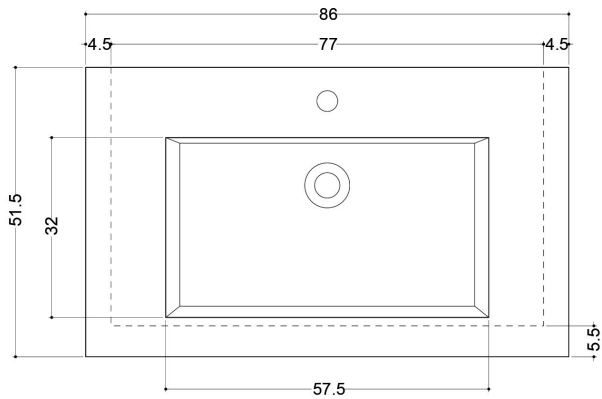

AXA

DROP
WS32801F_CONSOLE 86X51 CM

N.B.: Le misure indicate possono subire una variazione dello 0,8 % circa, dovuta ad usura stampi o a piccole variazioni delle caratteristiche tecniche relative alle materie prime che compongono l' impasto.

N.B.: Indicated size could have a variation of about 0,8 % due to the usure of the moulds or the small variations of the raw materials' technical characteristics used in the mixture.

Collection
Drop

Model |
Drop 86 - WS32801F

Dimensions Metric

1 inch = 2.54 cm
1 inch = 25.4 mm

WS[®]
BATH
COLLECTIONS

1051 Lea Drive - Collegeville, PA 19426
Tel. 215 513 9400 - Fax 610 831 0215

www.ws bathcollections.com - info@ws bathcollections.com

MOUNTING HARDWARE

Wall-mount installation

Bolts

Vessel/ countertop installation

Silicone (*optional*)

Collection
Drop

Model |
Drop 86 - WS32801F

Dimensions Metric
1 inch = 2.54 cm
1 inch = 25.4 mm