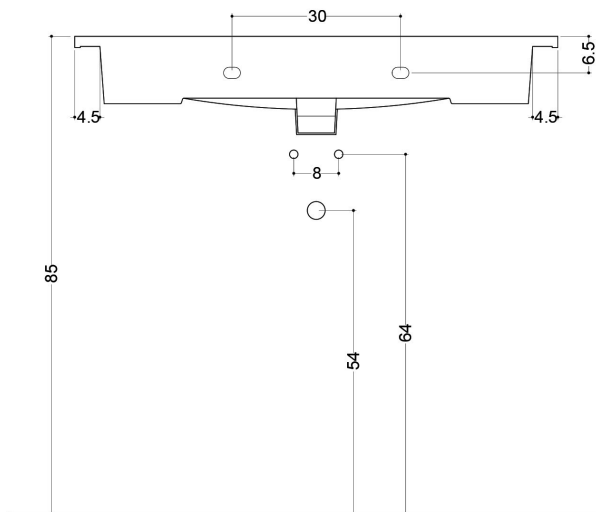

AXA

DROP
WS32801F_CONSOLE 86X51 CM

N.B.: Le misure indicate possono subire una variazione dello 0,8 % circa, dovuta ad usura stampi o a piccole variazioni delle caratteristiche tecniche relative alle materie prime che compongono l' impasto.

N.B.: Indicated size could have a variation of about 0,8 % due to the usure of the moulds or the small variations of the raw materials' technical characteristics used in the mixture.

Collection
Drop

Model |
Drop 86 - WS32801F

Dimensions Metric

1 inch = 2.54 cm
1 inch = 25.4 mm

WS[®]
BATH
COLLECTIONS

1051 Lea Drive - Collegeville, PA 19426
Tel. 215 513 9400 - Fax 610 831 0215

www.ws bathcollections.com - info@ws bathcollections.com

MOUNTING HARDWARE

Wall-mount installation

Bolts

Vessel/ countertop installation

Silicone (*optional*)

Collection
Drop

Model |
Drop 86 - WS32801F

Dimensions Metric
1 inch = 2.54 cm
1 inch = 25.4 mm