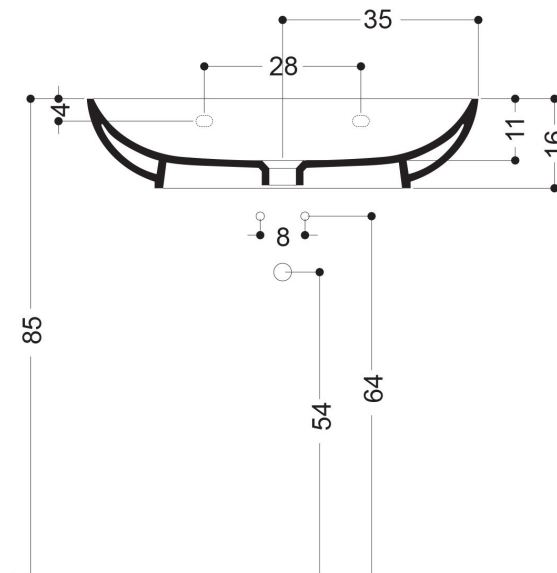

AXA

CIOTOLA

15092_LAVABO APPOGGIO E SOSPESO CON PIANO RUBINETTERIA 70X49 CM
 OVERTOP OR WALL-HUNG BASIN WITH TAP HOLE 70X49 CM

Collection
Ciotola

Model |
Ciotola 70W-15092

Dimensions Metric
1 inch = 2.54 cm
1 inch = 25.4 mm

TRAPS

Linea 53922
Our best seller

Linea 5392

Linea 53925

Linea 53921
Space saving

DRAINS

Linea 53995
Push waste drain (click clack)
without overflow

MOUNTING HARDWARE

Wall-mount installation

Bolts

Vessel/ countertop installation

Silicone (*optional*)

Collection
Ciotola

Model |
Ciotola 70W-15092

Dimensions Metric
1 inch = 2.54 cm
1 inch = 25.4 mm

1051 Lea Drive - Collegeville, PA 19426
Tel. 215 513 9400 - Fax 610 831 0215
www.ws bathcollections.com - info@ws bathcollections.com