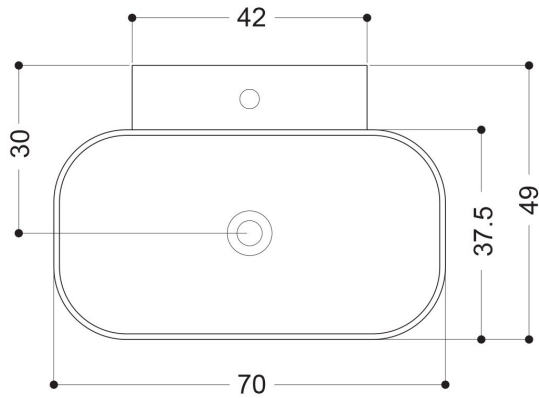

AXA

CIOTOLA

15092_LAVABO APPOGGIO E SOSPESO CON PIANO RUBINETTERIA 70X49 CM
 OVERTOP OR WALL-HUNG BASIN WITH TAP HOLE 70X49 CM

Collection
Ciotola

Model |
Ciotola 70W-15092

Dimensions Metric
1 inch = 2.54 cm
1 inch = 25.4 mm

Wall-mount installation

Bolts

Vessel/ countertop installation

Silicone (*optional*)

Collection
Ciotola

Model |
Ciotola 70W-15092

Dimensions Metric
1 inch = 2.54 cm
1 inch = 25.4 mm

1051 Lea Drive - Collegeville, PA 19426
Tel. 215 513 9400 - Fax 610 831 0215
www.ws bathcollections.com - info@ws bathcollections.com