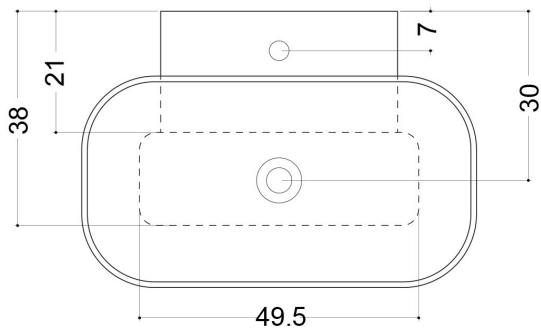

AXA

CIOTOLA

15092_LAVABO APPOGGIO E SOSPESO CON PIANO RUBINETTERIA 70X49 CM
 OVERTOP OR WALL-HUNG BASIN WITH TAP HOLE 70X49 CM

Collection
Ciotola

Model |
Ciotola 70W-15092

Dimensions Metric
1 inch = 2.54 cm
1 inch = 25.4 mm

Wall-mount installation

Bolts

Vessel/ countertop installation

Silicone (*optional*)

Collection
Ciotola

Model |
Ciotola 70W-15092

Dimensions Metric
1 inch = 2.54 cm
1 inch = 25.4 mm

1051 Lea Drive - Collegeville, PA 19426
Tel. 215 513 9400 - Fax 610 831 0215
www.ws bathcollections.com - info@ws bathcollections.com