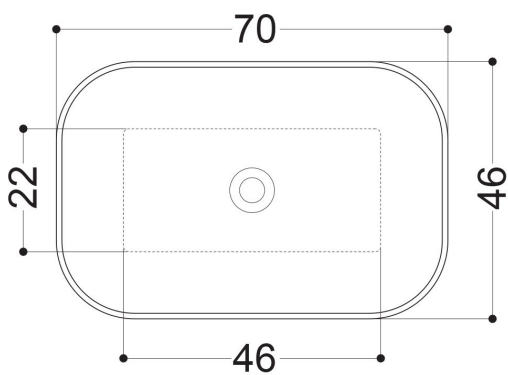

AXA

CIOTOLA

15083_LAVABO APPOGGIO 70X46
OVERTOP BASIN 70X46 CM

Collection
Ciotola

Model |
Ciotola 70C-15083

Dimensions Metric
1 inch = 2.54 cm
1 inch = 25.4 mm

WS[®]
BATH
COLLECTIONS

1051 Lea Drive - Collegeville, PA 19426
Tel. 215 513 9400 - Fax 610 831 0215
www.ws bathcollections.com - info@ws bathcollections.com

MOUNTING HARDWARE

Wall-mount installation

Bolts

Vessel/ countertop installation

Silicone (*optional*)

Collection
Ciotola

Model |
Ciotola 70C-15083

Dimensions Metric
1 inch = 2.54 cm
1 inch = 25.4 mm