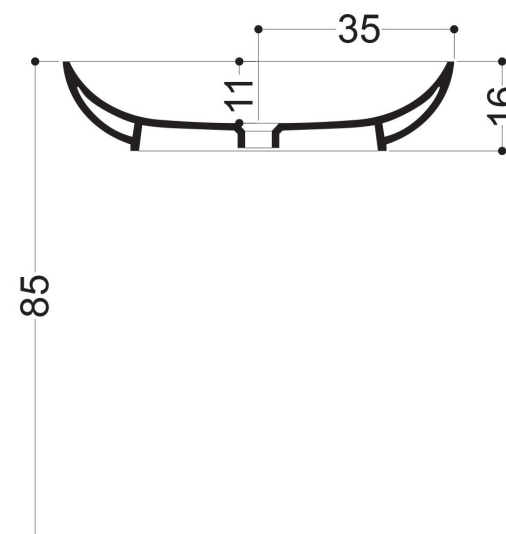

AXA

CIOTOLA

15083_LAVABO APPOGGIO 70X46
OVERTOP BASIN 70X46 CM

Collection
Ciotola

Model |
Ciotola 70C-15083

Dimensions Metric
1 inch = 2.54 cm
1 inch = 25.4 mm

WS[®]
BATH
COLLECTIONS

1051 Lea Drive - Collegeville, PA 19426
Tel. 215 513 9400 - Fax 610 831 0215
www.ws bathcollections.com - info@ws bathcollections.com

MOUNTING HARDWARE

Wall-mount installation

Bolts

Vessel/ countertop installation

Silicone (*optional*)

Collection
Ciotola

Model |
Ciotola 70C-15083

Dimensions Metric
1 inch = 2.54 cm
1 inch = 25.4 mm