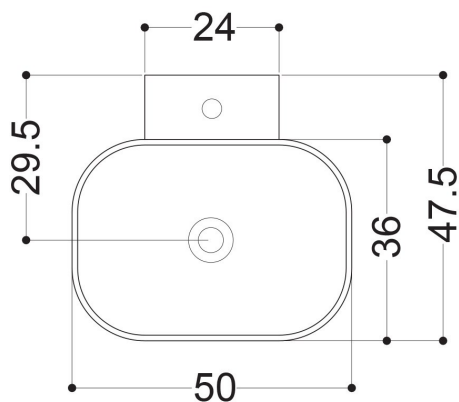

AXA

CIOTOLA

15091_LAVABO APPOGGIO E SOSPESO CON PIANO RUBINETTERIA 50X47,5 CM
OVERTOP OR WALL-HUNG BASIN WITH TAP HOLE 50X47,5 CM

Collection
Ciotola

Model |
Ciotola 50W-15091

Dimensions Metric

1 inch = 2.54 cm
1 inch = 25.4 mm

Wall-mount installation

Bolts

Vessel/ countertop installation

Silicone (*optional*)

Collection
Ciotola

Model |
Ciotola 50W-15091

Dimensions Metric
1 inch = 2.54 cm
1 inch = 25.4 mm

WS[®]
BATH
COLLECTIONS