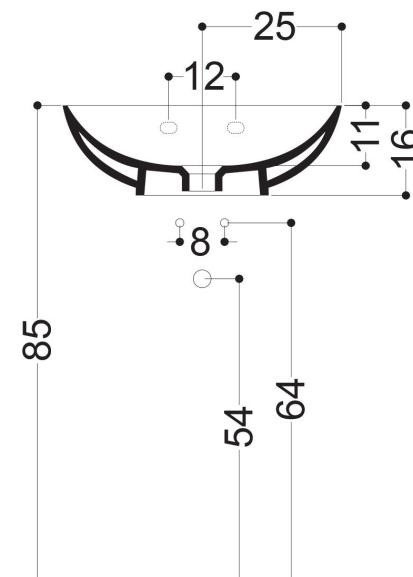

AXA

CIOTOLA

15091_LAVABO APPOGGIO E SOSPESO CON PIANO RUBINETTERIA 50X47,5 CM
OVERTOP OR WALL-HUNG BASIN WITH TAP HOLE 50X47,5 CM

Collection
Ciotola

Model |
Ciotola 50W-15091

Dimensions Metric

1 inch = 2.54 cm
1 inch = 25.4 mm

TRAPS

Linea 53922
Our best seller

Linea 5392

Linea 53925

Linea 53921
Space saving

DRAINS

Linea 53995
Push waste drain (click clack)
without overflow

MOUNTING HARDWARE

Wall-mount installation

Bolts

Vessel/ countertop installation

Silicone (*optional*)

Collection
Ciotola

Model |
Ciotola 50W-15091

Dimensions Metric
1 inch = 2.54 cm
1 inch = 25.4 mm

WS[®]
BATH
COLLECTIONS