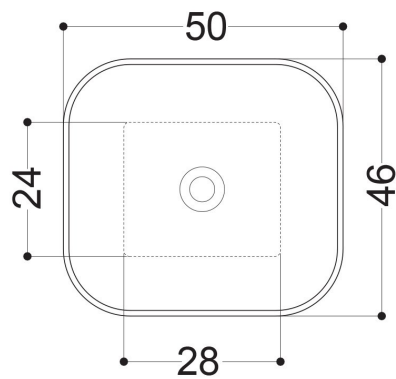

## CIOTOLA

15081\_LAVABO APPOGGIO 50X46 CM  
OVERTOP BASIN 50X46 CM

Collection  
Ciotola

Model |  
Ciotola 50C-15081

Dimensions Metric  
*1 inch = 2.54 cm*  
*1 inch = 25.4 mm*

**WS**<sup>®</sup>  
BATH  
COLLECTIONS

### Vessel/ countertop installation

Silicone (*optional*)

Collection  
Ciotola

Model |  
Ciotola 50C-15081

Dimensions Metric  
*1 inch = 2.54 cm*  
*1 inch = 25.4 mm*

**WS**<sup>®</sup>  
BATH  
COLLECTIONS