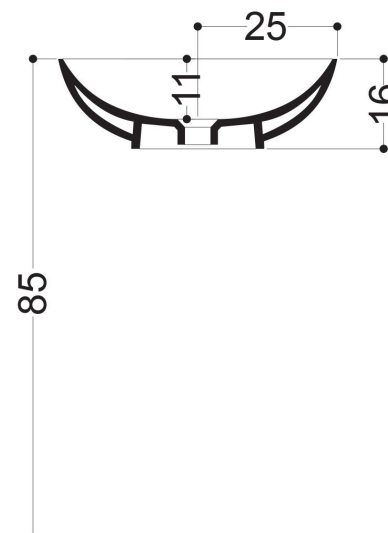

## CIOTOLA

15081\_LAVABO APPOGGIO 50X46 CM  
OVERTOP BASIN 50X46 CM

Collection  
Ciotola

Model |  
Ciotola 50C-15081

Dimensions Metric  
*1 inch = 2.54 cm*  
*1 inch = 25.4 mm*

**WS**<sup>®</sup>  
BATH  
COLLECTIONS

### Vessel/ countertop installation

Silicone (*optional*)

Collection  
Ciotola

Model |  
Ciotola 50C-15081

Dimensions Metric  
*1 inch = 2.54 cm*  
*1 inch = 25.4 mm*

**WS**<sup>®</sup>  
BATH  
COLLECTIONS