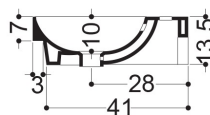

AXA

NORMAL

WS109_LAVABO SOSPESO, INCASSO, DA PIANO CON PIANO RUBINETTERIA
01C WALL-HUNG, INSET, OVERTOP BASIN WITH TAP HOLE 100X45 CM

N.B.: Le misure indicate possono subire una variazione dello 0,8 % circa, dovuta ad usura stampi o a piccole variazioni delle caratteristiche tecniche relative alle materie prime che compongono l' impasto.

N.B.: Indicated size could have a variation of about 0,8 % due to the usure of the moulds or the small variations of the raw materials' technical characteristics used in the mixture.

Collection
Normal

Model |
Normal 100

Dimensions Metric

1 inch = 2.54 cm
1 inch = 25.4 mm

WS[®]
BATH
COLLECTIONS

1051 Lea Drive - Collegetown, PA 19426
Tel. 215 513 9400 - Fax 610 831 0215
www.ws bathcollections.com - info@ws bathcollections.com

MOUNTING HARDWARE

Wall-mount installation

Bolts

Vessel/ countertop installation

Silicone (*optional*)

Collection
Normal

Model |
Normal 100

Dimensions Metric
1 inch = 2.54 cm
1 inch = 25.4 mm