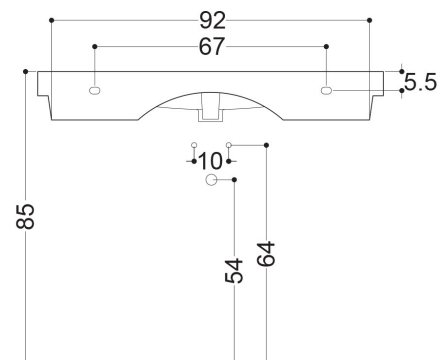

AXA

NORMAL

WS109_LAVABO SOSPESO, INCASSO, DA PIANO CON PIANO RUBINETTERIA
01C WALL-HUNG, INSET, OVERTOP BASIN WITH TAP HOLE 100X45 CM

N.B.: Le misure indicate possono subire una variazione dello 0,8 % circa, dovuta ad usura stampi o a piccole variazioni delle caratteristiche tecniche relative alle materie prime che compongono l' impasto.

N.B.: Indicated size could have a variation of about 0,8 % due to the usure of the moulds or the small variations of the raw materials' technical characteristics used in the mixture.

Collection
Normal

Model |
Normal 100

Dimensions Metric

1 inch = 2.54 cm
1 inch = 25.4 mm

WS[®]
BATH
COLLECTIONS

1051 Lea Drive - Collegetown, PA 19426
Tel. 215 513 9400 - Fax 610 831 0215
www.ws bathcollections.com - info@ws bathcollections.com

MOUNTING HARDWARE

Wall-mount installation

Bolts

Vessel/ countertop installation

Silicone (*optional*)

Collection
Normal

Model |
Normal 100

Dimensions Metric
1 inch = 2.54 cm
1 inch = 25.4 mm