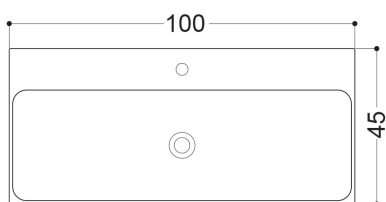

AXA

NORMAL

WS109_LAVABO SOSPESO, INCASSO, DA PIANO CON PIANO RUBINETTERIA
01C WALL-HUNG, INSET, OVERTOP BASIN WITH TAP HOLE 100X45 CM

N.B.: Le misure indicate possono subire una variazione dello 0,8 % circa, dovuta ad usura stampi o a piccole variazioni delle caratteristiche tecniche relative alle materie prime che compongono l' impasto.

N.B.: Indicated size could have a variation of about 0,8 % due to the usure of the moulds or the small variations of the raw materials' technical characteristics used in the mixture.

Collection
Normal

Model |
Normal 100

Dimensions Metric

1 inch = 2.54 cm
1 inch = 25.4 mm

WS[®]
BATH
COLLECTIONS

1051 Lea Drive - Collegetown, PA 19426
Tel. 215 513 9400 - Fax 610 831 0215
www.ws bathcollections.com - info@ws bathcollections.com

MOUNTING HARDWARE

Wall-mount installation

Bolts

Vessel/ countertop installation

Silicone (*optional*)

Collection
Normal

Model |
Normal 100

Dimensions Metric
1 inch = 2.54 cm
1 inch = 25.4 mm